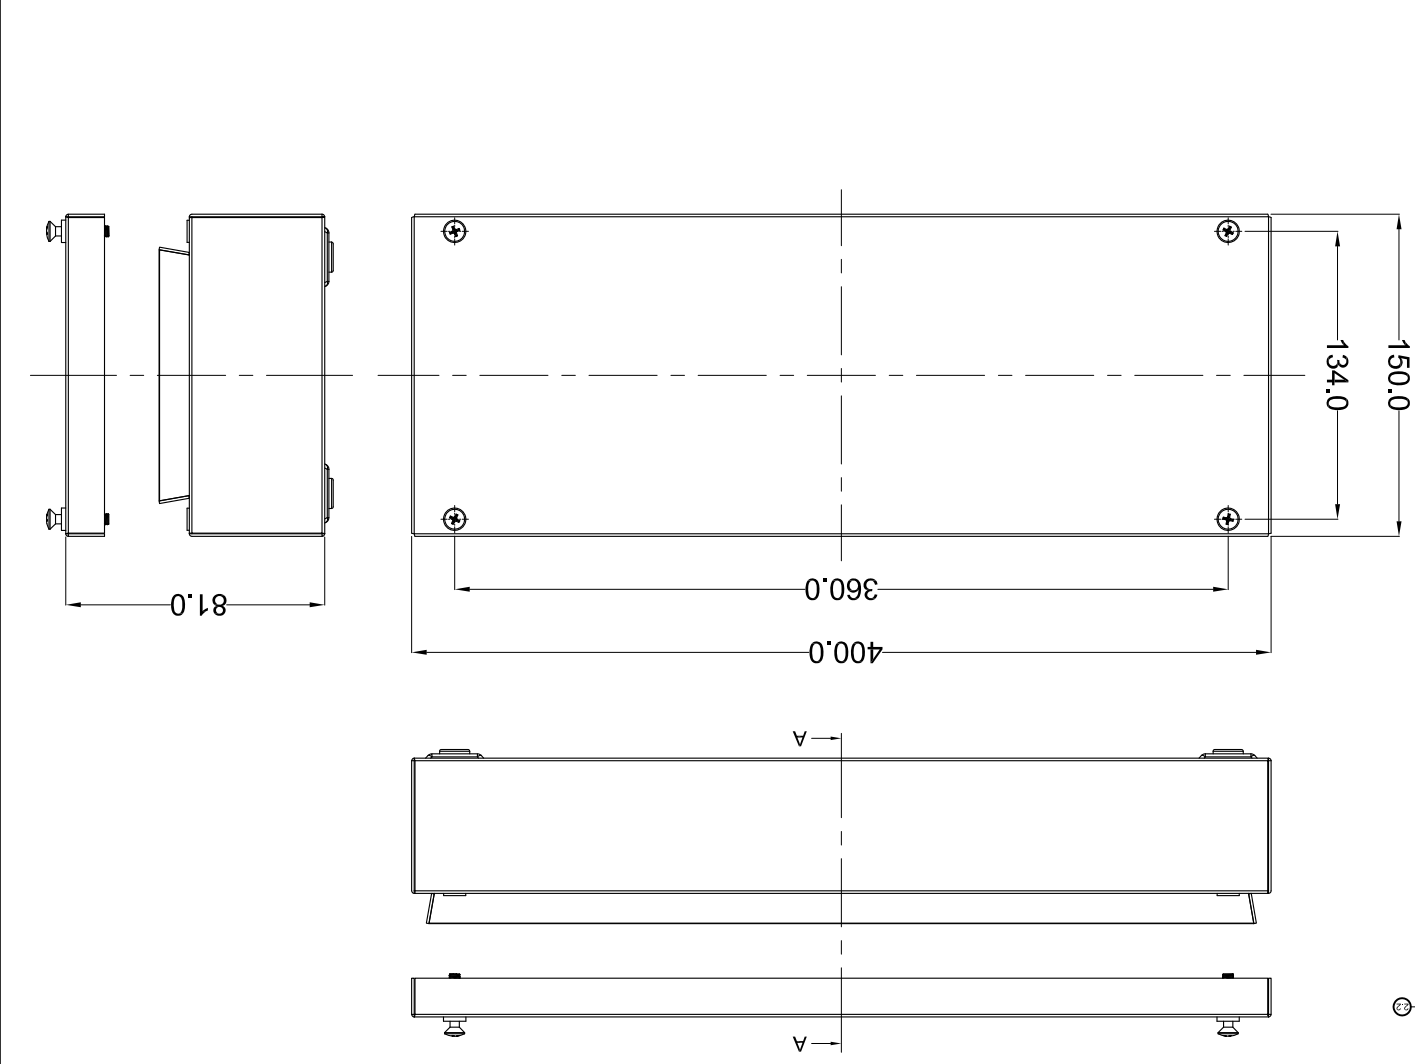

PROPERTY OF RaychemRFG (P) LTD.
ALL RIGHTS RESERVED AND/OR PHOTOCOPYING THIS DOCUMENT
TO A PERSON WITHOUT RaychemRFG (P) LTD. WRITTEN AUTHORIZATION IS PROHIBITED

NOTE :-
1) ALL EDGES ARE BURR FREE
2) NON DIMENSIONAL RADIUS - 0.5mm

Sr No.	Material	UOM	Qty	NO.	REV.NO.	DESCRIPTION	DATE	DRAWN	CHECKED
1	Base Assembly		1	-	-				
1.1	Base		1	-	-				
1.2	Pin Rail Mounting Channel		2	-	-				
1.3	Blind Nutsert M5 - SS 304 (Large Flanged)		4	-	-				
1.4	Bottom Sealing Cap		4	-	-				
2	Lid Assembly		1	-	-				
2.1	Lid		1	-	-				
2.2	Sealing Gasket		1	-	-				
2.3	Plastics Insert for Screw		4	-	-				
2.4	Stud EN ISO 13918-PTM6x12-A2-50 - SS 304		1	-	-				
2.5	Oval Head Screw DIN 966-M5x30 - SS 304		4	-	-				

ALL DIMENSION ARE IN MM

Raychem RFG (P) Limited
Ceal Mahal Annex,
Dr. Amte Besant Road,
Worli, Mumbai 400030
Web : www.raychemrfg.com

ASSEMBLY		SCALE		PARTNO.		DRG. NO.	
REV	00						
DESIGN	RRPL	DATE	01/04/15	SIGN		NAME	
DRAWN	MANOJ	DATE	01/04/15	SIGN		NAME	
CHECKED	A.M.	DATE	01/04/15	SIGN		NAME	
APPROVED	M.S.	DATE		SIGN		NAME