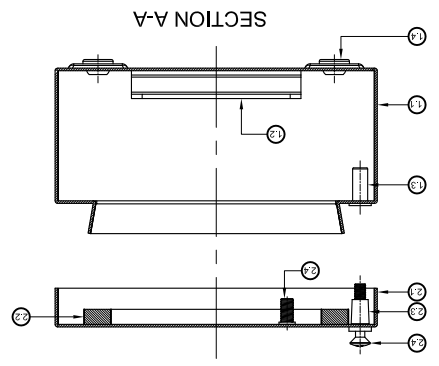

Sr No.	Material	UOM	Qty	NO.	REV.NO.	DESCRIPTION	DATE	DRAWN	CHECKED
1	Base Assembly		1	-	-				
1.1	Base		1	-	-				
1.2	Pin Rail Mounting Channel		2	-	-				
1.3	Blind Nutsert M5 - SS 304 (Large Flanged)		4	-	-				
1.4	Bottom Sealing Cap		4	-	-				
2	Lid Assembly		1	-	-				
2.1	Lid		1	-	-				
2.2	Sealing Gasket		1	-	-				
2.3	Plastics Insert for Screw		4	-	-				
2.4	Stud EN ISO 13918-PTM6x12-A2-50 - SS 304		1	-	-				
2.5	Oval Head Screw DIN 966-M5x30 - SS 304		4	-	-				

ALL DIMENSION ARE IN MM

Raychem RFG (P) Limited
 Ceal Mahal Annex,
 Dr. Amte Besant Road,
 Worli, Mumbai 400030
 Web : www.raychemrfg.com

ASSEMBLY		SCALE		PARTNO.		DRG. NO.	
REV	00						
DESIGN	RRPL	DATE	01/04/15	SIGN		NAME	
DRAWN	MANOJ	DATE	01/04/15	SIGN		NAME	
CHECKED	A.M.	DATE	01/04/15	SIGN		NAME	
APPROVED	M.S.	DATE		SIGN		NAME	