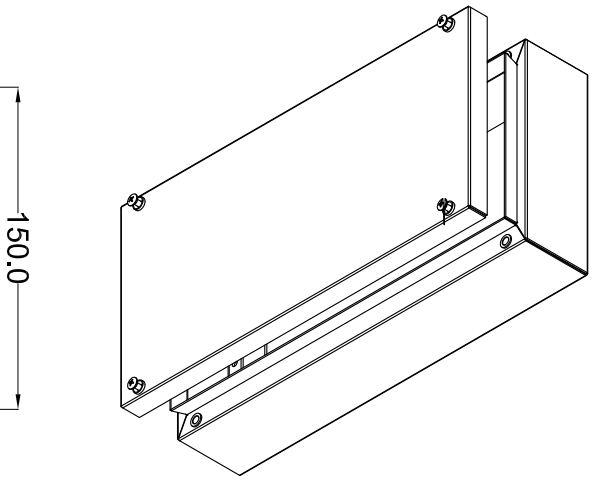

PROPERTY OF RaychemRFG (P) LTD.
ALL RIGHTS RESERVED AND/OR PHOTOCOPYING THIS DOCUMENT
TO A PERSON WITHOUT RaychemRFG (P) LTD. WRITTEN AUTHORIZATION IS PROHIBITED

NOTE :-
1) ALL EDGES ARE BURR FREE
2) NON DIMENSIONAL RADIUS - 0.5mm

Sr No.	Material	UOM	Qty	NO.	REV.NO.	DESCRIPTION	DATE	DRAWN	CHECKED
1	Base Assembly		1	-	-				
1.1	Base		1	-	-				
1.2	Pin Rail Mounting Channel		2	-	-				
1.3	Blind Nutsert M5 - SS 304 (Large Flanged)		4	-	-				
1.4	Bottom Sealing Cap		4	-	-				
2	Lid Assembly		1	-	-				
2.1	Lid		1	-	-				
2.2	Sealing Gasket		1	-	-				
2.3	Plastics Insert for Screw		4	-	-				
2.4	Stud EN ISO 13918-PTM6x12-A2-50 - SS 304		1	-	-				
2.5	Oval Head Screw DIN 966-M5x30 - SS 304		4	-	-				

ALL DIMENSION ARE IN MM

Raychem RFG (P) Limited
Ceal Mahal Annex,
Dr. Amte Besant Road,
Worli, Mumbai 400030
Web : www.raychemrfg.com

ASSEMBLY		SCALE		PARTNO.		DRG. NO.	
REV	00						
DESIGN	RRPL	DATE	01/04/15	SIGN		NAME	
DRAWN	MANOJ	DATE	01/04/15	SIGN		NAME	
CHECKED	A.M.	DATE	01/04/15	SIGN		NAME	
APPROVED	M.S.	DATE		SIGN		NAME