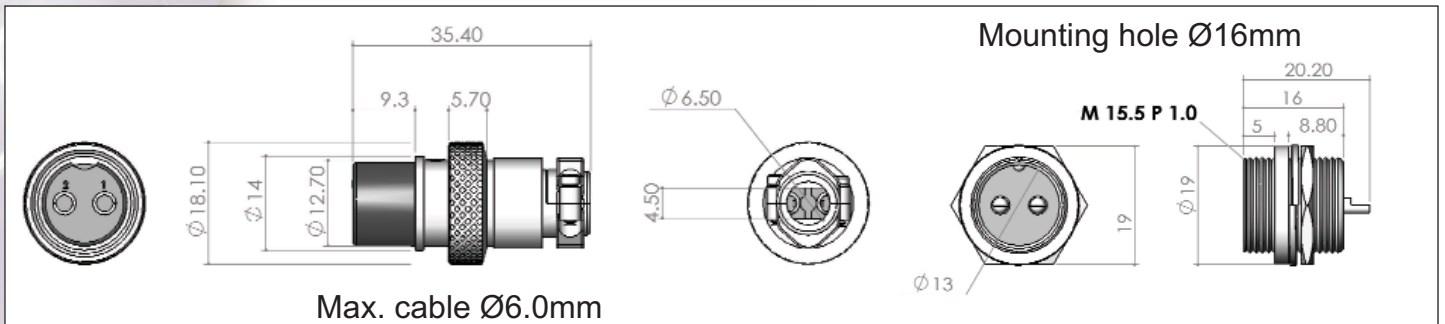

### Locking multipole shielded connectors

ZC Series are available in a range of 2 pole to 8 pole plugs and sockets. Primarily they are intended for low voltage and signal applications. Contacts are tin plated, and other metal parts are brass or mazac, nickel plated. There are 90° versions of the plug. (To order - not stocked).