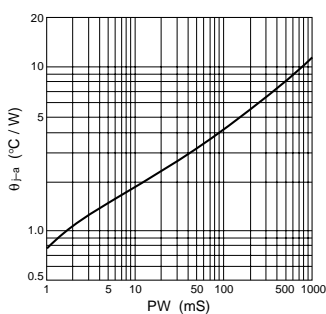

θ_{j-a} -PW Characteristics