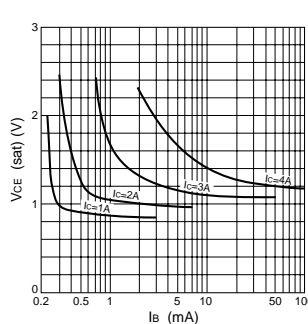

$V_{CE(sat)}$ - I_b Characteristics (Typical)