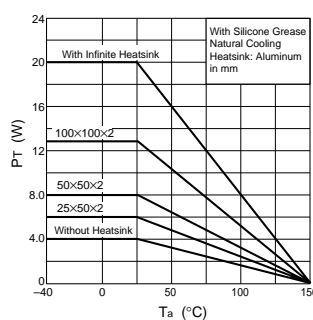

Electrical characteristics

($T_a=25^\circ\text{C}$)

Symbol	Specification			Unit	Conditions
	min	typ	max		
I_{CBO}			100	μA	$V_{CB}=120\text{V}$
I_{EBO}			10	mA	$V_{EB}=6\text{V}$
V_{CEO}	100			V	$I_c=10\text{mA}$
h_{FE}	1000				$V_{CE}=4\text{V}$, $I_c=2\text{A}$
$V_{CE(sat)}$			2.0	V	$I_c=2\text{A}$, $I_b=10\text{mA}$
t_{on}		0.6		μs	$V_{CC}\doteq 40\text{V}$, $I_c=2\text{A}$, $I_{B1}=-I_{B2}=10\text{mA}$
t_{stg}		5.0		μs	
t_f		2.0		μs	

Equivalent circuit diagram

Characteristic curves

I_c - V_{CE} Characteristics (Typical)

h_{FE} - I_c Characteristics (Typical)

h_{FE} - I_c Temperature Characteristics (Typical)

$V_{CE(sat)}$ - I_c Temperature Characteristics (Typical)

$V_{CE(sat)}$ - I_b Characteristics (Typical)

I_c - V_{BE} Temperature Characteristics (Typical)

θ_{j-a} -PW Characteristics

P_T - T_a Characteristics

Safe Operating Area (SOA)

X-ON Electronics

Largest Supplier of Electrical and Electronic Components