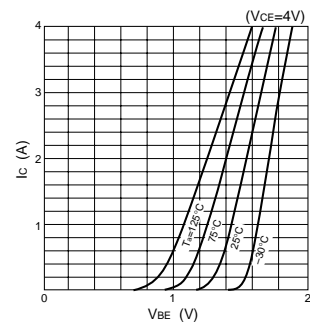

I_c - V_{BE} Temperature Characteristics (Typical)