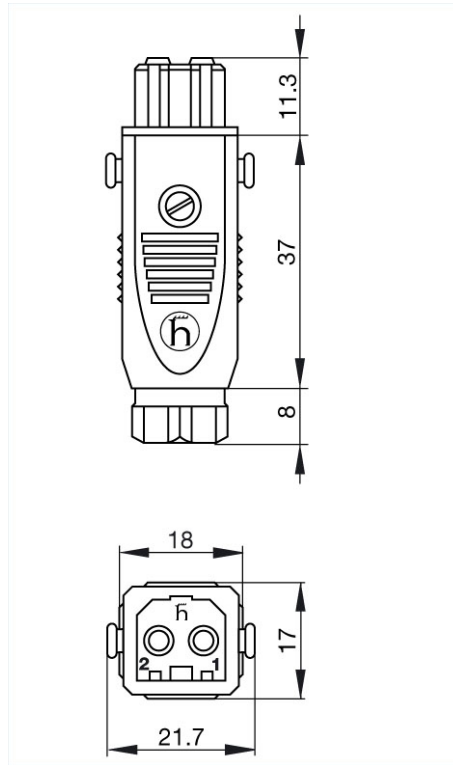

HIRSCHMANN

A BELDEN BRAND

Industrial Connecting Solutions:Rectangular Connectors:Power Connectors (ST series):Cable socket:STAK 2 grau/grey

<https://e-catalog.hirschmann.com:443/link/57078-24228-256261-24351-24352-35727/en/conf/ui/state>

Picture

Drawing

Belden Deutschland GmbH

Im Gewerbepark 2

58579 Schalksmühle

Germany

Phone: +49 7127/14-1806

E-Mail: icos-sales@belden.com

The information published in the websites has been compiled as carefully as possible. It is subject to alteration without notice in technical as well as in price-related/commercial respect. The complete information and data were available on user documentation. Mandatory information can only be obtained by a concrete query.