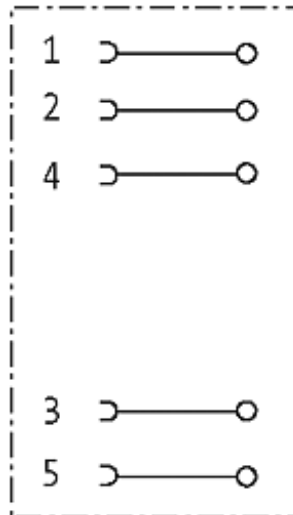

M12 FEMALE 90° FIELD-WIREABLE SCREW TERM.

5-pol. max.0,75mm² 4-6mm

Female 90°

5-pole

Sealing range (cable Ø): 4...6 mm

[Link to Product](#)

Illustration

Female

Product may differ from Image

Approvals

Form

Form 13001

Technical Data

Operating voltage	max. 125 V AC/DC
Operating current per contact	max. 4 A
Connection cross section	max. 0.75 mm ²
Sealing range (cable Ø)	4...6 mm
Locking of ports	Screw thread M12 × 1 mm (recommended torque 0.6 Nm) self-securing