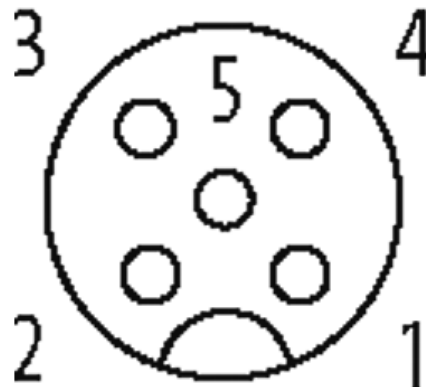

M12 FEMALE 90° FIELD-WIREABLE SCREW TERM.

5-pol. max.0,75mm² 4-6mm

Female 90°

5-pole

Sealing range (cable Ø): 4...6 mm

[Link to Product](#)

Illustration

Female

Product may differ from Image

Approvals

Form

Form 13001

Technical Data

Operating voltage	max. 125 V AC/DC
Operating current per contact	max. 4 A
Connection cross section	max. 0.75 mm ²
Sealing range (cable Ø)	4...6 mm
Locking of ports	Screw thread M12 × 1 mm (recommended torque 0.6 Nm) self-securing

Protection IP67 inserted and tightened (EN 60529)

General data

Temperature range -25...+85 °C

Commercial data

country of origin DE

customs tariff number 85369010

minimum order quantity 1

X-ON Electronics