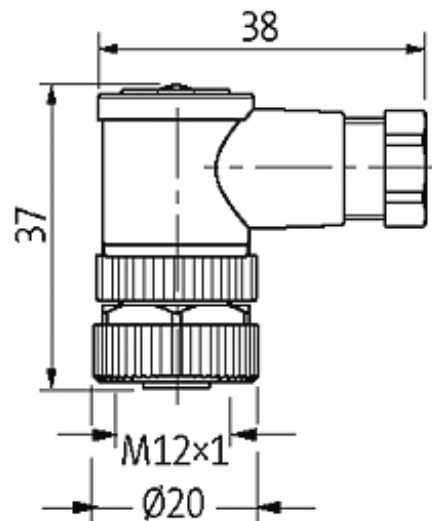

M12 FEMALE 90° FIELD-WIREABLE SCREW TERM.

5-pol. max.0,75mm² 4-6mm

Female 90°

5-pole

Sealing range (cable Ø): 4...6 mm

[Link to Product](#)

Illustration

Female

Product may differ from Image

Approvals

Form

Form 13001

Technical Data

Operating voltage	max. 125 V AC/DC
Operating current per contact	max. 4 A
Connection cross section	max. 0.75 mm ²
Sealing range (cable Ø)	4...6 mm
Locking of ports	Screw thread M12 × 1 mm (recommended torque 0.6 Nm) self-securing

Protection IP67 inserted and tightened (EN 60529)

General data

Temperature range -25...+85 °C

Commercial data

country of origin DE

customs tariff number 85369010

minimum order quantity 1

X-ON Electronics