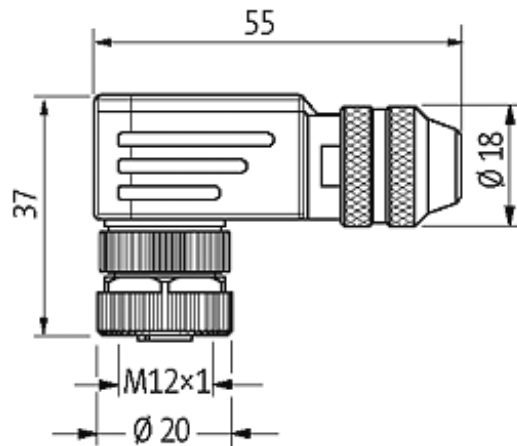

M12 FEMALE 90° SHIELDED WIREABLE SCREW TERM.

5-pol. max.0,75mm² 4-6mm

Female 90°
5-pole, shielded
Clamping range cable entry: 4...6 mm

[Link to Product](#)

Illustration

Female

Product may differ from Image

Approvals

Form

13421

Technical Data

| | |
|--------------------------------|--|
| Operating voltage | max. 125 V AC/DC |
| Operating current per contact | max. 4 A |
| Connection cross section | max. 0.75 mm ² |
| Sealing range (cable diameter) | 4...6 mm |
| Protection | IP67 inserted and tightened (EN 60529) |
| Housing | CuZn, nickel plated |

General data

| | |
|-------------------|--------------|
| Temperature range | -25...+85 °C |
|-------------------|--------------|

Commercial data

| | |
|------------------------|----------|
| country of origin | DE |
| customs tariff number | 85369010 |
| minimum order quantity | 1 |