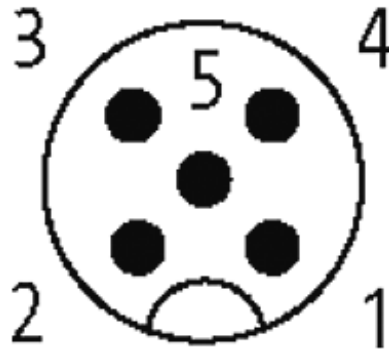

M12 FEMALE 90° SHIELDED WIREABLE SCREW TERM.

5-pol. max.0,75mm² 4-6mm

Female 90°
5-pole, shielded
Clamping range cable entry: 4...6 mm

[Link to Product](#)

Illustration

Female

Product may differ from Image

Approvals

Form

13421

Technical Data

| | |
|--------------------------------|--|
| Operating voltage | max. 125 V AC/DC |
| Operating current per contact | max. 4 A |
| Connection cross section | max. 0.75 mm ² |
| Sealing range (cable diameter) | 4...6 mm |
| Protection | IP67 inserted and tightened (EN 60529) |
| Housing | CuZn, nickel plated |