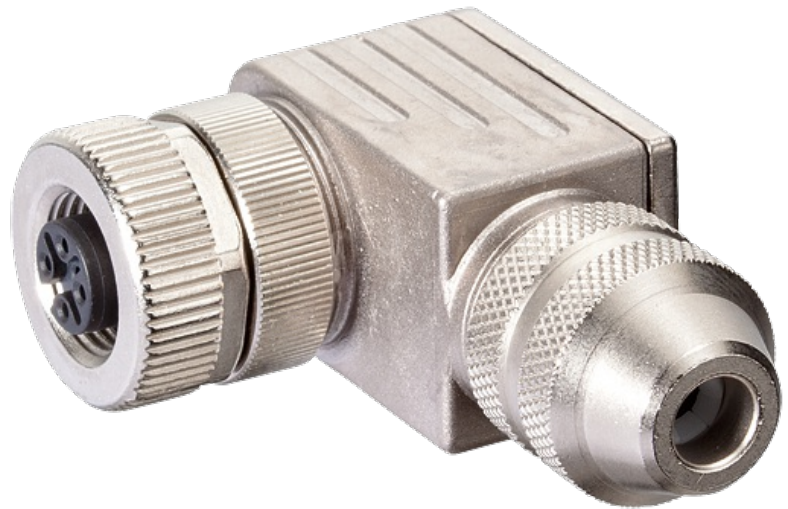

M12 FEMALE 90° SHIELDED WIREABLE SCREW TERM.

5-pol. max.0,75mm² 4-6mm

Female 90°
5-pole, shielded
Clamping range cable entry: 4...6 mm

[Link to Product](#)

Illustration

Female

Product may differ from Image

Approvals

Form

13421

Technical Data

| | |
|--------------------------------|--|
| Operating voltage | max. 125 V AC/DC |
| Operating current per contact | max. 4 A |
| Connection cross section | max. 0.75 mm ² |
| Sealing range (cable diameter) | 4...6 mm |
| Protection | IP67 inserted and tightened (EN 60529) |
| Housing | CuZn, nickel plated |