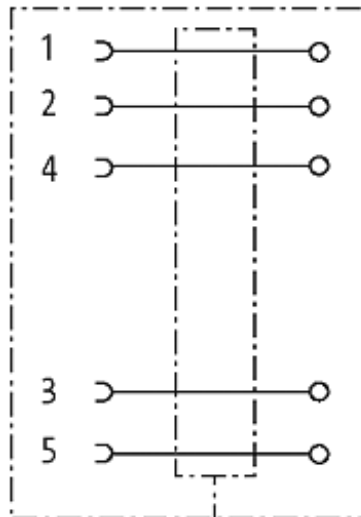

M12 FEMALE 90° SHIELDED WIREABLE SCREW TERM.

5-pol. max.0,75mm² 4-6mm

Female 90°
5-pole, shielded
Clamping range cable entry: 4...6 mm

[Link to Product](#)

Illustration

Female

Product may differ from Image

Approvals

Form

13421

Technical Data

| | |
|--------------------------------|--|
| Operating voltage | max. 125 V AC/DC |
| Operating current per contact | max. 4 A |
| Connection cross section | max. 0.75 mm ² |
| Sealing range (cable diameter) | 4...6 mm |
| Protection | IP67 inserted and tightened (EN 60529) |
| Housing | CuZn, nickel plated |