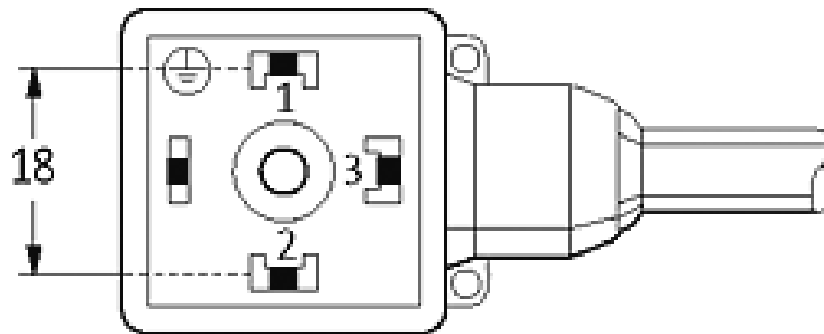

**MSUD valve form A 18mm with cable PUR-JZ 5x0,75 yellow UL, CSA 10m**

Form A (18 mm) for pressure switch  
24 V DC with LED (yellow/green)

**Image**

Vicarious picture

<b>Form</b>	18141
<b>Technical Data</b>	
Operating voltage	24 V DC $\pm 25\%$
Operating current per contact	max. 4 A
Locking of ports	M3 (recommended torque 0.4 Nm)
Protection	IP65 and IP67 when plugged and screwed down (EN 60529)
Housing	Black plastic (gray on request)
Temperature range	-25...+85 °C, depending on cable quality
<b>Cable</b>	
No./diameter of wires	5 $\times$ 0.75 mm <sup>2</sup>
Wire isolation	PP (bk, num, gnye)
C-track properties	5 million
Jacket	PUR (UL/CSA)
Outer diameter	approx. 7.0 mm
Bend radius (moving)	10 x outer diameter
Temperature range (fixed)	-40...+80 °C
Temperature range (mobile)	-25...+80 °C
<b>Commercial data</b>	
Net weight	770
Weight unit	Gram
Basic unit	pc.
Customs tariff number	85444290
Unit (piece)	1
Minimum order quantity (piece)	1
<b>Comments</b>	<p>Further cable lengths on request.</p> <p>Plastic housings with good resistance against chemicals and oils.</p> <p>The resistance to aggressive media should be individually tested for your application. Further details on request.</p>

## Contact layout

## Dimension drawing