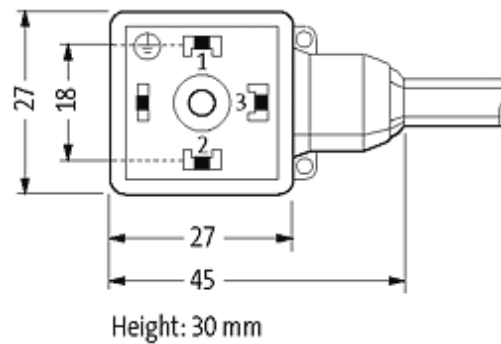

**MSUD valve form A 18mm with cable PUR-JZ 5x0,75 yellow UL, CSA 10m**

Form A (18 mm) for pressure switch  
24 V DC with LED (yellow/green)

**Image**

Vicarious picture

<b>Form</b>	18141
<b>Technical Data</b>	
Operating voltage	24 V DC $\pm 25\%$
Operating current per contact	max. 4 A
Locking of ports	M3 (recommended torque 0.4 Nm)
Protection	IP65 and IP67 when plugged and screwed down (EN 60529)
Housing	Black plastic (gray on request)
Temperature range	-25...+85 °C, depending on cable quality
<b>Cable</b>	
No./diameter of wires	5 $\times$ 0.75 mm <sup>2</sup>
Wire isolation	PP (bk, num, gnye)
C-track properties	5 million
Jacket	PUR (UL/CSA)
Outer diameter	approx. 7.0 mm
Bend radius (moving)	10 x outer diameter
Temperature range (fixed)	-40...+80 °C
Temperature range (mobile)	-25...+80 °C
<b>Commercial data</b>	
Net weight	770
Weight unit	Gram
Basic unit	pc.
Customs tariff number	85444290
Unit (piece)	1
Minimum order quantity (piece)	1
<b>Comments</b>	<p>Further cable lengths on request.</p> <p>Plastic housings with good resistance against chemicals and oils.</p> <p>The resistance to aggressive media should be individually tested for your application. Further details on request.</p>

## Contact layout

## Dimension drawing