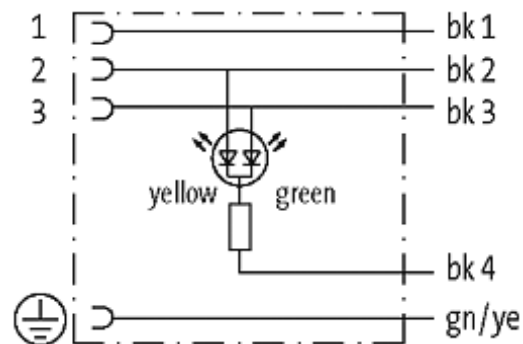

**MSUD valve form A 18mm with cable PUR-JZ 5x0,75 yellow UL, CSA 10m**

Form A (18 mm) for pressure switch  
24 V DC with LED (yellow/green)

**Image**

Vicarious picture

<b>Form</b>	18141
<b>Technical Data</b>	
Operating voltage	24 V DC $\pm 25\%$
Operating current per contact	max. 4 A
Locking of ports	M3 (recommended torque 0.4 Nm)
Protection	IP65 and IP67 when plugged and screwed down (EN 60529)
Housing	Black plastic (gray on request)
Temperature range	-25...+85 °C, depending on cable quality
<b>Cable</b>	
No./diameter of wires	5 $\times$ 0.75 mm <sup>2</sup>
Wire isolation	PP (bk, num, gnye)
C-track properties	5 million
Jacket	PUR (UL/CSA)
Outer diameter	approx. 7.0 mm
Bend radius (moving)	10 x outer diameter
Temperature range (fixed)	-40...+80 °C
Temperature range (mobile)	-25...+80 °C
<b>Commercial data</b>	
Net weight	770
Weight unit	Gram
Basic unit	pc.
Customs tariff number	85444290
Unit (piece)	1
Minimum order quantity (piece)	1
<b>Comments</b>	<p>Further cable lengths on request.</p> <p>Plastic housings with good resistance against chemicals and oils.</p> <p>The resistance to aggressive media should be individually tested for your application. Further details on request.</p>

## Contact layout

## Dimension drawing