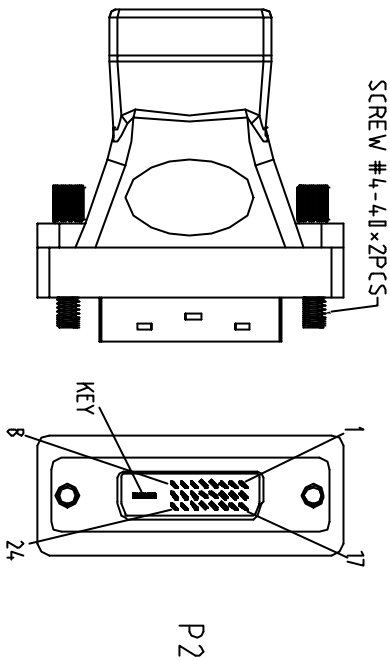

# ROHS - COMPLIANT

LTR	REV.	DESCRIPTION	DATE

HDMI FEMALE  
PLASTIC:BLACK

DVI\_D MALE  
PLASTIC:BLACK

- NOTE:
- 1.HOOK UP WIRE:NON-UL 28AWG
  - 2.CONNECTOR:

HDMI	PIN OUT	DVI_D	CABLE FUNCTION
P1		P2	
1		2	TMDS DATA 2+
3		1	TMDS DATA 2-
2		3	TMDS DATA 2 SHIELD
4		10	TMDS DATA 1+
6		9	TMDS DATA 1-
5		11	TMDS DATA 1 SHIELD
7		18	TMDS DATA 0+
9		17	TMDS DATA 0-
8		19	TMDS DATA 0 SHIELD
10		23	TMDS CLOCK +
12		24	TMDS CLOCK -
11		22	TMDS CLOCK SHIELD
15		6	DDC CLOCK/ISCLL
16		7	DDC DATA/SDAI
17		15	GROUND/1+5V&DDCI
18		14	POWER +5V
19		16	HOT PLUG DETECT
			SHELL GROUND

- P1: HDMI 19P FEMALE CONTACT:15U"; SHELL:NICKEL-PLATED .
- P2: DVI 24+KEY DIGITAL MALE CONTACT:G/F,SHELL:NICKEL-PLATED .
- INNER MOLD WITH COPPER FOIL
- HOOD:MOLDED TYPE,PVC 45P,COLOR:BLACK(NK-K01) .
- ELECTRICAL TEST :

- 1)100% OPEN SHORT & MIS WIRE TEST .
- 2)CONTACT RESISTANCE 3 ohm Max .
- 3)INSULATION RESISTANCE 5M ohm Min .
- 6.PACKING: <1>EACH PC / POLYBAG + EAN CODE LABEL & ROHS LABEL  
<2>EACH CARTON / ROHS LABEL(L×W=35×22mm)
- 7.EAN CODE:4260113560075

**2DIRECT GMBH**

Tolerance	Inch	M/M	Title
X	.015	.30	HDMI 19 FEMALE TO DVI_D 24+KEY MALE ADAPTOR
XX	.010	.10	
XXX	.005	.05	

Drawn **FANNIE 04/14/06** Customer P/N: AH0001

Check	App'd	Customer:
Engnr	Dwg No. 160-1292	REV:A Sheet 1/2