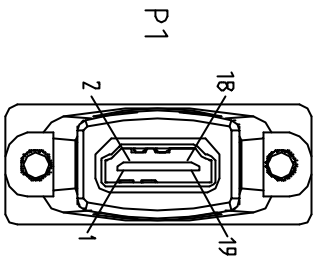

# ROHS - COMPLIANT

LTR	REV.	DESCRIPTION	DATE

HDMI FEMALE  
PLASTIC:BLACK

DVI\_D MALE  
PLASTIC:BLACK

- NOTE:
- 1.HOOK UP WIRE:NON-UL 28AWG
  - 2.CONNECTOR:

HDMI	PIN OUT	DVI_D	CABLE FUNCTION
P1		P2	
1		2	TMDS DATA 2+
3		1	TMDS DATA 2-
2		3	TMDS DATA 2 SHIELD
4		10	TMDS DATA 1+
6		9	TMDS DATA 1-
5		11	TMDS DATA 1 SHIELD
7		18	TMDS DATA 0+
9		17	TMDS DATA 0-
8		19	TMDS DATA 0 SHIELD
10		23	TMDS CLOCK +
12		24	TMDS CLOCK -
11		22	TMDS CLOCK SHIELD
15		6	DDC CLOCK/ISCLL
16		7	DDC DATA/SDAI
17		15	GROUND/1+5V&DDCI
18		14	POWER +5V
19		16	HOT PLUG DETECT
			SHELL GROUND

- P1: HDMI 19P FEMALE CONTACT:15U"; SHELL:NICKEL-PLATED .
- P2: DVI 24+KEY DIGITAL MALE CONTACT:G/F,SHELL:NICKEL-PLATED .
- INNER MOLD WITH COPPER FOIL
- HOOD:MOLDED TYPE,PVC 45P,COLOR:BLACK(NK-K01) .
- ELECTRICAL TEST :

- 1)100% OPEN SHORT & MIS WIRE TEST .
- 2)CONTACT RESISTANCE 3 ohm Max .
- 3)INSULATION RESISTANCE 5M ohm Min .
- 6.PACKING: <1>EACH PC / POLYBAG + EAN CODE LABEL & ROHS LABEL  
<2>EACH CARTON / ROHS LABEL(L×W=35×22mm)
- 7.EAN CODE:4260113560075

**2DIRECT GMBH**

Tolerance	Inch	M/M	Title
X	.015	.30	HDMI 19 FEMALE TO DVI_D 24+KEY MALE ADAPTOR
XX	.010	.10	
XXX	.005	.05	

Drawn **FANNIE 04/14/06** Customer P/N: AH0001

Check	App'd	Customer:
Engnr	Dwg No. 160-1292	REV:A Sheet 1/2