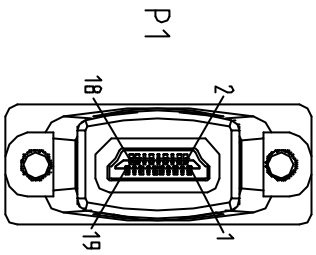

ROHS - COMPLIANT

HDMI MALE
PLASTIC:BLACK

DVI_D FEMALE
PLASTIC:BLACK

- NOTE:
- 1.HOOK UP WIRE:NON-UL 28AWG
 - 2.CONNECTOR:

P1: HDMI 19P MALE CONTACT:15 μ ”; SHELL:NICKEL-PLATED .
P2: DVI 24+KEY DIGITAL FEMALE CONTACT:G/F,SHELL:NICKEL-PLATED .

- 3.INNER MOLD WITH COPPER FOIL
- 4.HOOD:MOLDED TYPE,PVC 45P,COLOR:BLACK(NK-K01) .
- 5.ELECTRICAL TEST:

- (1)100% OPEN SHORT & MIS WIRE TEST.
- (2)CONTACT RESISTANCE 3 ohm Max .
- (3)INSULATION RESISTANCE 5M ohm Min .

- 6.PACKING: <1>-EACH PC / POLYBAG + EAN CODE LABEL & ROHS LABEL
<2>-EACH CARTON / ROHS LABEL(LxW=35x22mm)
7. EAN CODE:4260113560082

HDMI	PIN OUT	DVI_D	CABLE FUNCTION
P1		P2	
1		2	TMDS DATA 2+
3		1	TMDS DATA 2-
2		3	TMDS DATA 2 SHIELD
4		10	TMDS DATA 1+
6		9	TMDS DATA 1-
5		11	TMDS DATA 1 SHIELD
7		18	TMDS DATA 1+
9		17	TMDS DATA 1-
8		19	TMDS DATA 1 SHIELD
10		23	TMDS CLOCK +
12		24	TMDS CLOCK -
11		22	TMDS CLOCK SHIELD
15		6	DDC CLOCK(SCL)
16		7	DDC DATA(SDA)
17		15	GROUND(+5V&DDCI
18		14	POWER +5V
19		16	HOT PLUG DETECT
			SHELL GROUND

2DIRECT GMBH

Title
HDMI 19 MALE TO DVI_D 24+KEY FEMALE ADAPTOR

Tolerance	Inch	M/M
X	.015	.30
XX	.010	.10
XXX	.005	.05

Customer P/Ni: AH0002

Check

App'd Customer:

Engr

Dwg No. 160-1293 REV:A Sheet 1/2