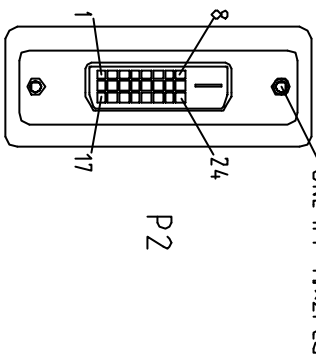

ROHS - COMPLIANT

HDMI MALE
PLASTIC:BLACK

DVI_D FEMALE
PLASTIC:BLACK

- NOTE:
- 1.HOOK UP WIRE:NON-UL 28AWG
 - 2.CONNECTOR:

P1: HDMI 19P MALE CONTACT:15 μ ”; SHELL:NICKEL-PLATED .
P2: DVI 24+KEY DIGITAL FEMALE CONTACT:G/F,SHELL:NICKEL-PLATED .

- 3.INNER MOLD WITH COPPER FOIL
- 4.HOOD:MOLDED TYPE,PVC 45P,COLOR:BLACK(NK-K01) .
- 5.ELECTRICAL TEST:

- (1)100% OPEN SHORT & MIS WIRE TEST.
- (2)CONTACT RESISTANCE 3 ohm Max .
- (3)INSULATION RESISTANCE 5M ohm Min .

- 6.PACKING: <1>-EACH PC / POLYBAG + EAN CODE LABEL & ROHS LABEL
<2>-EACH CARTON / ROHS LABEL(LxW=35x22mm)
7. EAN CODE:4260113560082

HDMI	PIN OUT	DVI_D	CABLE FUNCTION
P1		P2	
1		2	TMDS DATA 2+
3		1	TMDS DATA 2-
2		3	TMDS DATA 2 SHIELD
4		10	TMDS DATA 1+
6		9	TMDS DATA 1-
5		11	TMDS DATA 1 SHIELD
7		18	TMDS DATA 1+
9		17	TMDS DATA 1-
8		19	TMDS DATA 1 SHIELD
10		23	TMDS CLOCK +
12		24	TMDS CLOCK -
11		22	TMDS CLOCK SHIELD
15		6	DDC CLOCK(SCL)
16		7	DDC DATA(SDA)
17		15	GROUND(+5V&DDCI
18		14	POWER +5V
19		16	HOT PLUG DETECT
			SHELL GROUND

2DIRECT GMBH

Title
HDMI 19 MALE TO DVI_D 24+KEY FEMALE ADAPTOR

Tolerance	Inch	M/M
X	.015	.30
XX	.010	.10
XXX	.005	.05

Customer P/Ni: AH0002

Check

App'd Customer:

Engr

Dwg No. 160-1293 REV:A Sheet 1/2