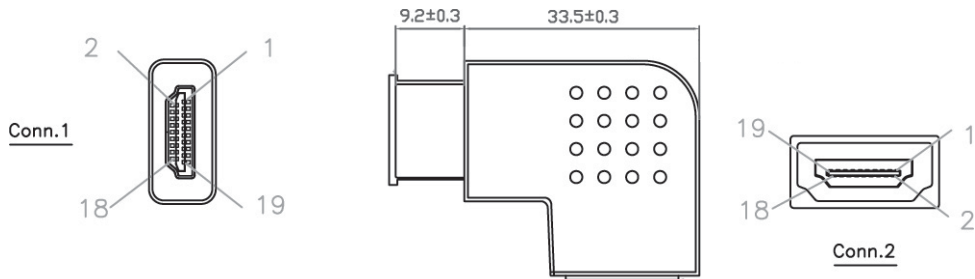

Art No. AH0008

HDMI Type A Female to Male Adapter, 90 Degree Flat Angled, Black

Specification

- Connector: HDMI A/Female to HDMI A/Male
HDMI Male 19P Solder Type, Insulation: Black, Shell Gold Plated
HDMI Female, Shell Gold Plated
- Color: Black

Electrical Test:

1. 100% Test (Open, Short, Mis Wire)
2. Contact Resistance: 2 ohm max.
3. Insulation Resistance: 5M ohm min.

Package Contents

- 1 x HDMI AM/AF 90° Adapter

Packaging Information:

- Packing Dimension: 8x8.5 mm
- Packing Weight: 0.02kg
- Carton Dimension: 455x330x180 mm
- Carton Q'ty: 500pcs
- Carton Weight: 10kgs

Pin Assignment

Conn.1	Conn.2	Conn.1	Conn.2
1	1	11	11
2	2	12	12
3	3	13	13
4	4	14	14
5	5	15	15
6	6	16	16
7	7	17	17
8	8	18	18
9	9	19	19
10	10		
Shell			Shell

* The specifications and pictures are subject to change without notice.
*All trade names referenced are the registered trademark of their respective owners.