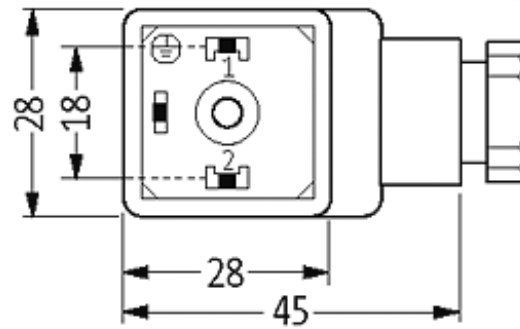

SVS ECO LED VALVE PLUG FORM A 18MM LED VDR 230V

2+PE field-wireable M16x1.5

Form A (18 mm)
230 V AC/DC with LED and VDR
metric[Link to Product](#)**Illustration**

stay connected

Height: 31 mm

Product may differ from Image

Approvals

Form

Form 29165

Technical Data

Operating voltage	230 V AC/DC $\pm 10\%$
Operating current per contact	max. 1.5 A
Connection cross section	0.5...1.5 mm ²
Sealing range (cable \varnothing)	6...8 mm
Locking of ports	M3 (recommended torque 0.4 Nm)
Compression gland	M16 \times 1.5 mm
Contact figure	Cable outlet can be turned in 90° steps
Protection	IP65 inserted and tightened