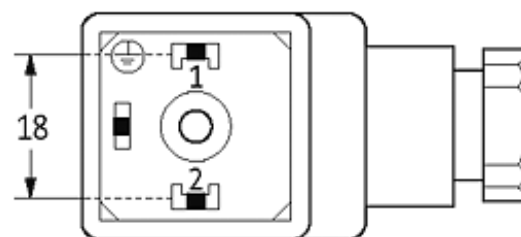

SVS ECO LED VALVE PLUG FORM A 18MM LED VDR 230V

2+PE field-wireable M16x1.5

Form A (18 mm)
230 V AC/DC with LED and VDR
metric[Link to Product](#)**Illustration**

stay connected

Height: 31 mm

Product may differ from Image

Approvals

Form

Form 29165

Technical Data

Operating voltage	230 V AC/DC $\pm 10\%$
Operating current per contact	max. 1.5 A
Connection cross section	0.5...1.5 mm ²
Sealing range (cable \varnothing)	6...8 mm
Locking of ports	M3 (recommended torque 0.4 Nm)
Compression gland	M16 \times 1.5 mm
Contact figure	Cable outlet can be turned in 90° steps
Protection	IP65 inserted and tightened