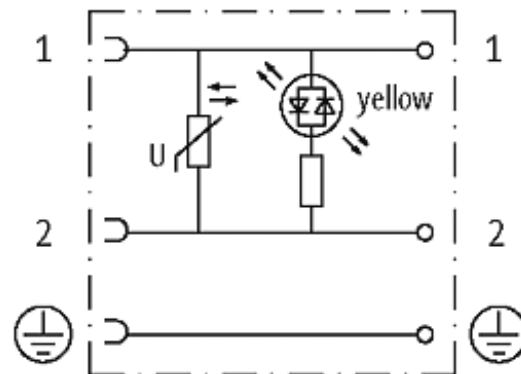

SVS ECO LED VALVE PLUG FORM A 18MM LED VDR 230V

2+PE field-wireable M16x1.5

Form A (18 mm)
230 V AC/DC with LED and VDR
metric[Link to Product](#)**Illustration**

stay connected

Height: 31 mm

Product may differ from Image

Approvals

Form

Form 29165

Technical Data

Operating voltage	230 V AC/DC $\pm 10\%$
Operating current per contact	max. 1.5 A
Connection cross section	0.5...1.5 mm ²
Sealing range (cable \varnothing)	6...8 mm
Locking of ports	M3 (recommended torque 0.4 Nm)
Compression gland	M16 \times 1.5 mm
Contact figure	Cable outlet can be turned in 90° steps
Protection	IP65 inserted and tightened