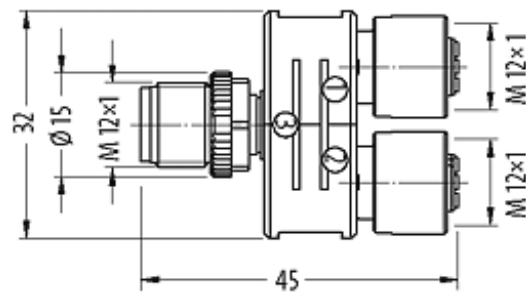

T-COUPLER SLIMLINE M12 MALE / 2X M12 FEMALE

T-coupler (Slimline) M12 - M12

5-pole

Distribution function (NO)

[Link to Product](#)**Illustration**

1. Female M12 2. Female

Product may differ from Image

Approvals

Form

Form 41131

General data

Temperature range -25...+85 °C

Technical Data

Operating voltage max. 60 V AC/DC

Operating current per contact max. 4 A

Locking of ports Screw thread M12 × 1 mm (recommended torque 0.6 Nm) self-securing

Protection IP65 and IP67 when plugged and screwed down (EN 60529)

Commercial data

country of origin DE

customs tariff number 85369010

minimum order quantity 1

X-ON Electronics

Largest Supplier of Electrical and Electronic Components