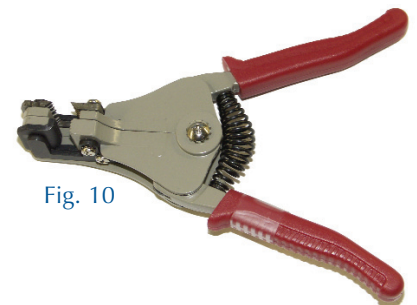

Precision Electronic Screwdriver Sets (Cont.)

Retail Part No.	Figure No.	Flat Heads	Phillips Heads	Set Also Includes	No. of Pieces
12-6900	1	2.4mm, 3.0mm, 4.0mm	2.4mm, 3.0mm, 4.0mm		6
12-6901	2	1.0mm, 1.4mm, 2.0mm, 2.4mm, 3.0mm, 3.5mm			6
12-6912	3	1.4mm, 2.0mm, 2.4mm, 3.0mm	2.0mm, 2.4mm, 3.0mm		7
12-6923	4	1.4mm, 2.0mm, 2.4mm, 3.0mm	1.6mm, 2.4mm, 3.0mm		7
12-6931	5	1.0mm, 1.4mm, 2.0mm, 2.4mm, 3.0mm	1.6mm, 2.0mm, 2.4mm	Screw Tray	8
12-6955	6	2.4mm, 3.0mm	2.4mm, 3.0mm	Nippers & Long Nose Pliers	6
12-041	7	1/8", 3/16", 1/4"	#1, #2	3/16", 1/4", 5/16", 11/32", 3/8" Nutdrivers	10

Fig. 8

Fig. 9

Fig. 10

Wire Strippers

Retail Part No.	Figure No.	Description	Cuts Wire	Strips Wire
12-197	8	Round Cable Rotary Wire Stripper	Up to 1.75"	
12-175	9	Maxim Universal Wire Stripper	10 AWG-12AWG	10 to 20 AWG
12-480	10	Speed-O-Matic Wire Stripper (Replaces 766 Series)		8 to 22 AWG

WIRE STRIPPERS (Cont.)

Fig. 1

Fig. 2

Fig. 3

Fig. 4

Fig. 5

Fig. 6

Fig. 7