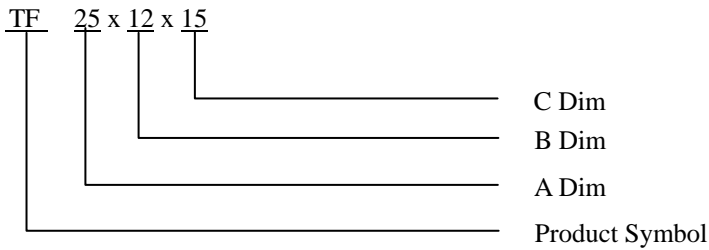

NI-ZN TOROID CORES / TF TYPE

FEATURES

- ◆ Minimal effect on transmission waveforms
- ◆ Can be added as First-Aid, On-The Spot countermeasures when equipment or devices fail

APPLICATIONS

- ◆ Equipment using sensors
- ◆ TVs, FM/AM Tuners, VTRs/VCRs
- ◆ Harness noise countermeasures for automobiles Computers, NC machines, and Plain paper copiers
- ◆ Measuring equipment, OA equipment, terminal equipment and ISDN terminal equipment

ORDERING CODE

SHAPES

DIMENSIONS (Unit: mm)

Cores	A	B	C
TF 2.5 x 1.2 x 1	2.50 ± 0.15	1.20 ± 0.20	1.00 ± 0.15
TF 3.3 x 2 x 2.58	3.30 ± 0.15	2.00 ± 0.20	2.58 ± 0.25
TF 3.5 x 2 x 0.85	3.50 ± 0.15	2.00 ± 0.20	0.85 ± 0.15
TF 3.5 x 3.1 x 1.2	3.50 ± 0.15	3.10 ± 0.30	1.20 ± 0.15
TF 4 x 1 x 2	4.00 ± 0.20	1.00 ± 0.20	2.00 ± 0.20
TF 4.5 x 2 x 1.5	4.50 ± 0.20	2.00 ± 0.20	1.50 ± 0.15
TF 4.8 x 3 x 2.8	4.80 ± 0.20	3.00 ± 0.30	2.80 ± 0.20
TF 6 x 4 x 3	6.00 ± 0.30	4.00 ± 0.30	3.00 ± 0.20
TF 6 x 5 x 2	6.00 ± 0.30	5.00 ± 0.30	2.00 ± 0.20
TF 6.5 x 5 x 3.3	6.50 ± 0.30	5.00 ± 0.30	3.30 ± 0.20
TF 7.75 x 3 x 4	7.75 ± 0.30	3.00 ± 0.30	4.00 ± 0.20
TF 8 x 3 x 4	8.00 ± 0.30	3.00 ± 0.30	4.00 ± 0.20
TF 8 x 7 x 5.6	8.00 ± 0.30	7.00 ± 0.30	5.60 ± 0.30
TF 9 x 3 x 5	9.00 ± 0.30	3.00 ± 0.30	5.00 ± 0.30
TF 9 x 5 x 5	9.00 ± 0.30	5.00 ± 0.30	5.00 ± 0.30
TF 9 x 8 x 5	9.00 ± 0.30	8.00 ± 0.30	5.00 ± 0.30
TF 9.5 x 3.5 x 4.8	9.50 ± 0.30	3.50 ± 0.30	4.80 ± 0.20
TF 9.66 x 3.7 x 4.9	9.66 ± 0.30	3.70 ± 0.30	4.90 ± 0.20
TF 9.66 x 7.35 x 6.35	9.66 ± 0.30	7.35 ± 0.30	6.35 ± 0.30
TF 9.8 x 7.35 x 6.35	9.80 ± 0.30	7.35 ± 0.30	6.35 ± 0.30