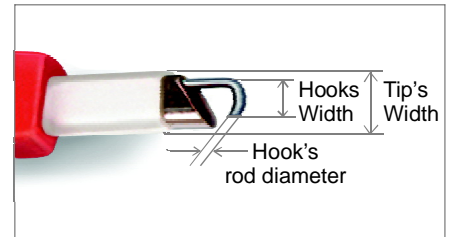

- Low point contact resistance (3mohm - 5mohm)

- Low connection resistance (3mohm - 5 mohm)

A) PCS MB Clip (Body+ Metal Tip+ Metal Hook

PCS-MB clip with mother (female) banana plug for 4 mm (male) banana , plug connection.

- up to 300 V.(depends to the banana plug connection)

B) Size of the tip - width of the metal tip, W2, W3, W4

W4= 4 mm
electrical T&M

W3= 3 mm
electronics & electrical T&M

W2 = 2mm
electronics T&M

C) Connection type to the lead