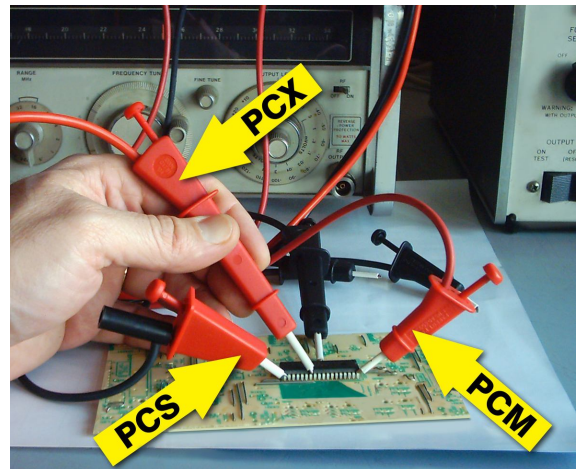

C) Connection type to the lead

2) MB - mother banana for connection with a 4 mm banana plug