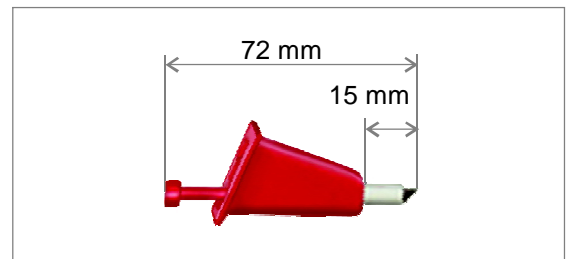

- Low point contact resistance (3mohm - 5mohm)

- Low connection resistance (3mohm - 5 mohm)

A) PCS MB Clip (Body+ Metal Tip+ Metal Hook

PCS-MB clip with mother (female) banana plug for 4 mm (male) banana , plug connection.

- up to 300 V.(depends to the banana plug connection)

B) Size of the tip - width of the metal tip, W2, W3, W4

W4= 4 mm
electrical T&M

W3= 3 mm
electronics & electrical T&M

W2 = 2mm
electronics T&M

C) Connection type to the lead