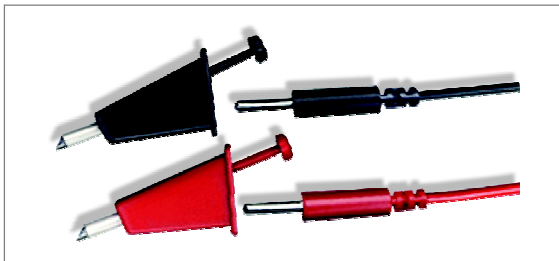

PARROT INVENT Clips and Test Leads

PCS MB Parrot Test Clips

(PCS MB Parrot Clip) 1 RED +1 BLACK

Parrot PCS MB clip paire with mother (female) banana plug(MB) for 4 mm (male) banana , plug connection

- Easy to connect to other test cables with banana male plug.

- Low point contact resistance (3mohm - 5mohm)

- Low connection resistance (3mohm - 5 mohm)

A) PCS MB Clip (Body+ Metal Tip+ Metal Hook

PCS-MB clip with mother (female) banana plug for 4 mm (male) banana , plug connection.

- up to 300 V.(depends to the banana plug connection)

B) Size of the tip - width of the metal tip, W2, W3, W4

W4= 4 mm
electrical T&M

W3= 3 mm
electronics & electrical T&M

W2 = 2mm
electronics T&M

C) Connection type to the lead