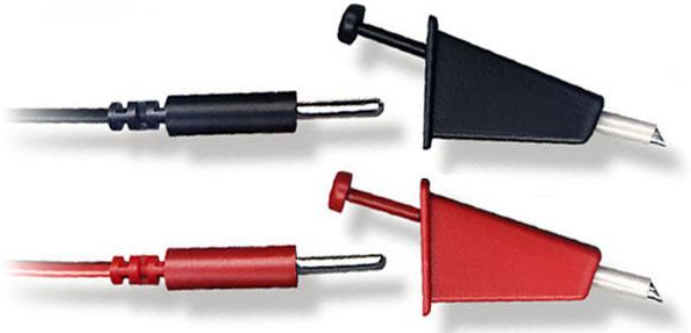

PARROT INVENT Clips and Test Leads

PCS MB Parrot Test Clips

(PCS MB Parrot Clip) 1 RED +1 BLACK

Parrot PCS MB clip paire with mother (female) banana plug(MB) for 4 mm (male) banana , plug connection

- Easy to connect to other test cables with banana male plug.

- Low point contact resistance (3mohm - 5mohm)

- Low connection resistance (3mohm - 5 mohm)

A) PCS MB Clip (Body+ Metal Tip+ Metal Hook

PCS-MB clip with mother (female) banana plug for 4 mm (male) banana , plug connection.

- up to 300 V.(depends to the banana plug connection)

B) Size of the tip - width of the metal tip, W2, W3, W4

W4= 4 mm
electrical T&M

W3= 3 mm
electronics & electrical T&M

W2 = 2mm
electronics T&M

C) Connection type to the lead

2) MB - mother banana for connection with a 4 mm banana plug

X-ON Electronics

Largest Supplier of Electrical and Electronic Components

Click to view similar products for [Hand Tools](#) category:

Click to view products by [Parrot Invent](#) manufacturer: