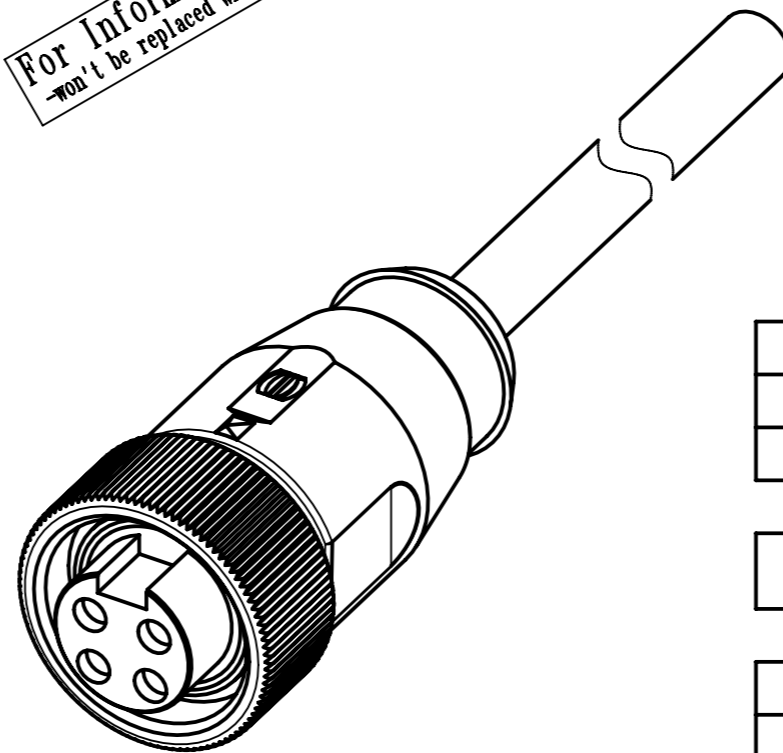

7/8" 4-poles, female straight connector

Loading-Plan:

- 1 — brown
- 2 — white
- 3 — blue
- 4 — black

For Information Only
won't be replaced when changed

- Protection level: IP67
- Temperature range: -25°C ... +80°C

length in "1m" step	100	XXX=000
	99	XXX=990
	.	.
	12	XXX=120
	11	XXX=110
length in "0.1m" step	10	XXX=100
	9.9	XXX=099
	9.8	XXX=098
	.	.
	0.4	XXX=004
	0.3	XXX=003
	0.2	XXX=002
	0.1	XXX=001
Step	a [m]	XXX

4.0 to 100	+1%
0.1 to 3.9	+0.04
a [m]	Tolerance

Part no.	213497004XXXXX
----------	----------------

Type of cable	XX
PVC grey, 4x1.5mm ²	XX=95
PUR black, 4x1.5mm ²	XX=96

	All rights reserved		Created by TAMAS		Inspected by		Standardisation		Date 2014-06-16		State Checked Out	
	Department EC PD - RO		Title 7/8 Cable Assembly		Doc-Key / ECM-Nr. 100580920/UGD/009/A		Rev. A		Page 1/1			
HARTING Electronics GmbH D-32339 Espelkamp		Type TB		Number 213497004XXXXX								