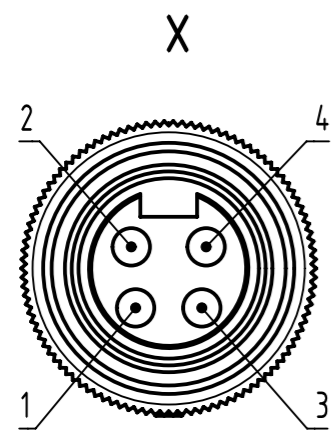

7/8" 4-poles, female straight connector

Loading-Plan:

- 1 — brown
- 2 — white
- 3 — blue
- 4 — black

For Information Only
won't be replaced when changed

- Protection level: IP67
- Temperature range: -25°C ... +80°C

length in "1m" step	100	XXX=000
	99	XXX=990
	.	.
	12	XXX=120
	11	XXX=110
length in "0.1m" step	10	XXX=100
	9.9	XXX=099
	9.8	XXX=098
	.	.
	0.4	XXX=004
	0.3	XXX=003
	0.2	XXX=002
	0.1	XXX=001
Step	a [m]	XXX

4.0 to 100	+1%
0.1 to 3.9	+0.04
a [m]	Tolerance

Part no.	213497004XXXXX
----------	----------------

Type of cable	XX
PVC grey, 4x1.5mm ²	XX=95
PUR black, 4x1.5mm ²	XX=96

	All rights reserved		Created by TAMAS		Inspected by		Standardisation		Date 2014-06-16		State Checked Out	
	Department EC PD - RO		Title 7/8 Cable Assembly		Doc-Key / ECM-Nr. 100580920/UGD/009/A		Rev. A		Page 1/1			
HARTING Electronics GmbH D-32339 Espelkamp		Type TB		Number 213497004XXXXX								