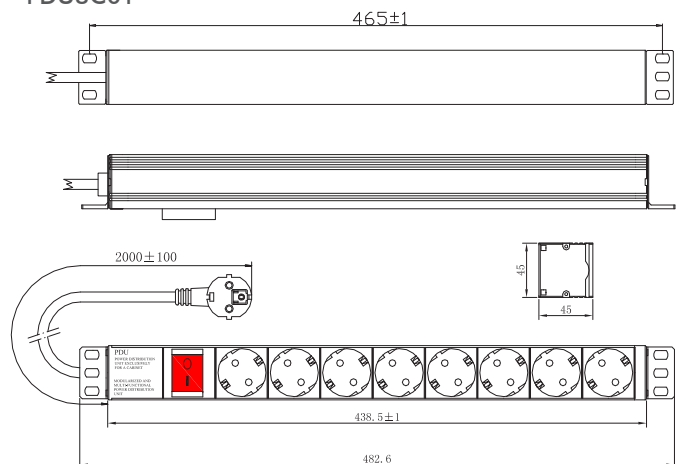

19" Power Distribution Unit 230V

Technical Features

Solid housing with aluminium alloy shell.

250 VAC, 50/60Hz/16A, max. 3500W

1U, 483 x 45 x 45mm

2M power code, 3 x 1.5mm²

| Part-No. | Sockets | Type | Switch | Surge Protection | EAN Code |
|----------|---------|--------|--------|------------------|---------------|
| PDU9C01 | 9 | Schuko | | | 4052792026733 |
| PDU8C01 | 8 | Schuko | yes | | 4052792026740 |
| PDU6C01 | 6 | Schuko | yes | yes | 4052792026757 |
| PDU7A01 | 7 | Schuko | | yes | 4052792026726 |

Technical Drawings

PDU9C01

PDU8C01

www.logilink.com

RoHS
compliant

Made in China

* The specifications and pictures are subject to change without notice.
*All trade names referenced are the registered trademark of their respective owners.

PDU6C01

PDU7A01

Package Contents

1 x 19" Power distribution unit

Packaging Informations

| | |
|-------------------|---|
| Packing Dimension | 483 x 45 x 45mm (PDU6C01) / 483 x 45 x 46mm (PDU9C01) / 483 x 45 x 47mm (PDU8C01) / 483 x 45 x 48mm (PDU7A01) |
| Packing Weight | 0.9kg |
| Carton Dimension | 520 x 300 x 485mm |
| Carton Q'ty | 25pc |
| Carton Weight | 20kg |