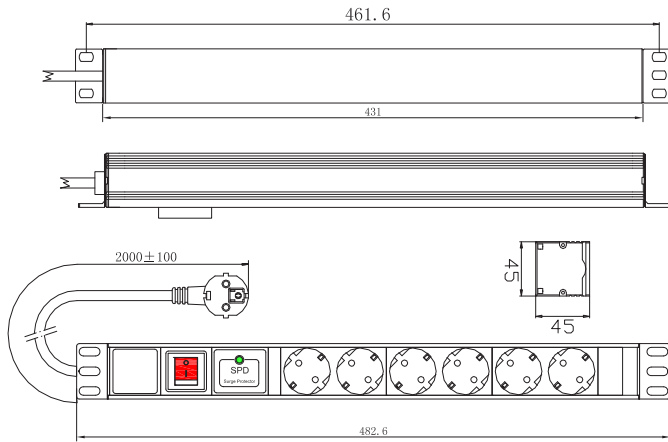

19" Power Distribution Unit 230V

Technical Features

Solid housing with aluminium alloy shell.

250 VAC, 50/60Hz/16A, max. 3500W

1U, 483 x 45 x 45mm

2M power code, 3 x 1.5mm²

| Part-No. | Sockets | Type | Switch | Surge Protection | EAN Code |
|----------|---------|--------|--------|------------------|---------------|
| PDU9C01 | 9 | Schuko | | | 4052792026733 |
| PDU8C01 | 8 | Schuko | yes | | 4052792026740 |
| PDU6C01 | 6 | Schuko | yes | yes | 4052792026757 |
| PDU7A01 | 7 | Schuko | | yes | 4052792026726 |

Technical Drawings

PDU9C01

PDU8C01

www.logilink.com

RoHS
compliant

Made in China

* The specifications and pictures are subject to change without notice.
*All trade names referenced are the registered trademark of their respective owners.

PDU6C01

PDU7A01

Package Contents

1 x 19" Power distribution unit

Packaging Informations

| | |
|-------------------|---|
| Packing Dimension | 483 x 45 x 45mm (PDU6C01) / 483 x 45 x 46mm (PDU9C01) / 483 x 45 x 47mm (PDU8C01) / 483 x 45 x 48mm (PDU7A01) |
| Packing Weight | 0.9kg |
| Carton Dimension | 520 x 300 x 485mm |
| Carton Q'ty | 25pc |
| Carton Weight | 20kg |