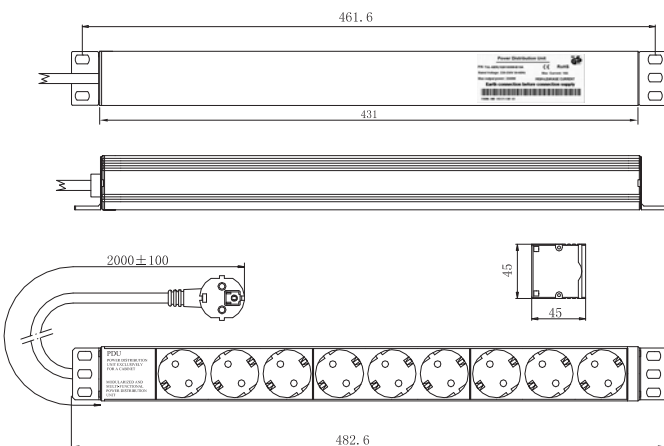

19" Power Distribution Unit 230V

Technical Features

Solid housing with aluminium alloy shell.

250 VAC, 50/60Hz/16A, max. 3500W

1U, 483 x 45 x 45mm

2M power code, 3 x 1.5mm²

| Part-No. | Sockets | Type | Switch | Surge Protection | EAN Code |
|----------|---------|--------|--------|------------------|---------------|
| PDU9C01 | 9 | Schuko | | | 4052792026733 |
| PDU8C01 | 8 | Schuko | yes | | 4052792026740 |
| PDU6C01 | 6 | Schuko | yes | yes | 4052792026757 |
| PDU7A01 | 7 | Schuko | | yes | 4052792026726 |

Technical Drawings

PDU9C01

PDU8C01

www.logilink.com

RoHS
compliant

Made in China

* The specifications and pictures are subject to change without notice.
*All trade names referenced are the registered trademark of their respective owners.

PDU6C01

PDU7A01

Package Contents

1 x 19" Power distribution unit

Packaging Informations

| | |
|-------------------|---|
| Packing Dimension | 483 x 45 x 45mm (PDU6C01) / 483 x 45 x 46mm (PDU9C01) / 483 x 45 x 47mm (PDU8C01) / 483 x 45 x 48mm (PDU7A01) |
| Packing Weight | 0.9kg |
| Carton Dimension | 520 x 300 x 485mm |
| Carton Q'ty | 25pc |
| Carton Weight | 20kg |