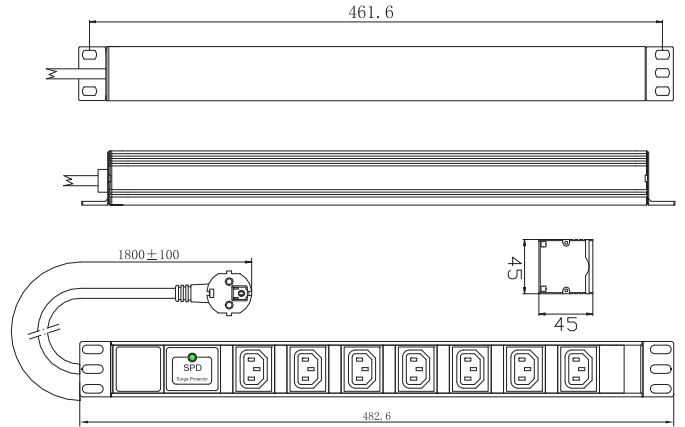

19" Power Distribution Unit 230V

Technical Features

Solid housing with aluminium alloy shell.

250 VAC, 50/60Hz/16A, max. 3500W

1U, 483 x 45 x 45mm

2M power code, 3 x 1.5mm²

| Part-No. | Sockets | Type | Switch | Surge Protection | EAN Code |
|----------|---------|--------|--------|------------------|---------------|
| PDU9C01 | 9 | Schuko | | | 4052792026733 |
| PDU8C01 | 8 | Schuko | yes | | 4052792026740 |
| PDU6C01 | 6 | Schuko | yes | yes | 4052792026757 |
| PDU7A01 | 7 | Schuko | | yes | 4052792026726 |

Technical Drawings

PDU9C01

PDU8C01

www.logilink.com

RoHS
compliant

Made in China

* The specifications and pictures are subject to change without notice.
*All trade names referenced are the registered trademark of their respective owners.

PDU6C01

PDU7A01

Package Contents

1 x 19" Power distribution unit

Packaging Informations

| | |
|-------------------|---|
| Packing Dimension | 483 x 45 x 45mm (PDU6C01) / 483 x 45 x 46mm (PDU9C01) / 483 x 45 x 47mm (PDU8C01) / 483 x 45 x 48mm (PDU7A01) |
| Packing Weight | 0.9kg |
| Carton Dimension | 520 x 300 x 485mm |
| Carton Q'ty | 25pc |
| Carton Weight | 20kg |