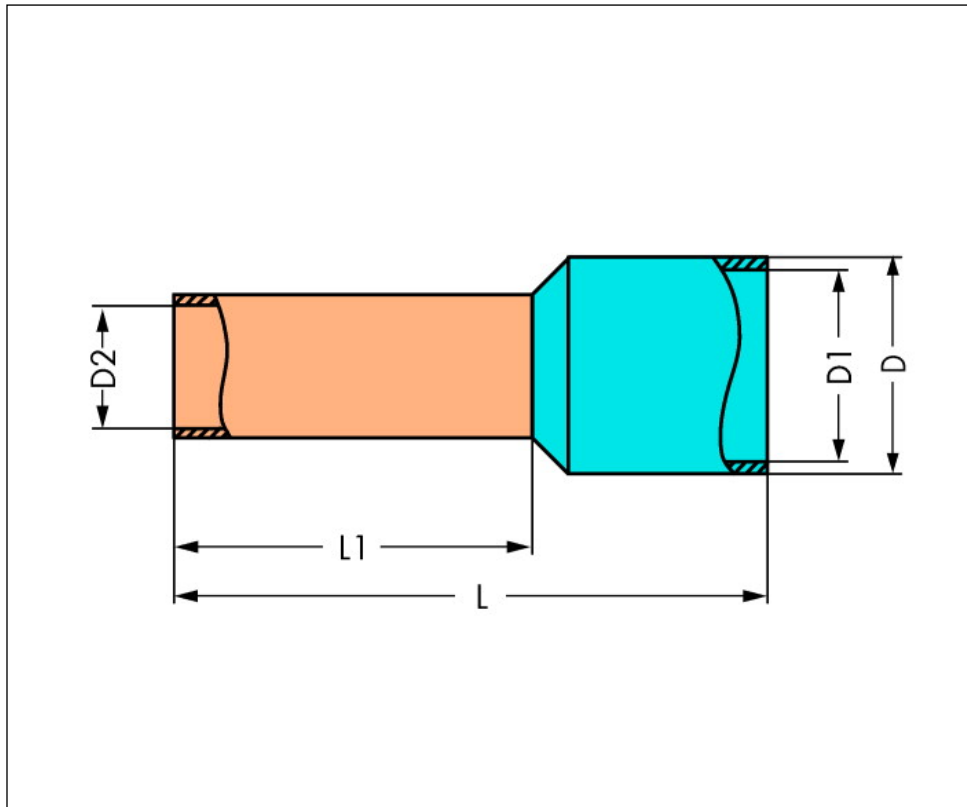

Item No.: 216-301

Ferrule; sleeve for 0.25 mm² / awg 24; insulated; electro-tin plated; electrolytic copper; gastight crimped; acc. to DIN 46228, Part 4/09.90

Marking

RoHS ✓
Compliant

Business data

Supplier	WAGO
Item no.	216-301
GTIN / EAN	4017332277396
Content	1
Order amount	1,000
Customer item number	

Notes

Technical data

Miscellaneous

Color	yellow
Strip length 1	9 mm / 0.35 in
Fire load [MJ]	0.001 [MJ]
Weight [g]	0.051 [g]
Diameter [mm]	2.5 [mm]
Diameter 1 [mm]	2 [mm]
Diameter 2 [mm]	0.8 [mm]
Length [mm]	12.5 [mm]

Printview: Ferrule; sleeve for 0.25 mm² / awg 24; insulated; electro-tin plated; electrolytic copper; gastight crimped; acc. to DIN 46228, Part 4/09.90 - Item No.: 216-301

Technical data

<i>Length 1 [mm]</i>	<i>8 [mm]</i>
----------------------	---------------

Printview: Ferrule; sleeve for 0.25 mm² / awg 24; insulated; electro-tin plated; electrolytic copper; gastight crimped; acc. to DIN 46228, Part 4/09.90 - Item No.: 216-301

Images & drawings

Address

WAGO Kontakttechnik GmbH & Co. KG