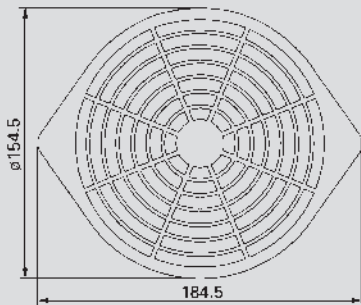

ACCESSORIES

Fan Filter (PC)

Unit: mm

PFG-15 (For UF15P, 17P, 15PC, 17PC, 15AC, 15KC Series)

*Plastic

PFG-12 (For UF12A, 12B Series)

*Plastic

MSG-12 (For UF12A, 12B Series)