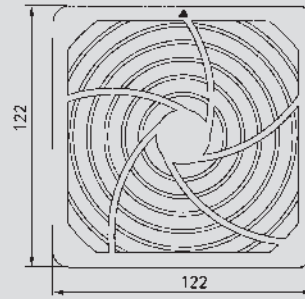

ACCESSORIES

Fan Filter (PC)

Unit: mm

PFG-15 (For UF15P, 17P, 15PC, 17PC, 15AC, 15KC Series)

*Plastic

PFG-12 (For UF12A, 12B Series)

*Plastic

MSG-12 (For UF12A, 12B Series)

*Stainless

PFG-92 (For UF92A, 92AM, 92B Series)

*Plastic

PFG-80 (For UF80A, 80B Series)

*Plastic

Plug Cords

LA-10

UL 18AWG x 2C, 105°C PVC