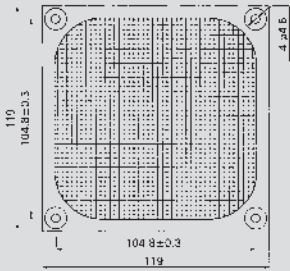

ACCESSORIES

Fan Filter (PC)

Unit: mm

PFG-15 (For UF15P, 17P, 15PC, 17PC, 15AC, 15KC Series)

*Plastic

PFG-12 (For UF12A, 12B Series)

*Plastic

MSG-12 (For UF12A, 12B Series)

*Stainless

PFG-92 (For UF92A, 92AM, 92B Series)

*Plastic

PFG-80 (For UF80A, 80B Series)

*Plastic

Plug Cords

LA-10

UL 18AWG x 2C, 105°C PVC