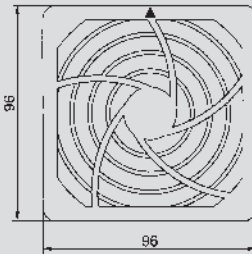

ACCESSORIES

Fan Filter (PC)

Unit: mm

PFG-15 (For UF15P, 17P, 15PC, 17PC, 15AC, 15KC Series)

*Plastic

PFG-12 (For UF12A, 12B Series)

*Plastic

MSG-12 (For UF12A, 12B Series)

*Stainless

PFG-92 (For UF92A, 92AM, 92B Series)

*Plastic

PFG-80 (For UF80A, 80B Series)

*Plastic

Plug Cords

LA-10

UL 18AWG x 2C, 105°C PVC