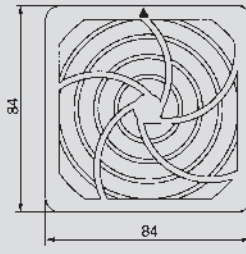

PFG-80 (For UF80A, 80B Series)

*Plastic