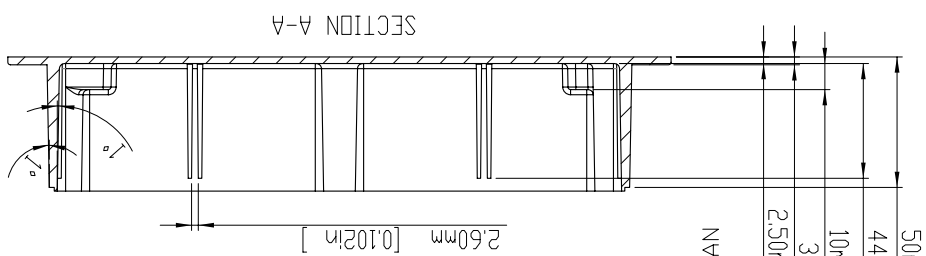

TOLERANCES: +/- 0.30 mm (+/- 0.012 in)

55mm [2.165in]  
50mm [1.969in]

50mm [1.969in]  
44mm [1.732in]  
10mm [0.394in]  
3mm [0.118in]  
2.50mm [0.098in]

HOLES(4) ARE DESIGNED FOR M5 PAN HEAD MACHINE SCREWS USE.

HOLES(4) ARE DESIGNED FOR M3.5X6mm SELF-TAPPING SCREWS USE.

SIX (6) M4X20<sup>3mm</sup> FLAT HEAD SCREWS

55.40mm [2.181in]  
216.35mm [8.518in]  
210.50mm [8.287in]  
184mm [7.244in]  
92mm [3.622in]

134mm [5.276in]  
146mm [5.748in]

222.50mm [8.760in]  
210.50mm [8.287in]  
105.25mm [4.144in]

SECTION B-B

5mm [0.197in]  
2.50mm [0.098in]