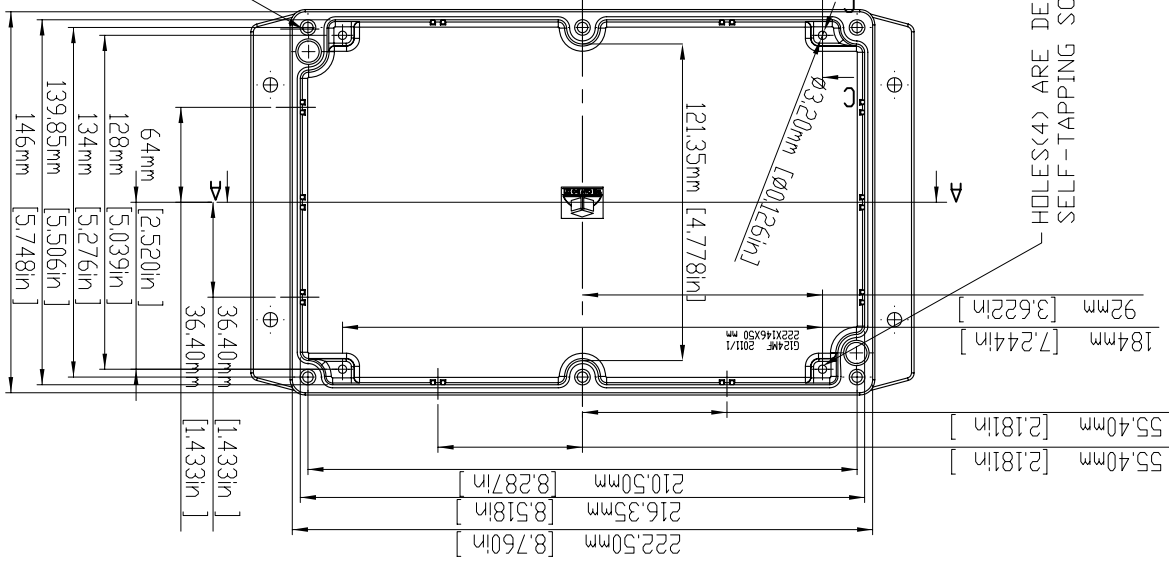

TOLERANCES: +/- 0.30 mm (+/- 0.012 in)

55mm [2.165in]  
50mm [1.969in]

50mm [1.969in]  
44mm [1.732in]  
10mm [0.394in]  
3mm [0.118in]  
2.50mm [0.098in]

HOLES(4) ARE DESIGNED FOR M5 PAN HEAD MACHINE SCREWS USE.

HOLES(4) ARE DESIGNED FOR M3.5X6mm SELF-TAPPING SCREWS USE.

SIX (6) M4X20<sup>3mm</sup> FLAT HEAD SCREWS

55.40mm [2.181in]  
216.35mm [8.518in]  
210.50mm [8.287in]  
184mm [7.244in]  
92mm [3.622in]

134mm [5.276in]  
146mm [5.748in]

222.50mm [8.760in]  
210.50mm [8.287in]  
105.25mm [4.144in]

SECTION B-B

5mm [0.197in]  
2.50mm [0.098in]