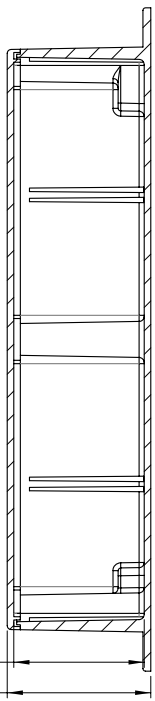

TOLERANCES: +/- 0.30 mm (+/- 0.012 in)

55mm [2.165in]  
50mm [1.969in]

50mm [1.969in]  
44mm [1.732in]  
10mm [0.394in]  
3mm [0.118in]  
2.50mm [0.098in]

HOLES(4) ARE DESIGNED FOR M5 PAN HEAD MACHINE SCREWS USE.

HOLES(4) ARE DESIGNED FOR M3.5X6mm SELF-TAPPING SCREWS USE.

SIX (6) M4X20<sup>3mm</sup> FLAT HEAD SCREWS

55.40mm [2.181in]  
216.35mm [8.518in]  
210.50mm [8.287in]  
184mm [7.244in]  
92mm [3.622in]

134mm [5.276in]  
146mm [5.748in]

222.50mm [8.760in]  
210.50mm [8.287in]  
105.25mm [4.144in]

SECTION B-B

5mm [0.197in]  
2.50mm [0.098in]