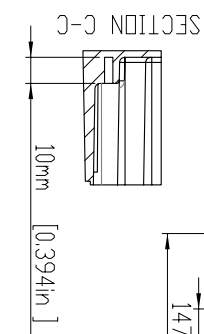

TOLERANCES: +/- 0.30 mm (+/- 0.012 in)

55mm [2.165in]  
50mm [1.969in]

50mm [1.969in]  
44mm [1.732in]  
10mm [0.394in]  
3mm [0.118in]  
2.50mm [0.098in]

HOLES(4) ARE DESIGNED FOR M5 PAN HEAD MACHINE SCREWS USE.

HOLES(4) ARE DESIGNED FOR M3.5X6mm SELF-TAPPING SCREWS USE.

SIX (6) M4X20<sup>3mm</sup> FLAT HEAD SCREWS

55.40mm [2.181in]  
216.35mm [8.518in]  
210.50mm [8.287in]  
184mm [7.244in]  
92mm [3.622in]

134mm [5.276in]  
146mm [5.748in]

222.50mm [8.760in]  
210.50mm [8.287in]  
105.25mm [4.144in]

SECTION B-B

5mm [0.197in]  
2.50mm [0.098in]