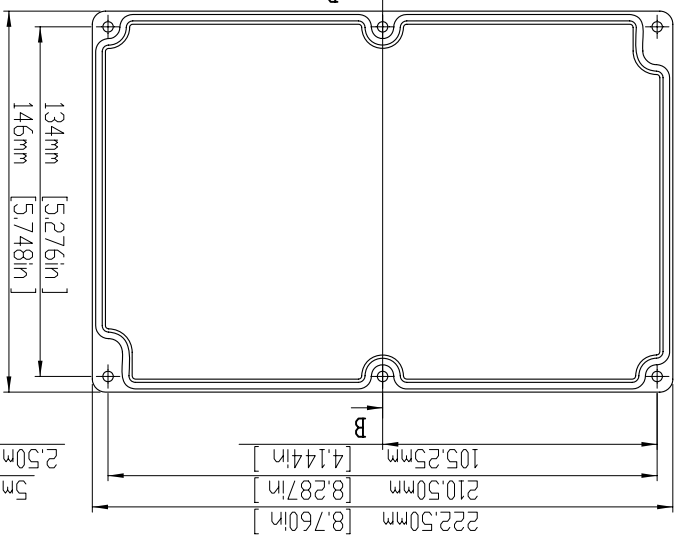

TOLERANCES: +/- 0.30 mm (+/- 0.012 in)

55mm [2.165in]  
50mm [1.969in]

50mm [1.969in]  
44mm [1.732in]  
10mm [0.394in]  
3mm [0.118in]  
2.50mm [0.098in]

HOLES(4) ARE DESIGNED FOR M5 PAN HEAD MACHINE SCREWS USE.

HOLES(4) ARE DESIGNED FOR M3.5X6mm SELF-TAPPING SCREWS USE.

SIX (6) M4X20<sup>3mm</sup> FLAT HEAD SCREWS

55.40mm [2.181in]  
216.35mm [8.518in]  
210.50mm [8.287in]  
184mm [7.244in]  
92mm [3.622in]

134mm [5.276in]  
146mm [5.748in]

222.50mm [8.760in]  
210.50mm [8.287in]  
105.25mm [4.144in]

SECTION B-B

5mm [0.197in]  
2.50mm [0.098in]