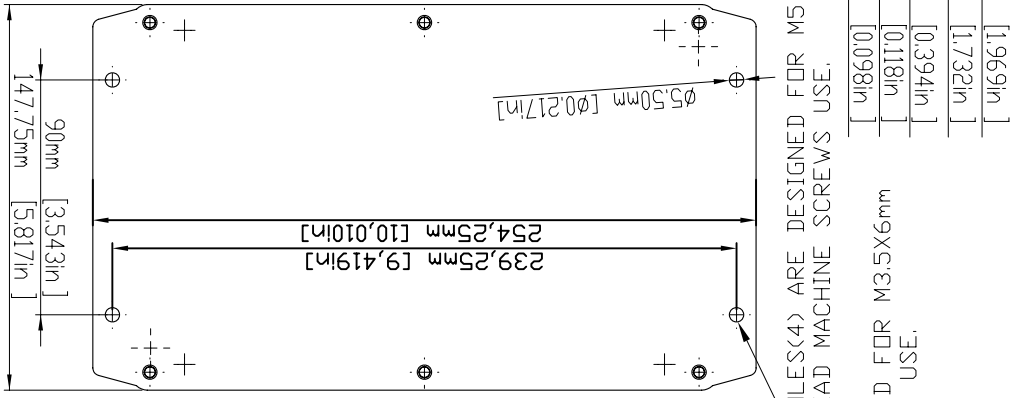

TOLERANCES: +/- 0.30 mm (+/- 0.012 in)

55mm [2.165in]  
50mm [1.969in]

50mm [1.969in]  
44mm [1.732in]  
10mm [0.394in]  
3mm [0.118in]  
2.50mm [0.098in]

HOLES(4) ARE DESIGNED FOR M5 PAN HEAD MACHINE SCREWS USE.

HOLES(4) ARE DESIGNED FOR M3.5X6mm SELF-TAPPING SCREWS USE.

SIX (6) M4X20<sup>3mm</sup> FLAT HEAD SCREWS

55.40mm [2.181in]  
216.35mm [8.518in]  
210.50mm [8.287in]  
184mm [7.244in]  
92mm [3.622in]

134mm [5.276in]  
146mm [5.748in]

222.50mm [8.760in]  
210.50mm [8.287in]  
105.25mm [4.144in]

SECTION B-B

5mm [0.197in]  
2.50mm [0.098in]