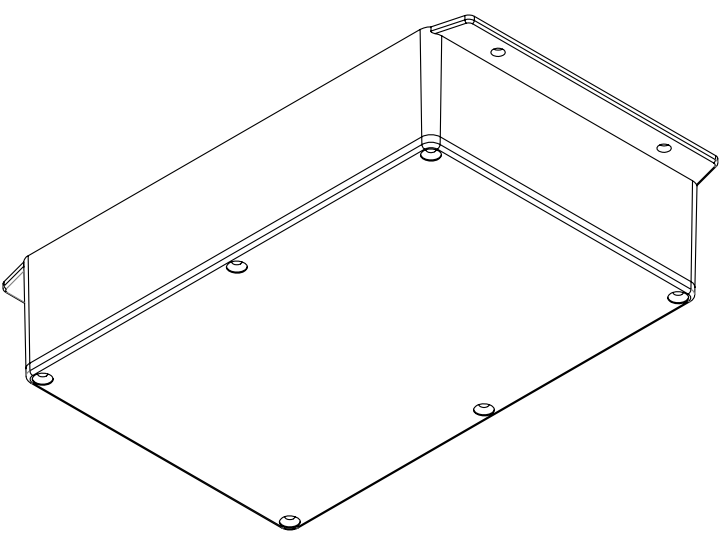

TOLERANCES: +/- 0.30 mm (+/- 0.012 in)

55mm [2.165in]  
50mm [1.969in]

50mm [1.969in]  
44mm [1.732in]  
10mm [0.394in]  
3mm [0.118in]  
2.50mm [0.098in]

HOLES(4) ARE DESIGNED FOR M5 PAN HEAD MACHINE SCREWS USE.

HOLES(4) ARE DESIGNED FOR M3.5X6mm SELF-TAPPING SCREWS USE.

SIX (6) M4X20<sup>3mm</sup> FLAT HEAD SCREWS

55.40mm [2.181in]  
216.35mm [8.518in]  
210.50mm [8.287in]  
184mm [7.244in]  
92mm [3.622in]

134mm [5.276in]  
146mm [5.748in]

222.50mm [8.760in]  
210.50mm [8.287in]  
105.25mm [4.144in]

SECTION B-B

5mm [0.197in]  
2.50mm [0.098in]