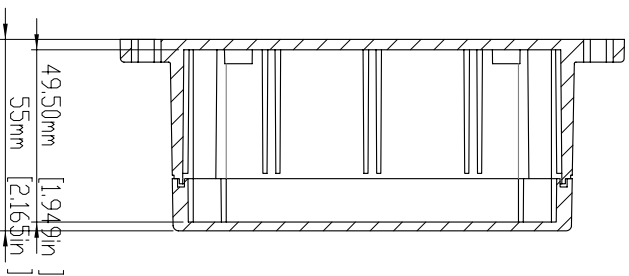

SECTION A-A

SCALE 2 : 3

HOLES(4) ARE DESIGNED FOR M4 PAN HEAD MACHINE SCREWS USE.

40mm	[1.575in]
6.50mm	[0.256in]
4mm	[0.157in]
3mm	[0.118in]

Four(4) M4X20mm PAN HEAD SCREWS.

HOLES(4) ARE DESIGNED FOR M3X4mm SELF-TAPPING SCREWS USE.

29mm	[1.142in]
29mm	[1.142in]

TOLERANCES: +/- 0.30 mm (+/- 0.012in)

SECTION B-B

SCALE 2 : 3

15mm	[0.591in]
2.50mm	[0.098in]

STOCK NO.	MATERIAL	BASE-COLOR	COVER-COLOR
G212MF	POLYCARBONATE UL94-HB	LIGHT GRAY(RAL7035)	LIGHT GRAY(RAL7035)
G212CMF	POLYCARBONATE UL94-HB	LIGHT GRAY(RAL7035)	CLEAR
G311MF	ABS UL94-HB	DARK GRAY(RAL7000)	DARK GRAY(RAL7000)