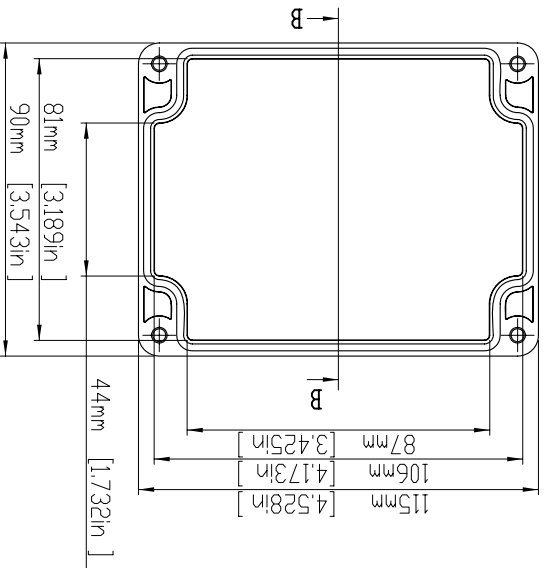

SECTION A-A

SCALE 2 : 3

HOLES(4) ARE DESIGNED FOR M4 PAN HEAD MACHINE SCREWS USE.

40mm	[1.575in]
6.50mm	[0.256in]
4mm	[0.157in]
3mm	[0.118in]

Four(4) M4X20mm PAN HEAD SCREWS.

HOLES(4) ARE DESIGNED FOR M3X4mm SELF-TAPPING SCREWS USE.

29mm	[1.142in]
29mm	[1.142in]

TOLERANCES: +/- 0.30 mm (+/- 0.012in)

SECTION B-B

SCALE 2 : 3

15mm	[0.591in]
2.50mm	[0.098in]

STOCK NO.	MATERIAL	BASE-COLOR	COVER-COLOR
G212MF	POLYCARBONATE UL94-HB	LIGHT GRAY(RAL7035)	LIGHT GRAY(RAL7035)
G212CMF	POLYCARBONATE UL94-HB	LIGHT GRAY(RAL7035)	CLEAR
G311MF	ABS UL94-HB	DARK GRAY(RAL7000)	DARK GRAY(RAL7000)