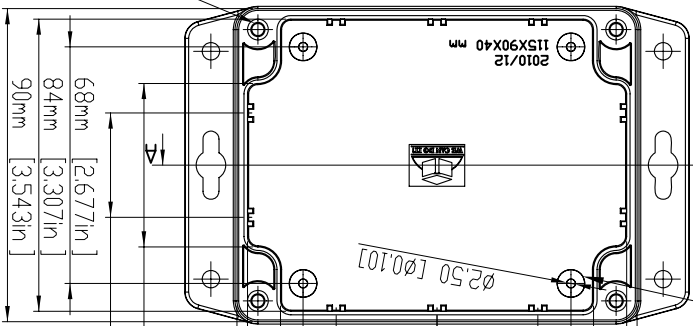

SECTION A-A

SCALE 2 : 3

HOLES(4) ARE DESIGNED FOR M4 PAN HEAD MACHINE SCREWS USE.

40mm	[1.575in]
6.50mm	[0.256in]
4mm	[0.157in]
3mm	[0.118in]

Four(4) M4X20mm PAN HEAD SCREWS.

HOLES(4) ARE DESIGNED FOR M3X4mm SELF-TAPPING SCREWS USE.

29mm	[1.142in]
29mm	[1.142in]

TOLERANCES: +/- 0.30 mm (+/- 0.012in)

SECTION B-B

SCALE 2 : 3

15mm	[0.591in]
2.50mm	[0.098in]

STOCK NO.	MATERIAL	BASE-COLOR	COVER-COLOR
G212MF	POLYCARBONATE UL94-HB	LIGHT GRAY(RAL7035)	LIGHT GRAY(RAL7035)
G212CMF	POLYCARBONATE UL94-HB	LIGHT GRAY(RAL7035)	CLEAR
G311MF	ABS UL94-HB	DARK GRAY(RAL7000)	DARK GRAY(RAL7000)