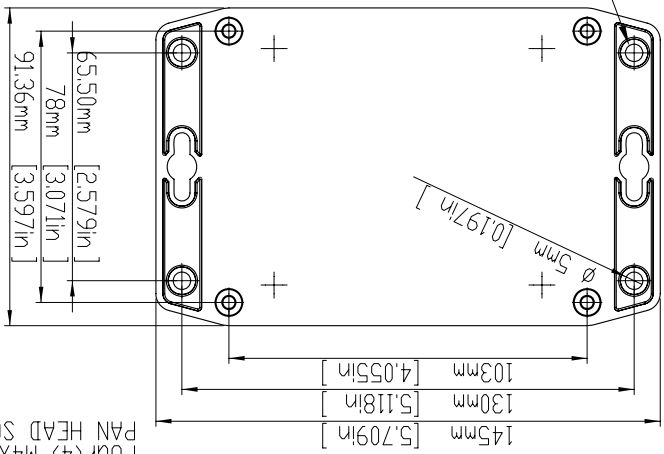

SECTION A-A

SCALE 2 : 3

HOLES(4) ARE DESIGNED FOR M4 PAN HEAD MACHINE SCREWS USE.

40mm	[1.575in]
6.50mm	[0.256in]
4mm	[0.157in]
3mm	[0.118in]

Four(4) M4X20mm PAN HEAD SCREWS.

HOLES(4) ARE DESIGNED FOR M3X4mm SELF-TAPPING SCREWS USE.

29mm	[1.142in]
29mm	[1.142in]

TOLERANCES: +/- 0.30 mm (+/- 0.012in)

SECTION B-B

SCALE 2 : 3

15mm	[0.591in]
2.50mm	[0.098in]

STOCK NO.	MATERIAL	BASE-COLOR	COVER-COLOR
G212MF	POLYCARBONATE UL94-HB	LIGHT GRAY(RAL7035)	LIGHT GRAY(RAL7035)
G212CMF	POLYCARBONATE UL94-HB	LIGHT GRAY(RAL7035)	CLEAR
G311MF	ABS UL94-HB	DARK GRAY(RAL7000)	DARK GRAY(RAL7000)