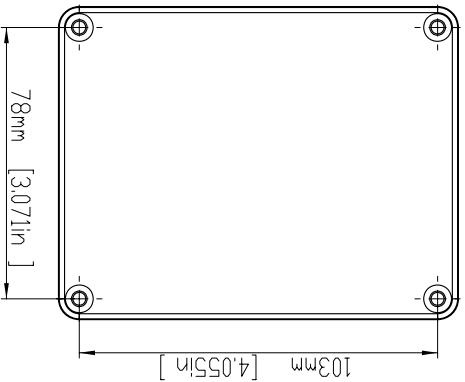

SECTION A-A

SCALE 2 : 3

HOLES(4) ARE DESIGNED FOR M4 PAN HEAD MACHINE SCREWS USE.

40mm	[1.575in]
6.50mm	[0.256in]
4mm	[0.157in]
3mm	[0.118in]

Four(4) M4X20mm PAN HEAD SCREWS.

HOLES(4) ARE DESIGNED FOR M3X4mm SELF-TAPPING SCREWS USE.

29mm	[1.142in]
29mm	[1.142in]

TOLERANCES: +/- 0.30 mm (+/- 0.012in)

SECTION B-B

SCALE 2 : 3

15mm	[0.591in]
2.50mm	[0.098in]

STOCK NO.	MATERIAL	BASE-COLOR	COVER-COLOR
G212MF	POLYCARBONATE UL94-HB	LIGHT GRAY(RAL7035)	LIGHT GRAY(RAL7035)
G212CMF	POLYCARBONATE UL94-HB	LIGHT GRAY(RAL7035)	CLEAR
G311MF	ABS UL94-HB	DARK GRAY(RAL7000)	DARK GRAY(RAL7000)