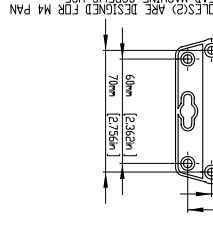

英文直譯有限公司
GAINTA INDUSTRIES LTD.

HOLE(S) ARE DESIGNED FOR M3X6M SELF-TAPPING SCREWS USE.

FOUR (4) MAX20 PAN HEAD SCREWS

SECTION 4-4

SCALE 2:3

圖紙編號: G256MFJG366MF

日期: 2013/02/08

繪圖: JACKY

英文直譯有限公司
GAINTA INDUSTRIES LTD.

圖紙編號: A

日期: 2013/02/08

繪圖: JACKY

英文直譯有限公司
GAINTA INDUSTRIES LTD.

Measuring DIM=	tolerances
0.5QL<=3.0mm	±0.1mm
3.0QL<=6.0 mm	±0.1mm
6.0QL<=30.0 mm	±0.2mm
30.0QL<=120.0 mm	±0.3mm
120.0QL<=400.0 mm	±0.5mm
400.0QL<=1000.0 mm	±0.8mm