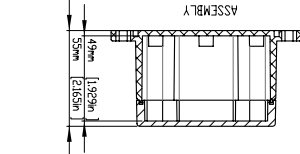

英文直譯有限公司
GAINTA INDUSTRIES LTD.

HOLE(S) ARE DESIGNED FOR M3X6M SELF-TAPPING SCREWS USE.

FOUR (4) MAX20 PAN HEAD SCREWS

SECTION 4-4

SCALE 2:3

圖紙編號: G256MFJG366MF

日期: 2013/02/08

繪圖: JACKY

英文直譯有限公司
GAINTA INDUSTRIES LTD.

圖紙編號: A

日期: 2013/02/08

繪圖: JACKY

英文直譯有限公司
GAINTA INDUSTRIES LTD.

Measuring DIM=	tolerances
0.5QL<=3.0mm	±0.1mm
3.0QL<=6.0 mm	±0.1mm
6.0QL<=30.0 mm	±0.2mm
30.0QL<=120.0 mm	±0.3mm
120.0QL<=400.0 mm	±0.5mm
400.0QL<=1000.0 mm	±0.8mm