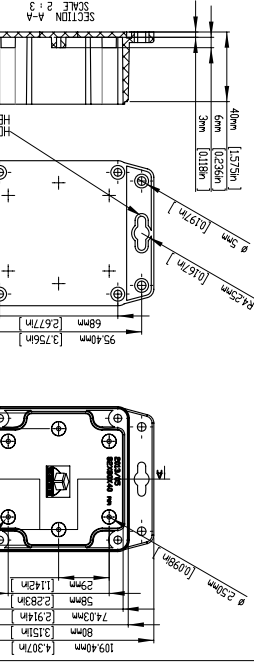

英文直譯有限公司
GAINTA INDUSTRIES LTD.

HOLE(S) ARE DESIGNED FOR M3X6M SELF-TAPPING SCREWS USE.

FOUR (4) MAX20 PAN HEAD SCREWS

SECTION 4-4

SCALE 2:3

圖紙編號: G256MFJG366MF

日期: 2013/02/08

繪圖: JACKY

英文直譯有限公司
GAINTA INDUSTRIES LTD.

圖紙編號: A

日期: 2013/02/08

繪圖: JACKY

英文直譯有限公司
GAINTA INDUSTRIES LTD.

Measuring DIM=	tolerances
0.5QL<=3.0mm	±0.1mm
3.0QL<=6.0 mm	±0.1mm
6.0QL<=30.0 mm	±0.2mm
30.0QL<=120.0 mm	±0.3mm
120.0QL<=400.0 mm	±0.5mm
400.0QL<=1000.0 mm	±0.8mm