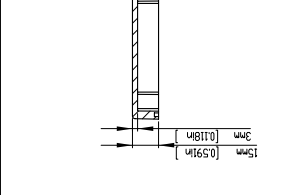

STOCK NO.	MATERIAL	BASE-COLOR	COVER-COLOR
G256MF	POLYCARBONATE	LIGHT GRAY(RAL7035)	LIGHT GRAY(RAL7035)
G256CMF	POLYCARBONATE	UL94-HB	CLEAR
G366MF	ABS UL94-HB	DARK GRAY(RAL7000)	DARK GRAY(RAL7000)

圖紙編號: G256MFJG366MF

日期: 2013/02/08

繪圖: JACKY

英文直譯有限公司
GAINTA INDUSTRIES LTD.

圖紙編號: A

日期: 2013/02/08

繪圖: JACKY

英文直譯有限公司
GAINTA INDUSTRIES LTD.

圖紙編號: G256MFJG366MF

日期: 2013/02/08

繪圖: JACKY

英文直譯有限公司
GAINTA INDUSTRIES LTD.

圖紙編號: A

日期: 2013/02/08

繪圖: JACKY

英文直譯有限公司
GAINTA INDUSTRIES LTD.

圖紙編號: A

日期: 2013/02/08

繪圖: JACKY

英文直譯有限公司
GAINTA INDUSTRIES LTD.

圖紙編號: A