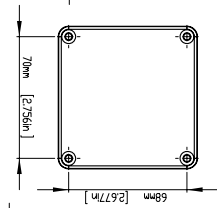

英文直譯有限公司
GAINTA INDUSTRIES LTD.

HOLE(S) ARE DESIGNED FOR M3X6M SELF-TAPPING SCREWS USE.

FOUR (4) MAX20 PAN HEAD SCREWS

SECTION 4-4

SCALE 2:3

圖紙編號: G256MFJG366MF

日期: 2013/02/08

繪圖: JACKY

英文直譯有限公司
GAINTA INDUSTRIES LTD.

圖紙編號: A

日期: 2013/02/08

繪圖: JACKY

英文直譯有限公司
GAINTA INDUSTRIES LTD.

Measuring DIM=	tolerances
0.5QL<=3.0mm	±0.1mm
3.0QL<=6.0 mm	±0.1mm
6.0QL<=30.0 mm	±0.2mm
30.0QL<=120.0 mm	±0.3mm
120.0QL<=400.0 mm	±0.5mm
400.0QL<=1000.0 mm	±0.8mm