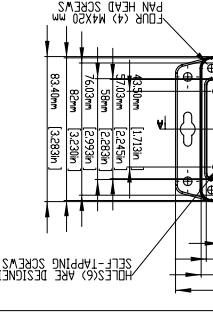

英文直譯有限公司
GAINTA INDUSTRIES LTD.

HOLE(S) ARE DESIGNED FOR M3X6M SELF-TAPPING SCREWS USE.

FOUR (4) MAX20 PAN HEAD SCREWS

SECTION 4-4

SCALE 2:3

圖紙編號: G256MFJG366MF

日期: 2013/02/08

繪圖: JACKY

英文直譯有限公司
GAINTA INDUSTRIES LTD.

圖紙編號: A

日期: 2013/02/08

繪圖: JACKY

英文直譯有限公司
GAINTA INDUSTRIES LTD.

Measuring DIM=	tolerances
0.5QL<=3.0mm	±0.1mm
3.0QL<=6.0 mm	±0.1mm
6.0QL<=30.0 mm	±0.2mm
30.0QL<=120.0 mm	±0.3mm
120.0QL<=400.0 mm	±0.5mm
400.0QL<=1000.0 mm	±0.8mm