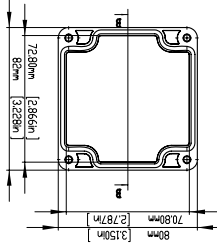

英文直譯有限公司
GAINTA INDUSTRIES LTD.

HOLE(S) ARE DESIGNED FOR M3X6M SELF-TAPPING SCREWS USE.

FOUR (4) MAX20 PAN HEAD SCREWS

SECTION 4-4

SCALE 2:3

圖紙編號: G256MFJG366MF

日期: 2013/02/08

繪圖: JACKY

英文直譯有限公司
GAINTA INDUSTRIES LTD.

圖紙編號: A

日期: 2013/02/08

繪圖: JACKY

英文直譯有限公司
GAINTA INDUSTRIES LTD.

Measuring DIM=	tolerances
0.5QL<=3.0mm	±0.1mm
3.0QL<=6.0 mm	±0.1mm
6.0QL<=30.0 mm	±0.2mm
30.0QL<=120.0 mm	±0.3mm
120.0QL<=400.0 mm	±0.5mm
400.0QL<=1000.0 mm	±0.8mm