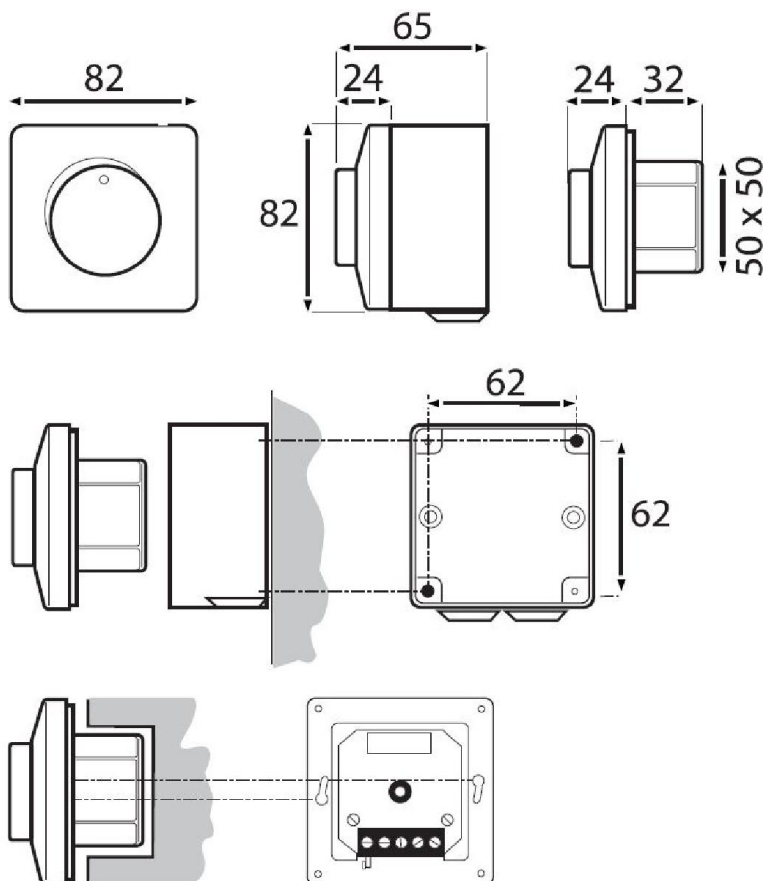

AREB are industrial regulators dedicated for fan speed control in single phase ventilation and heating installations (potentiometer regulation). Devices are equipped with minimum speed adjust, fuse protection (with spare fuse), ON/OFF status LED indicator and regulation position memory. Ignition after pushing the potentiometer. Regulators are dedicated for both: on-wall and in-wall montage. Manufactured in compliance with: EN61000-6-1, EN61000-6-3, EN60669-1 and EN60669-2-1.

Max output current: 2,5 A

Supply voltage: 230 V , 50/60 Hz

Power range: 80 - 460 W

GRAPH OF CONNECTION

- 1 - Power supply 230 50 Hz
- 2 - fuse (fast)
- 3 - Regulated motor output
- 4 - Unregulated output 230V