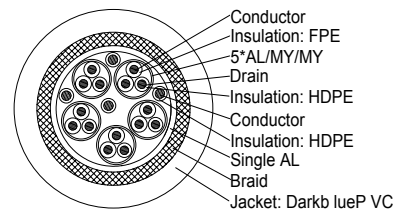

General

Operating temperature from / to (°C):	-10 / +80
Warranty (years):	10

clicktronic®

entertainment.
pure.

casual

Mini DisplayPort plug

HDMI™ plug (type A)

Cross section