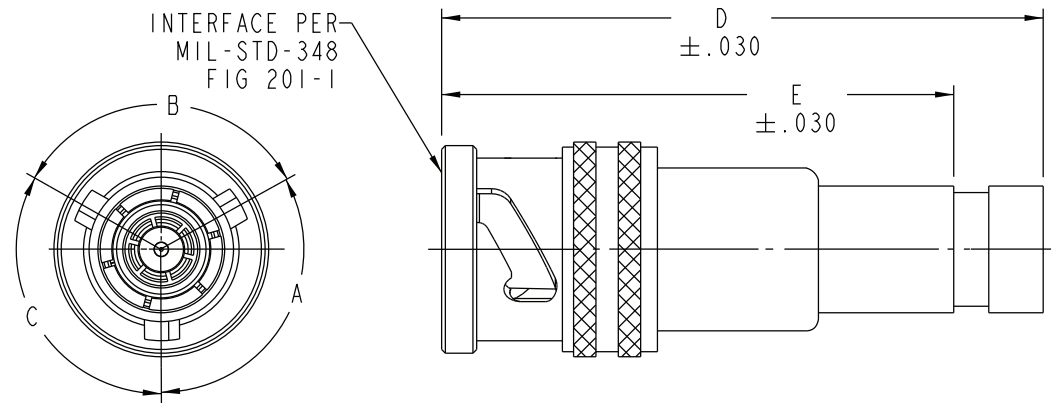

REVISIONS			
REV	DESCRIPTIONS	DATE	APPROVED
H	ECO 53315	5-13-11	C. MONAHAN

DASH NO.	CABLES ACCOMODATED	ASSEMBLE PER	DIM "D"	DIM "E"
-201	M17/176-00002	TA1-201	1.540	1.375
-202	TWC-78-1			
-203	TWC-124-1A			
-204	10602, RAYCHEM			
-205	TWAC-78-1F2			
-206	7826D0130, RAYCHEM			
-207	83310, BELDEN			
-208	202-3927, MICRODOT			
-209	202-3942, MICRODOT			
-210	8451, BELDEN			
-211	202-3934, MICRODOT			
-212	2524E0114, RAYCHEM			
-213	TWC-78-2, M17/45-RG108			
-214	TWC-124-2			
-215	BL982, TIMES			
-216	BL1242, TIMES			
-217	M27500-22 RC2S06			
-218	EDP221888, RAYCHEM			
-219	252601114, RAYCHEM			
-220	GC875RR1, GRUMMAN			
-221	10614, RAYCHEM GC875TM24H, GRUMMAN			
-222	10613, RAYCHEM			
-223	HMS2-1149, HUGHES			
-224	TWCP-124-3			
-225	PS665PL, PRIME STOCK			
-226	TWCP-124-5	TA1-209	1.660	1.495

KEY LETTER	A DEGREES	B DEGREES	C DEGREES	COLOR BAND
NONE	120°	120°	120°	NONE
T	100°	150°	110°	RED
U	120°	130°	110°	ORANGE
V	115°	130°	115°	YELLOW
W	125°	110°	125°	GREEN
X	130°	100°	130°	BLUE
Y	110°	140°	110°	VIOLET
Z	100°	160°	100°	GRAY
S	135°	135°	90°	WHITE

-201 SHOWN

I. EXAMPLE OF COMPLETE MODEL NO:
 BASIC MODEL NO PL75MC T - 201 CABLE GROUP DASH NO (SEE TABLE 1)
 POLARIZATION LETTER T
 NONE REQD FOR STD POLARIZATION (SEE TABLE 2)

NOTES: UNLESS OTHERWISE SPECIFIED.

INTERPRET DRAWING PER MIL-STD-100. DIMENSIONS ARE IN INCHES AND INCLUDE FINISH THICKNESS UNLESS OTHERWISE SPECIFIED.		TOL: UNLESS SPECIFIED. .XX ± .005 .XXX ± .010 .XXXX ± .015 ANGLE ± .015		<p>Cinch Connectivity Solutions 299 Johnson Ave. Ste. 100 Waseca, MN 56093 1-800-247-8256</p>
DRN L. MCLENNAN 6-28-11	QUALITY	MATERIAL:	TITLE: PL75MC/T/U/V/ W/X/Y/Z/S	
N/A	BLANK LENGTH (REF. ONLY)	FINISH:	SIZE CAGE CODE B 14949	DRAWING NO. 3-0285
N/A	APPROVED	DO NOT SCALE DWG	SCALE 6/1	DATE 4/6/94
SURFACE AREA	PROJ FILE NO. 3-0285			SHEET 1 OF 3