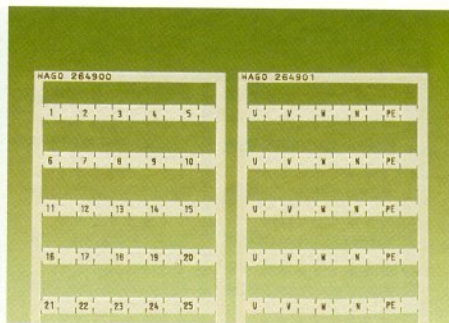

# 8 Miniature WSB Quick Marking System

<b>Horizontal marking</b> Consecutive letters/symbols each strip 10 strips with 10 markers for each card ex. for 2-conductor terminal blocks Series 264	<b>Horizontal marking</b> Consecutive letters/symbols each strip 10 strips with 10 markers for each card ex. for 4-conductor terminal blocks Series 264	<b>Colored marker cards</b> Horizontal marking Additional item-numbers 10 strips with 10 markers for each card ex. for 2- and 4-cond. terminal blocks Series 264
--	--	---