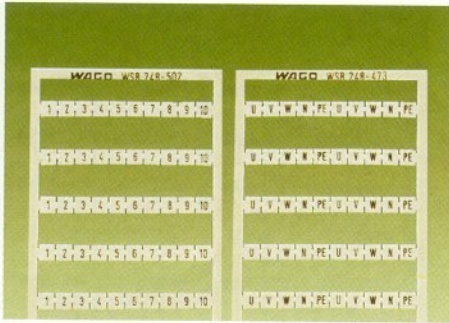

Marking per card	Item-No.	Pack.-unit pcs	Marking per card	Item-No.	Pack.-unit pcs	Color	Item-No.
1 ... 10 (10x)	<b>248-502</b>	5 cards	1, , 2, , 3, , 4, , 5, ;			<b>Colored marker cards</b>	
11 ... 20 (10x)	<b>248-503</b>	5 cards	to			All markings stated opposite are also available with black printing on colored marker cards.	
21 ... 30 (10x)	<b>248-504</b>	5 cards	46, , 47, , 48, , 49, , 50, ; (1 each)			Add. item-No. for colored marker cards	
31 ... 40 (10x)	<b>248-505</b>	5 cards	<b>264-900</b>		5 cards	yellow	.../000-002
41 ... 50 (10x)	<b>248-506</b>	5 cards	U, , V, , W, , N, , PE, ; (10x)			red	.../000-005
51 ... 60 (10x)	<b>248-569</b>	5 cards	<b>264-901</b>		5 cards	blue	.../000-006
61 ... 70 (10x)	<b>248-570</b>	5 cards	L1, , L2, , L3, , N, , PE, ; (10x)			grey	.../000-007
71 ... 80 (10x)	<b>248-571</b>	5 cards	<b>264-902</b>		5 cards	orange	.../000-012
81 ... 90 (10x)	<b>248-572</b>	5 cards	1, , 1, , 1, , 1, , 1, ; (10x)			light green	.../000-017
91 ... 100 (10x)	<b>248-573</b>	5 cards	<b>264-903</b>		5 cards	green	.../000-023
1 ... 50 (2x)	<b>248-566</b>	5 cards	2, , 2, , 2, , 2, , 2, ; (10x)			violet	.../000-024
U, V, W, N, PE, U, V, W, N, PE; (10x)	<b>248-474</b>	5 cards	<b>264-904</b>		5 cards	Ordering example	
L1, L2, L3, N, PE, L1, L2, L3, N, PE; (10x)	<b>248-472</b>	5 cards	3, , 3, , 3, , 3, , 3, ; (10x)			Marking 41 ... 50 on yellow card	
plain, for self-marking	<b>248-501</b>	5 cards	<b>264-905</b>		5 cards	<b>248-506/000-002</b>	
<b>Fibre tip marking pen,</b> for permanent marking	<b>210-110</b>	1				<b>Note:</b> Please note that colored marker cards are normally on longer delivery and more expensive than standard cards.	