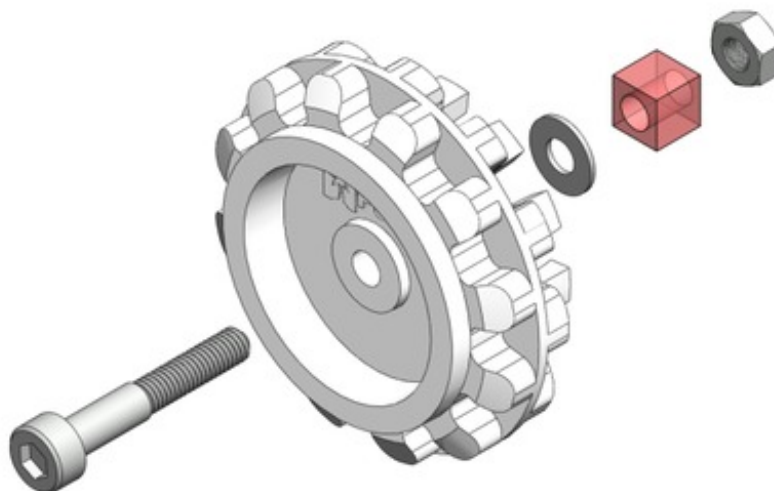

Pololu 42x19mm Idler Wheel/Sprocket Pair - White

Overview

These idlers have 3.5 mm diameter circular holes that allow them to spin freely when used with the included shoulder bolts or similar mounting hardware. The plastic hubs are the same as the idler sprockets included with the Pololu 22T and 30T track sets, and they can be used with the 30T track set as additional idler sprockets:

They can be used with the included ruer tires as idler wheels that have the same overall dimensions as our 42×19mm wheels:

This product includes two idler sprockets/hubs, two ruer tires, and mounting hardware consisting of two shoulder bolts, two M3 nuts, and two washers. The idler sprocket/wheel can be mounted with the provided shoulder bolt as shown in the diagram below. (The red block represents a bracket or chassis that the sprocket is being mounted to, and is not a part included with this product.) Our nylon spacers can be used to offset the idlers from a flat mounting surface.

Dimensions

- Hub diameter: 1.38" (35 mm)
- Wheel diameter: approx. 1.65" (42 mm)

The diagrams below show the dimensions of the hubs and the included shoulder bolts. (Note that the hub diagram is actually the diagram of a drive sprocket; the labeled dimensions are all the same for the idler version, but the center hole is circular for the idler hubs, not D-shaped, and there is no strain-relief slit.) The threaded portion of the shoulder bolts can be cut to the desired length.