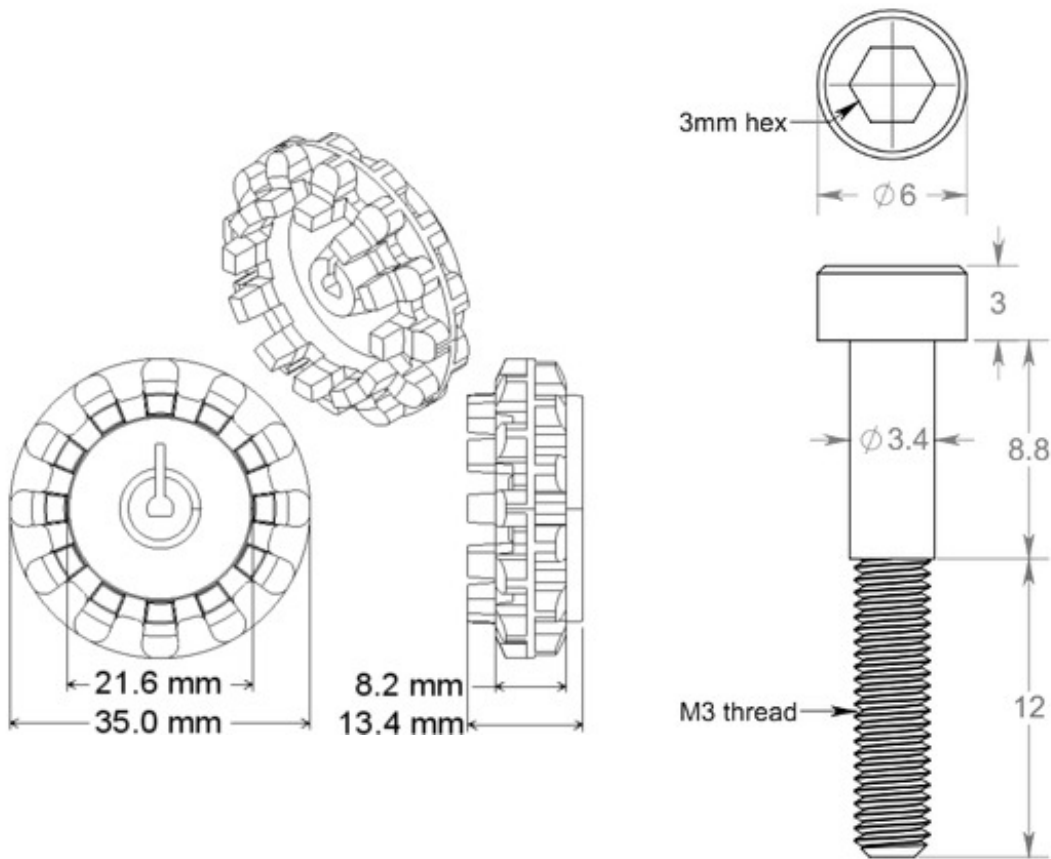

Pololu 42x19mm Idler Wheel/Sprocket Pair - White

Overview

These idlers have 3.5 mm diameter circular holes that allow them to spin freely when used with the included shoulder bolts or similar mounting hardware. The plastic hubs are the same as the idler sprockets included with the Pololu 22T and 30T track sets, and they can be used with the 30T track set as additional idler sprockets:

They can be used with the included ruer tires as idler wheels that have the same overall dimensions as our 42×19mm wheels:

This product includes two idler sprockets/hubs, two ruer tires, and mounting hardware consisting of two shoulder bolts, two M3 nuts, and two washers. The idler sprocket/wheel can be mounted with the provided shoulder bolt as shown in the diagram below. (The red block represents a bracket or chassis that the sprocket is being mounted to, and is not a part included with this product.) Our nylon spacers can be used to offset the idlers from a flat mounting surface.

Dimensions

- Hub diameter: 1.38" (35 mm)
- Wheel diameter: approx. 1.65" (42 mm)

The diagrams below show the dimensions of the hubs and the included shoulder bolts. (Note that the hub diagram is actually the diagram of a drive sprocket; the labeled dimensions are all the same for the idler version, but the center hole is circular for the idler hubs, not D-shaped, and there is no strain-relief slit.) The threaded portion of the shoulder bolts can be cut to the desired length.