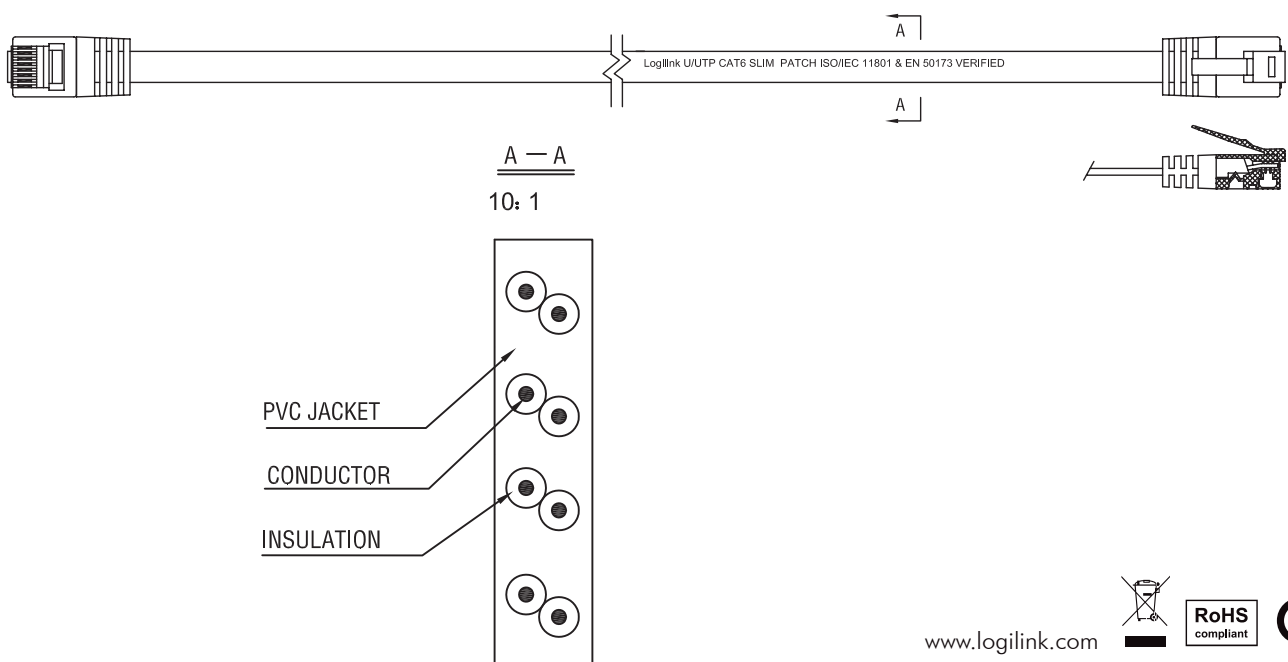

U/UTP Patch Cable Cat.6 SlimLine

Technical Features

Copper Wire

Category 6, U/UTP AWG 32

Slim flat cable, very flexible

Unshielded

ISO/IEC 11801, EN50288 and TIA/EIA-568-B.2-1

Technical Drawings

www.logilink.com

RoHS
compliant

Made in China

* The specifications and pictures are subject to change without notice.
*All trade names referenced are the registered trademark of their respective owners.

Length	White	EAN Code	Black	EAN Code
0.25 m	CF2011U	4052792024272	CF2013U	4052792024371
0.50 m	CF2021U	4052792024289	CF2023U	4052792024388
1.00 m	CF2031U	4052792024296	CF2033U	4052792024395
2.00 m	CF2051U	4052792024302	CF2053U	4052792024401
3.00 m	CF2061U	4052792024319	CF2063U	4052792024418
5.00 m	CF2071U	4052792024326	CF2073U	4052792024425
7.50 m	CF2081U	4052792024333	CF2083U	4052792024432
10.00 m	CF2091U	4052792024340	CF2093U	4052792024449
15.00 m	CF2101U	4052792024357	CF2103U	4052792024456
20.00 m	CF2111U	4052792024364	CF2113U	4052792024463

Package Contents

U/UTP Patch Cable Cat.6 SlimLine x 1

Packaging Informations

Packing Dimension	mm
Packing Weight	g
Carton Dimension	mm
Carton Q'ty	pcs
Carton Weight	kg

X-ON Electronics

Largest Supplier of Electrical and Electronic Components