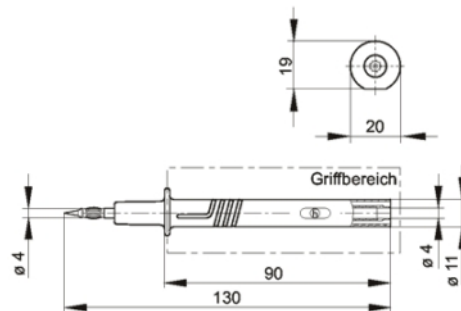

main menu

[home](#)
[test & measurement](#)
[download](#)

online catalogue T&M

[clamp-type test probes](#)
[crocodile clips](#)

[test probes](#)
 0,64 mm system
 2 mm system
 4 mm system
 4 mm sliding sleeve system
 4 mm safety system

PRUEF 2700

datasheet for PRUEF 2700
article number: 972319100

[View Full-Size Image](#)**search****Messetermine**

No events

product description:	order number: 972 319-100
description:	Safety test probe with dual function. Tip for penetrating insulation and oxide layers and 4 mm diameter pin for insertion in sockets. 4 mm diameter brass socket connection. Connects with safety measuring leads.
typ:	PRUEF 2700 schwarz/black
system:	4 mm safety system
order number:	972 319-100
color versions:	
technical data	
measurement category	CAT III
norm	IEC 61010
pin dimensions	4 mm
type of contact:	socket
type of termination:	4 mm socket
rated voltage:	AC/DC 1000 V
contact resistance:	2 mOhm
material	
contact material:	brass, contact spring: copper beryllium
contact surface material:	nickel-plated
housing material:	PP
environmental conditions:	
temperature range:	-25 °C to +80 °C
inflammable class:	
housing:	94 HB
drawing	