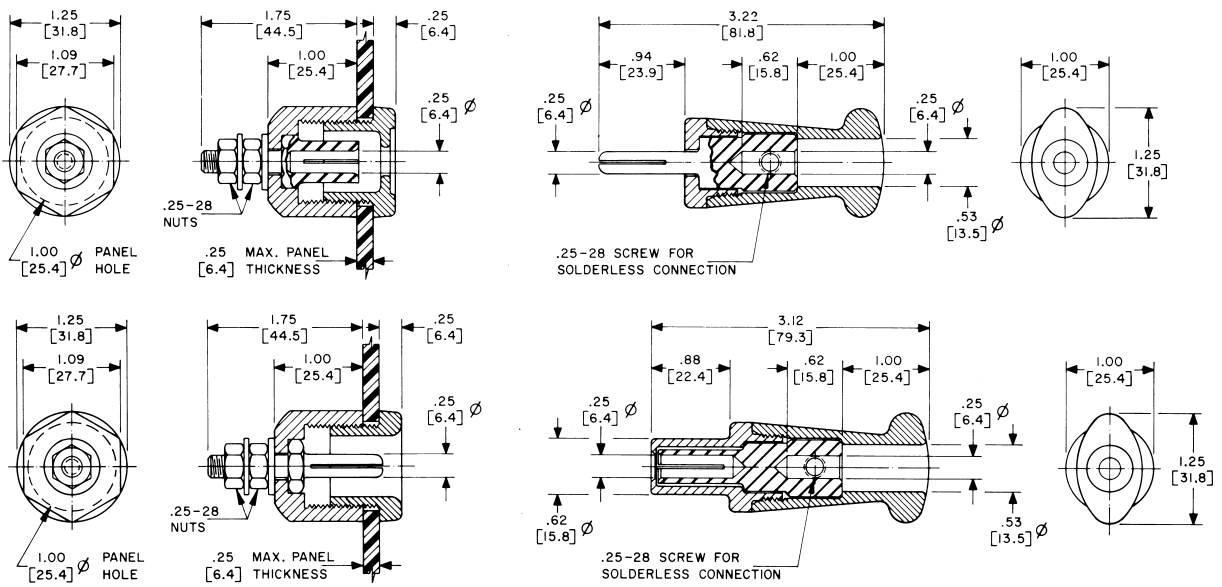

50 AMPERETYPES OUTLINES