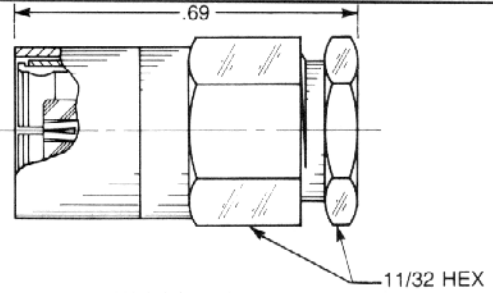

CABLE PLUGS

75 ohm

SNAP-ON MATING

Straight Female Cable Plug

Clamp type for flexible cable:
 2702-1551-0XX (Gold plated)
 2702-7551-0XX (Nickel plated)

Straight Female Cable Plug

Crimp type for flexible cable:
 2702-1571-0XX (Gold plated)
 2702-7571-0XX (Nickel plated)

Right Angle Female Cable Plug

Clamp type for flexible cable:
 2705-1551-0XX (Gold plated)
 2705-7551-0XX (Nickel plated)

Right Angle Female Cable Plug

Crimp type for flexible cable:
 2715-1521-0XX (Gold plated)
 2715-7521-0XX (Nickel plated)