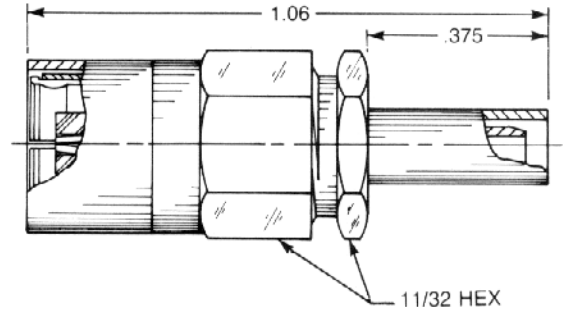

CABLE PLUGS

75 ohm

SNAP-ON MATING

Straight Female Cable Plug

Clamp type for flexible cable:
 2702-1551-0XX (Gold plated)
 2702-7551-0XX (Nickel plated)

Straight Female Cable Plug

Crimp type for flexible cable:
 2702-1571-0XX (Gold plated)
 2702-7571-0XX (Nickel plated)

Right Angle Female Cable Plug

Clamp type for flexible cable:
 2705-1551-0XX (Gold plated)
 2705-7551-0XX (Nickel plated)

Right Angle Female Cable Plug

Crimp type for flexible cable:
 2715-1521-0XX (Gold plated)
 2715-7521-0XX (Nickel plated)