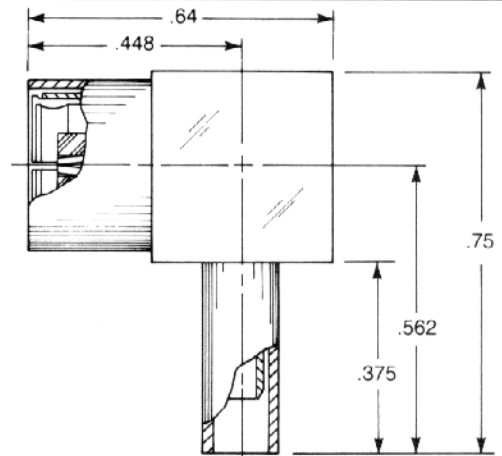

CABLE PLUGS

75 ohm

SNAP-ON MATING

Straight Female Cable Plug

Clamp type for flexible cable:
 2702-1551-0XX (Gold plated)
 2702-7551-0XX (Nickel plated)

Straight Female Cable Plug

Crimp type for flexible cable:
 2702-1571-0XX (Gold plated)
 2702-7571-0XX (Nickel plated)

Right Angle Female Cable Plug

Clamp type for flexible cable:
 2705-1551-0XX (Gold plated)
 2705-7551-0XX (Nickel plated)

Right Angle Female Cable Plug

Crimp type for flexible cable:
 2715-1521-0XX (Gold plated)
 2715-7521-0XX (Nickel plated)