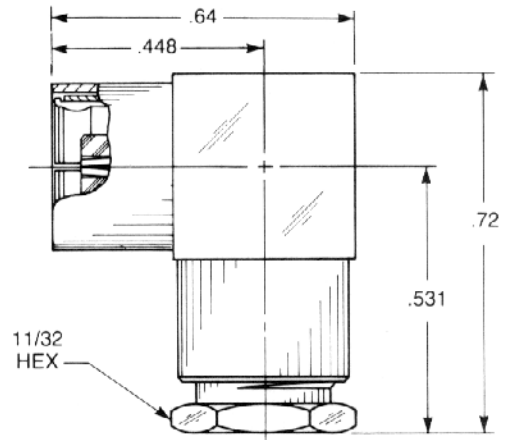

CABLE PLUGS

75 ohm

SNAP-ON MATING

Straight Female Cable Plug

Clamp type for flexible cable:
 2702-1551-0XX (Gold plated)
 2702-7551-0XX (Nickel plated)

Straight Female Cable Plug

Crimp type for flexible cable:
 2702-1571-0XX (Gold plated)
 2702-7571-0XX (Nickel plated)

Right Angle Female Cable Plug

Clamp type for flexible cable:
 2705-1551-0XX (Gold plated)
 2705-7551-0XX (Nickel plated)

Right Angle Female Cable Plug

Crimp type for flexible cable:
 2715-1521-0XX (Gold plated)
 2715-7521-0XX (Nickel plated)