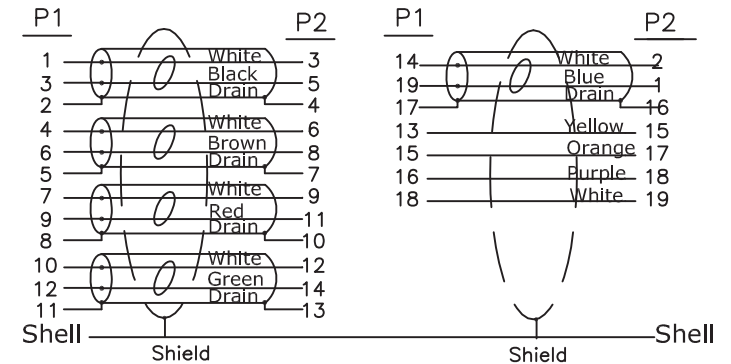

ELECTRICAL TEST:

- 1.100% OPEN & SHORT & MIS WIRE TEST
- 2.CONTACT RESISTANCE:2 OHM(MAX)
- 3.INSULATION RESISTANCE:10M OHM(MIN)
- 4.HI-POT TEST:DC 300V/10ms

Model No.	EAN Code	Length
CH0030	4260113575734	1000±30mm
CH0031	4260113575741	1500±30mm
CH0032	4260113575758	2000±30mm
CH0033	4260113575765	3000±40mm
CH0034	4260113575772	4600±50mm

PIN Assignment

CABLE MARKING:

HIGH SPEED HDMI® CABLE WITH ETHERNET E**** (UL) AWM STYLE 20276 80 °C 30V VW-1 *****

NO	P/N	DESCRIPTION	Q'TY	UNIT
13	A10-R075136	H.S.T: ϕ 1.0*7mm BLACK	4	PCS
12	A6-0000385	HDMI DM DUST CAP	1	PCS
11	A6-0000015	HDMI AM DUST CAP	1	PCS
10	A5-R047001	45P BLACK PVC	16	G
9	A5-R047011	PE	4	G
8	A10-R075174	H.S.T: ϕ 1.5*7mm BLACK	6	PCS
7	A10-R075133	H.S.T: ϕ 1.5*16mm BLACK	1	PCS
6	A10-R065356	H.S.T: ϕ 0.6*8MM BLACK	6	PCS
5	A6-R104507	HDMI DM BACK SHELL NICKEL PLATED	1	PCS
4	A6-R104506	HDMI DM FRONT SHELL GOLD PLATED	1	PCS
3	A2-R028403	HDMI D M 19P INSULATION :BLACK 19PIN PIN GOLD PLATED	1	PCS
2	A2-R020044	HDMI M 19P SHELL GOLD PLATED SOLDER INSULATION :BLACK	1	PCS
1	A4-R001864	UL20276 (34AWG*1P+EAM)*5C+32AWG*1P+32AWG*2C+AB 16/10/0.08 TC JACKET COLOR:BLACK OD: 4.2MM	L	M

REV.	TOLERANCE		DESCRIPTION	DATE
	INCHES	M/M		
.X	.015	.30	2direct GmbH TITLE: HDMI type A Male to Micro HDMI type D Male Cable, Black	
.XX	.010	.10		
.XXX	.005	.05		
DRAWN BY	JOE		CUSTOMER :	
CHECK BY			CUSTOMER P/N:	
APPD BY			SCALE	NONE
			UNIT	MM
			DATE	11.08.02
			DRAWING NO:	REV A
				1/2