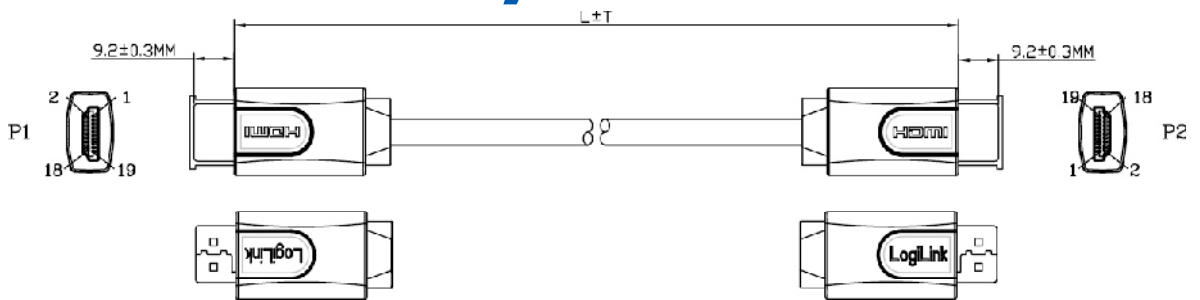

Art No. CHB1101 to CHB1120

HDMI Cable, M/M, High Speed with Ethernet, Black

The optimized HDMI cable is specially designed for the latest HDMI version. The HDMI Ethernet Channel technology consolidates video, audio, and data streams into a single HDMI cable, and enables high-speed networking at up to 100 Mb/sec. Audio Return Channel allows an HDMI-connected TV with a built-in tuner to send audio data "upstream" to a surround audio system. Imaging 3D via HDMI and support all HDTV formats including 480p, 720p, 1080i, 1080p and 4K (4096 x 2160). In addition to RGB color and x.v.Color, it supports for three additional color spaces (sYCC60, Adobe RGB, and Adobe YCC601), enabling to deliver better accurate color on an HDTV.

Pin Assignment

* The specifications and pictures are subject to change without notice.
*All trade names referenced are the registered network of their respective owners.

Art No. CHB1101 to CHB1120

HDMI Cable, M/M, High Speed with Ethernet, Black

Specification:

- HDMI High Speed with Ethernet Cable, Gold plated, Type A, M/M, length: from 1M to 20M
- UL20276 (28AWG*IPR+EAM)*5C+28AWG*4C+AEB OD:7.3MM Black
- HDMI Male 19P Solder Type, Insulation: Black, Gold Plated
- Transparent PE
- PVC 65P Color: Black
- HDMI Transparent Dust Cap
- PVC 45P Color: Blue

Electrical Test:

1. 100% Test (Open, Short, Mis Wire)
2. Contact Resistance: 2 ohm max.
3. Insulation Resistance: 10M ohm min.
4. Hi-Pot Test: DC 300V/10ms

Packaging Information:

Model Name	L	T	Q'ty	Carton Dimension	EAN Code
CHB1101	100cm	2cm	20pcs	420x340x270 mm	4260113572931
CHB1102	200cm	3cm	20pcs	420x340x270 mm	4260113572948
CHB1103	300cm	4cm	20pcs	420x340x270 mm	4260113572955
CHB1105	500cm	5cm	20pcs	420x340x270 mm	4260113572962
CHB1110	1,000cm	10cm	10pcs	490x440x220 mm	4260113572979
CHB1115	1,500cm	10cm	10pcs	490x440x220 mm	4260113572986
CHB1120	2,000cm	10cm	10pcs	490x440x220 mm	4260113572993