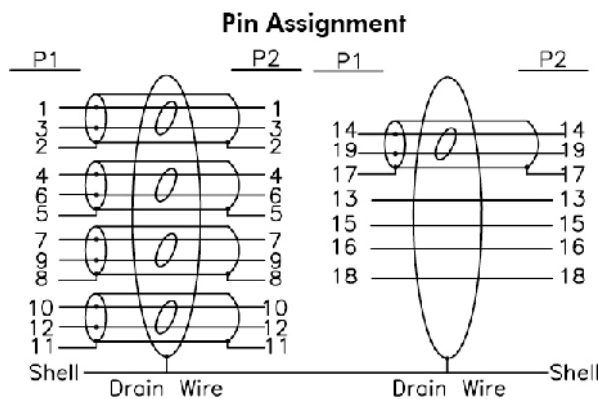

## HDMI/DVI Cable, M/M, Black

Our DVI to HDMI cable is specially designed for connecting your computers DVI output into your hi-def Plasma or LCD TV. We use premium grade material for our cable components and jackets. Our gold plated connectors ensure better connectivity, signal strength and cable-life longevity. Our DVI to HDMI cables are bi-directional, so you can send a signal from HDMI to DVI too. Set up your Multimedia Center like a professional, with the high quality cables you expect from us.

### Specification:

- HDMI to DVI Cable, Gold plated, length from 1M to 10M
- UL20276 (28AWG\*IPR+EAM)\*5C+28AWG\*4C+AEB OD:7.3MM Black
- HDMI Male 19P Solder Type, Insulation: Black, Gold Plated
- Transparent PE
- PVC 65P Color: Black
- HDMI Transparent Dust Cap
- PVC 45P Color: Blue