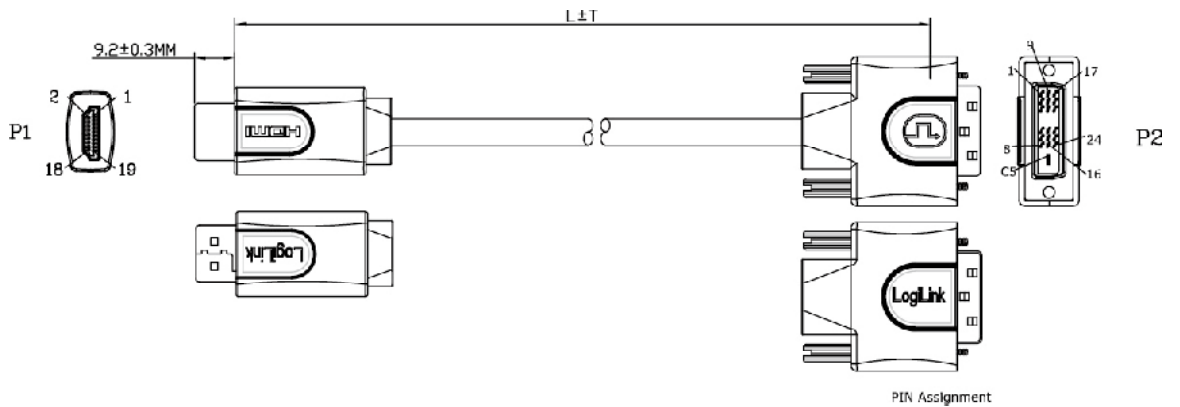

## HDMI/DVI Cable, M/M, Black

Our DVI to HDMI cable is specially designed for connecting your computers DVI output into your hi-def Plasma or LCD TV. We use premium grade material for our cable components and jackets. Our gold plated connectors ensure better connectivity, signal strength and cable-life longevity. Our DVI to HDMI cables are bi-directional, so you can send a signal from HDMI to DVI too. Set up your Multimedia Center like a professional, with the high quality cables you expect from us.

### Specification:

- HDMI to DVI Cable, Gold plated, length from 1M to 10M
- UL20276 (28AWG\*IPR+EAM)\*5C+28AWG\*4C+AEB OD:7.3MM Black
- HDMI Male 19P Solder Type, Insulation: Black, Gold Plated
- Transparent PE
- PVC 65P Color: Black
- HDMI Transparent Dust Cap
- PVC 45P Color: Blue