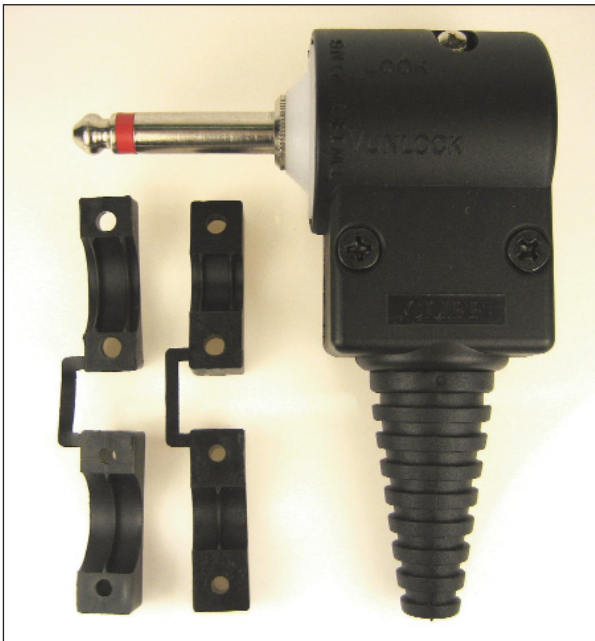

CLIFF

CLIFFCON JUMBO JACK

Mono Straight Type - CL2075
Stereo Straight Type - CL2075S

Mono 90° Type - CL2076
Stereo 90° Type - CL2076S

Cliffcon Jumbojack offers a solution to the problem of connecting large section cables to conventional 1/4" jack plugs.

There are applications in professional sound installations, where it is necessary to link equipment with low resistance cables. Such cables tend to have large X section conductors, and can have diameters up to 15mm. Connecting such cables to conventional jack plugs is difficult, due to the mismatch of size.

Cliffcon Jumbojack addresses this problem. It allows large Ø cable to be connected to conventional 1/4" jack plug contacts, and has large / secure screw type cable clamps, to keep the cable in place. The cable grommet is useable for Ø8mm. For up to Ø15mm, discard the grommet.