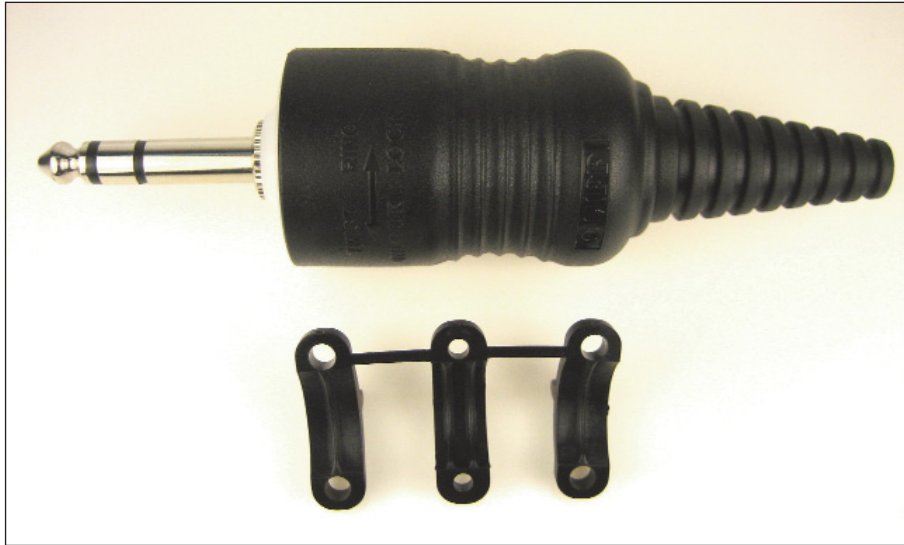

CLIFF

CLIFFCON JUMBO JACK

Mono Straight Type - CL2075
Stereo Straight Type - CL2075S

Mono 90° Type - CL2076
Stereo 90° Type - CL2076S

Cliffcon Jumbojack offers a solution to the problem of connecting large section cables to conventional 1/4" jack plugs.

There are applications in professional sound installations, where it is necessary to link equipment with low resistance cables. Such cables tend to have large X section conductors, and can have diameters up to 15mm. Connecting such cables to conventional jack plugs is difficult, due to the mismatch of size.

Cliffcon Jumbojack addresses this problem. It allows large Ø cable to be connected to conventional 1/4" jack plug contacts, and has large / secure screw type cable clamps, to keep the cable in place. The cable grommet is useable for Ø8mm. For up to Ø15mm, discard the grommet.