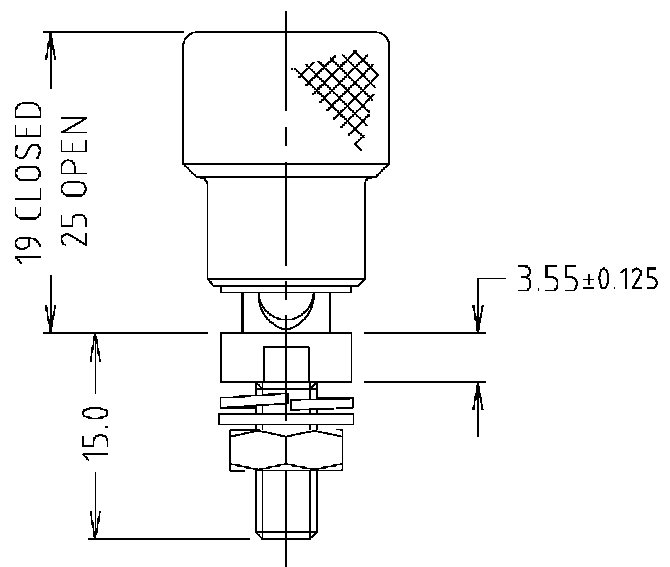

CLIFF

HI-FI TERMINAL TP/6CS

Brass / Gold plated terminal with coloured insert with $\text{Ø}4.0\text{mm}$ cross hole.

CL2160B - TP/6CS BLACK

CL2160R - TP/6CS RED

$\text{Ø}6.80$ RED OR BLACK
COLOURED INSERT.