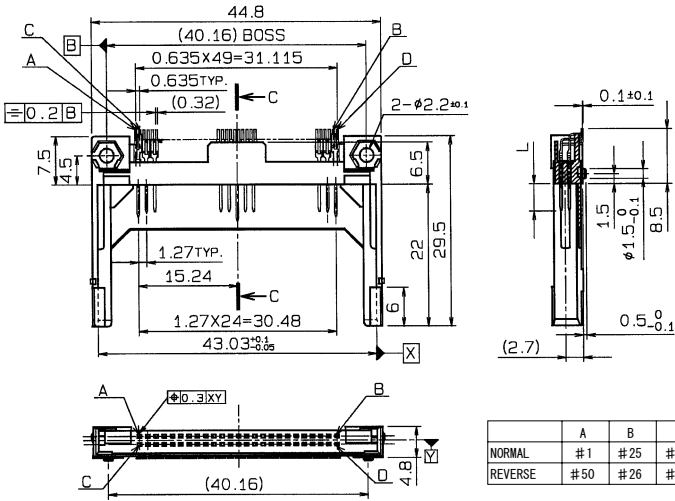

Compact Flash Memory Card Connectors

SERIES

5610

Type I Stand off H=0mm

● Connector

	A	B	C	D
NORMAL	#1	#25	#26	#50
REVERSE	#50	#26	#25	#1