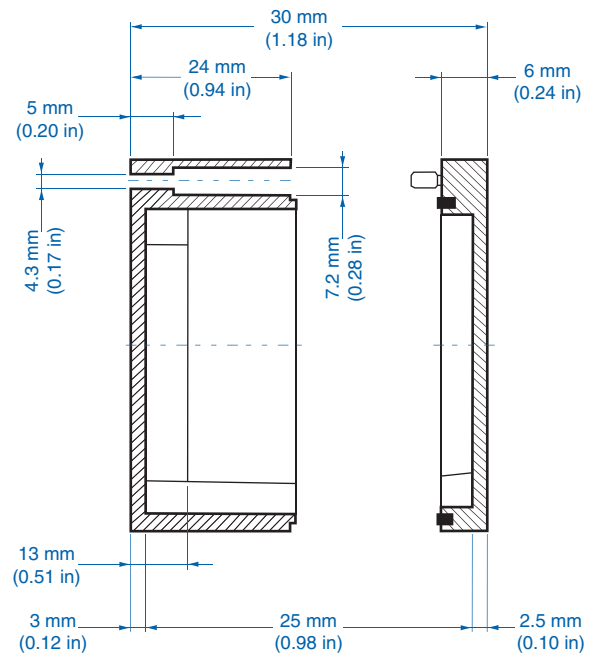

With the help of the steel mounting plates, even large and heavy components can be securely mounted. The mounting plates are available from enclosures AL 88-6 and larger.

External Hinges*

DIN Rail*

Sample Application

External Mounting Tabs*

Sample Application

* sold separately

AL 55-3 – Aluminum – 50 x 45 mm (1.97 x 1.77 in.)

Standard Features

- **Protection Level:** IP65
- **Technical:** Smooth Sidewalls
- **Enclosure Material:** Cast Aluminum, Al Si 12
- **Temperature Range:** -40°C to 100°C (-40°F to 212°F)
- **Gasket Material:** Polyurethane
-35°C to 80°C (-31°F to 176°F)
- **Color:** Silver Gray, RAL 7001
- **Accessories:** See section below

Aluminum

Ordering Information	Cat. No.	Type	Length	Dimensions mm (in)		Std. Pk.
				Width	Height	
Enclosure	150-001	AL 55-3	50 mm (1.97 in)	45 mm (1.77 in)	30 mm (1.18 in)	1

Standard Features

- **Protection Level:** IP65
- **Technical:** Smooth Sidewalls
- **Enclosure Material:** Cast Aluminum, Al Si 12
- **Temperature Range:** -40°C to 100°C (-40°F to 212°F)
- **Gasket Material:** Polyurethane
-35°C to 80°C (-31°F to 176°F)
- **Color:** Silver Gray, RAL 7001
- **Accessories:** See section below

Please refer to pages 136-140 for additional accessories and detailed information.

AL 1006-3 – Aluminum – 98 x 64 mm (3.86 x 2.52 in.)

Standard Features

- **Protection Level:** IP65
- **Technical:** Smooth Sidewalls
- **Enclosure Material:** Cast Aluminum, Al Si 12
- **Temperature Range:** -40°C to 100°C (-40°F to 212°F)
- **Gasket Material:** Polyurethane
-35°C to 80°C (-31°F to 176°F)
- **Color:** Silver Gray, RAL 7001
- **Accessories:** See section below