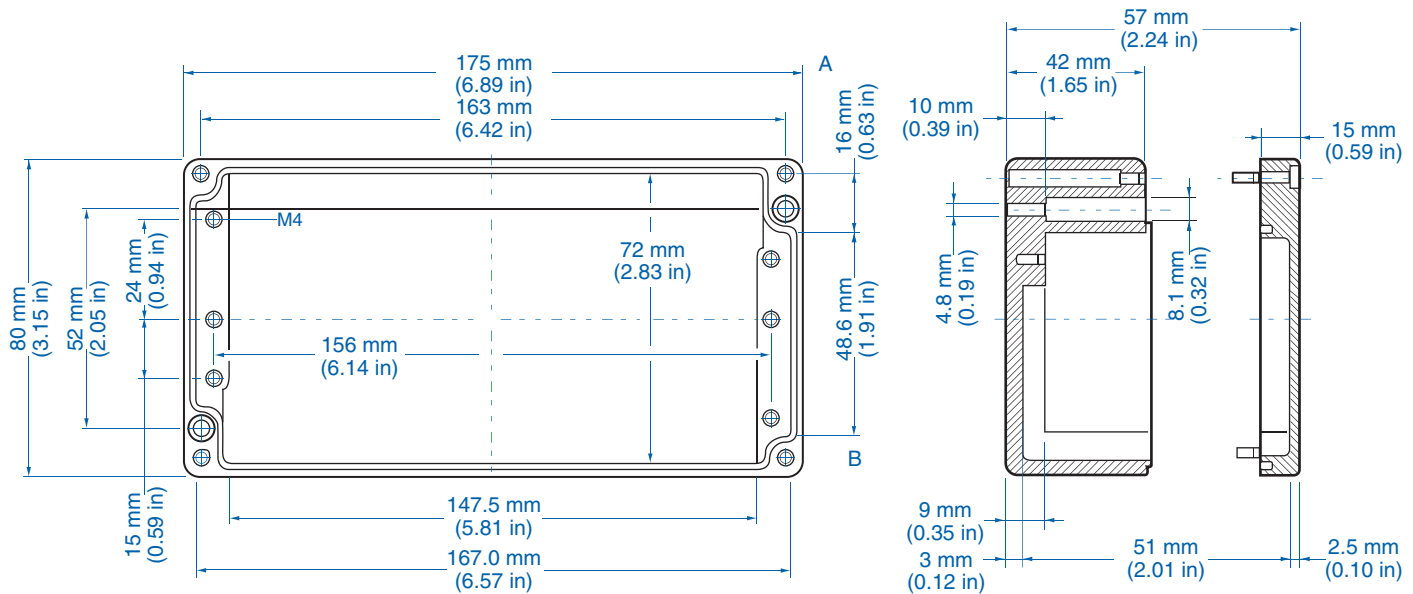

Accessories

Ordering Information	Cat. No.	Type	Std. Pk.
Mounting Plate	155-007	ALMPS-1808	1
Mounting Tab Kit - small	154-004	MT-AL1	1

Please refer to pages 136-140 for additional accessories and detailed information.