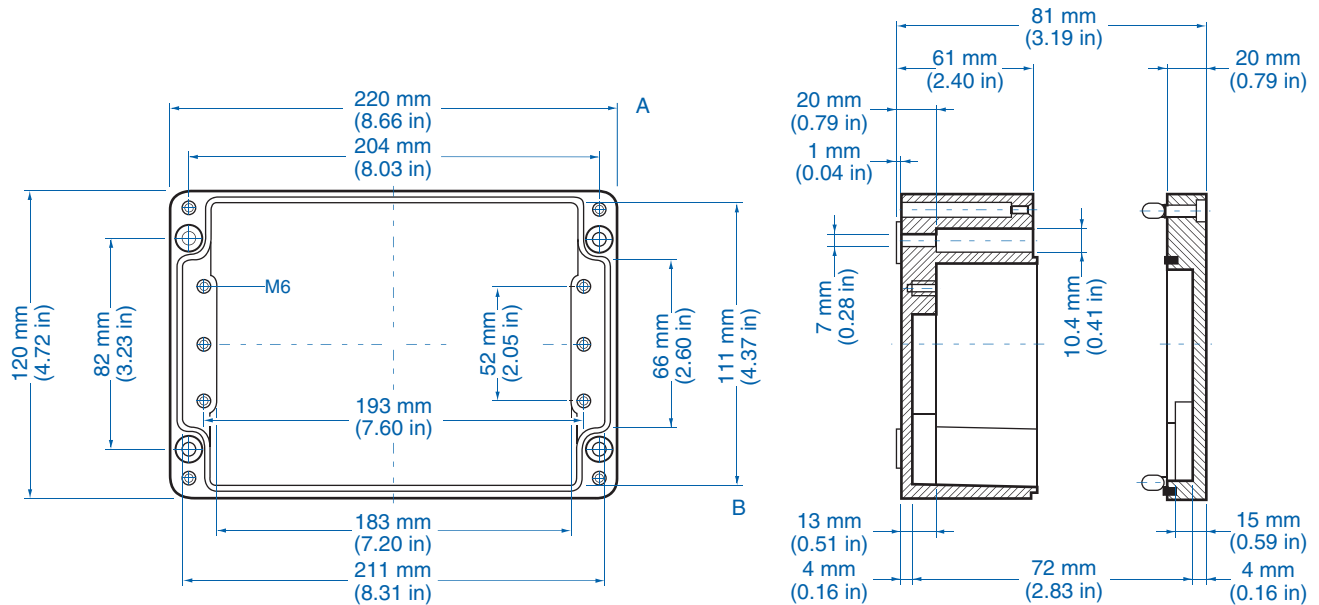

Please refer to pages 136-140 for additional accessories and detailed information.

Standard Features

- **Protection Level:** IP65
- **Technical:** Smooth Sidewalls
- **Enclosure Material:** Cast Aluminum, Al Si 12
- **Temperature Range:** -40°C to 100°C (-40°F to 212°F)
- **Gasket Material:** Polyurethane
-35°C to 80°C (-31°F to 176°F)
- **Color:** Silver Gray, RAL 7001
- **Accessories:** See section below

Aluminum

Ordering Information	Cat. No.	Type	Length	Dimensions mm (in)		Std. Pk.
				Width	Height	
Enclosure	150-010	AL 2212-8	220 mm (8.66 in)	120 mm (4.72 in)	80 mm (3.15 in)	1

Accessories

Ordering Information	Cat. No.	Type	Std. Pk.
Mounting Plate	155-010	ALMPS-2212	1
Hinge Kit Set	154-210	HK-AL	1
DIN Rail TS 35 - 35 x 208mm	162-010	TS35/208	1
Mounting Tab Kit - large	154-006	MT-AL2	1

Please refer to pages 136-140 for additional accessories and detailed information.

AL 1616-9 – Aluminum – 160 x 160 mm (6.30 x 6.30 in.)

Standard Features

- **Protection Level:** IP65
- **Technical:** Smooth Sidewalls
- **Enclosure Material:** Cast Aluminum, Al Si 12
- **Temperature Range:** -40°C to 100°C (-40°F to 212°F)
- **Gasket Material:** Polyurethane
-35°C to 80°C (-31°F to 176°F)
- **Color:** Silver Gray, RAL 7001
- **Accessories:** See section below