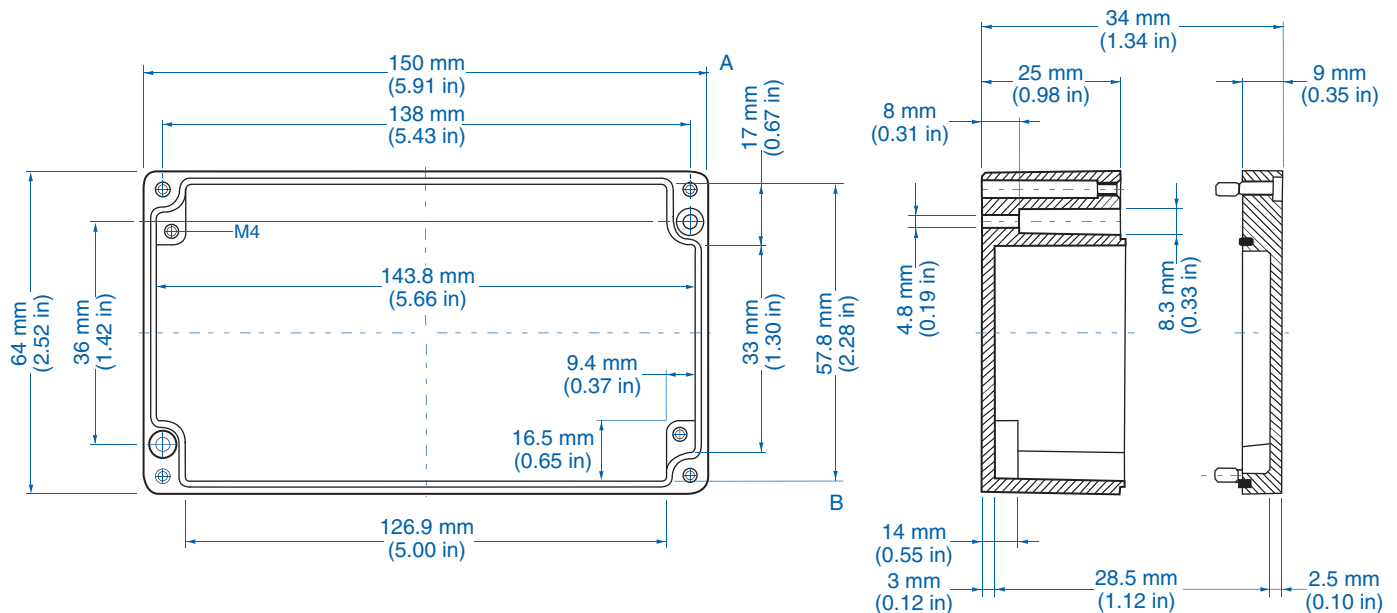

Please refer to pages 136-140 for additional accessories and detailed information.

AL 1006-3 – Aluminum – 98 x 64 mm (3.86 x 2.52 in.)

Standard Features

- **Protection Level:** IP65
- **Technical:** Smooth Sidewalls
- **Enclosure Material:** Cast Aluminum, Al Si 12
- **Temperature Range:** -40°C to 100°C (-40°F to 212°F)
- **Gasket Material:** Polyurethane
-35°C to 80°C (-31°F to 176°F)
- **Color:** Silver Gray, RAL 7001
- **Accessories:** See section below

Please refer to pages 136-140 for additional accessories and detailed information.

Standard Features

- **Protection Level:** IP65
- **Technical:** Smooth Sidewalls
- **Enclosure Material:** Cast Aluminum, Al Si 12
- **Temperature Range:** -40°C to 100°C (-40°F to 212°F)
- **Gasket Material:** Polyurethane
-35°C to 80°C (-31°F to 176°F)
- **Color:** Silver Gray, RAL 7001
- **Accessories:** See section below

Aluminum

Ordering Information	Cat. No.	Type	Length	Dimensions mm (in)		Std. Pk.
				Width	Height	
Enclosure	150-004	AL 1506-3	150 mm (5.91 in)	64 mm (2.52 in)	34 mm (1.34 in)	1

Accessories

Ordering Information	Cat. No.	Type	Std. Pk.
Mounting Tab Kit- small	154-004	MT-AL1	1

Please refer to pages 136-140 for additional accessories and detailed information.

AL 88-6 – Aluminum – 80 x 75 mm (3.15 x 2.95 in.)

Standard Features

- **Protection Level:** IP65
- **Technical:** Smooth Sidewalls
- **Enclosure Material:** Cast Aluminum, Al Si 12
- **Temperature Range:** -40°C to 100°C (-40°F to 212°F)
- **Gasket Material:** Polyurethane
-35°C to 80°C (-31°F to 176°F)
- **Color:** Silver Gray, RAL 7001
- **Accessories:** See section below