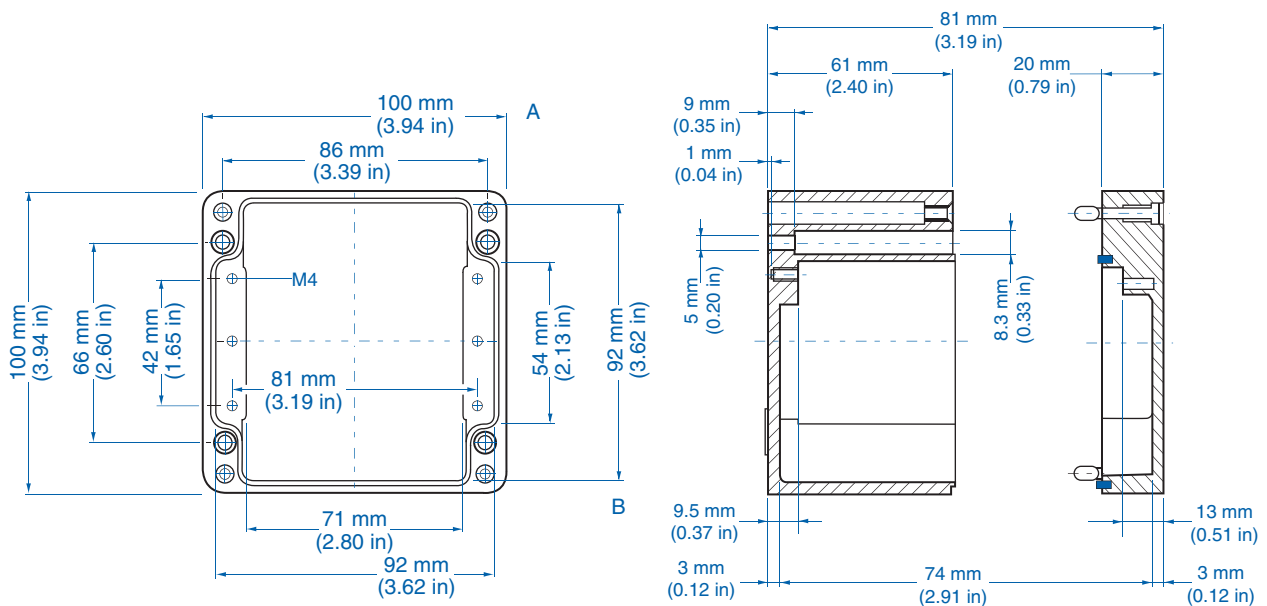

Please refer to pages 136-140 for additional accessories and detailed information.

AL 1808-6 – Aluminum – 175 x 80 mm (6.89 x 3.15 in.)

Standard Features

- **Protection Level:** IP65
- **Technical:** Smooth Sidewalls
- **Enclosure Material:** Cast Aluminum, Al Si 12
- **Temperature Range:** -40°C to 100°C (-40°F to 212°F)
- **Gasket Material:** Polyurethane
-35°C to 80°C (-31°F to 176°F)
- **Color:** Silver Gray, RAL 7001
- **Accessories:** See section below

Please refer to pages 136-140 for additional accessories and detailed information.

Standard Features

- **Protection Level:** IP65
- **Technical:** Smooth Sidewalls
- **Enclosure Material:** Cast Aluminum, Al Si 12
- **Temperature Range:** -40°C to 100°C (-40°F to 212°F)
- **Gasket Material:** Polyurethane
-35°C to 80°C (-31°F to 176°F)
- **Color:** Silver Gray, RAL 7001
- **Accessories:** See section below

Aluminum

Ordering Information	Cat. No.	Type	Length	Dimensions mm (in)			Std. Pk.
				Width	Height		
Enclosure	150-008	AL 1010-8	100 mm (3.94 in)	100 mm (3.94 in)	80 mm (3.15 in)	1	

Accessories

Ordering Information	Cat. No.	Type	Std. Pk.
Mounting Plate	155-008	ALMPS-1010	1
Hinge Kit Set	154-210	HK-AL	1
Mounting Tab Kit - small	154-004	MT-AL1	1

Please refer to pages 136-140 for additional accessories and detailed information.

AL 1212-8 – Aluminum – 122 x 120 mm (4.80 x 4.72 in.)

Standard Features

- **Protection Level:** IP65
- **Technical:** Smooth Sidewalls
- **Enclosure Material:** Cast Aluminum, Al Si 12
- **Temperature Range:** -40°C to 100°C (-40°F to 212°F)
- **Gasket Material:** Polyurethane
-35°C to 80°C (-31°F to 176°F)
- **Color:** Silver Gray, RAL 7001
- **Accessories:** See section below