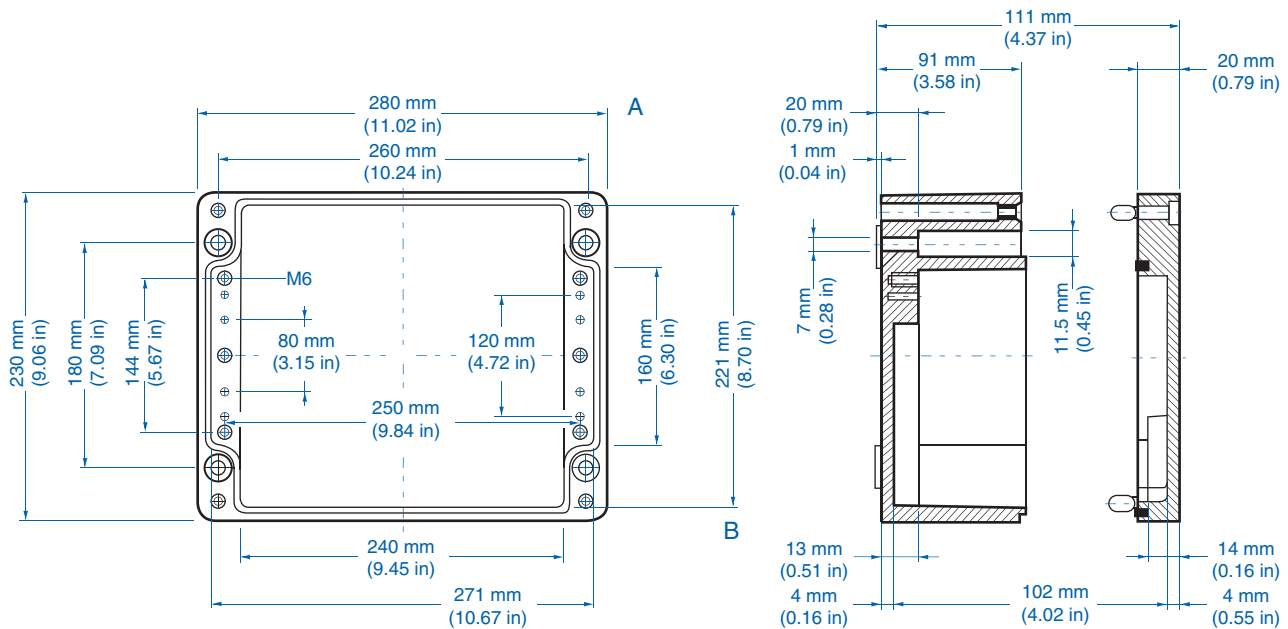

Accessories

Ordering Information	Cat. No.	Type	Std. Pk.
Mounting Plate	155-015	ALMPS-2823	1
Hinge Kit Set	154-210	HK-AL	1
DIN Rail TS 35 - 35 x 266mm	162-015	TS35/266	1
Mounting Tab Kit - large	154-006	MT-AL2	1

Please refer to pages 136-140 for additional accessories and detailed information.