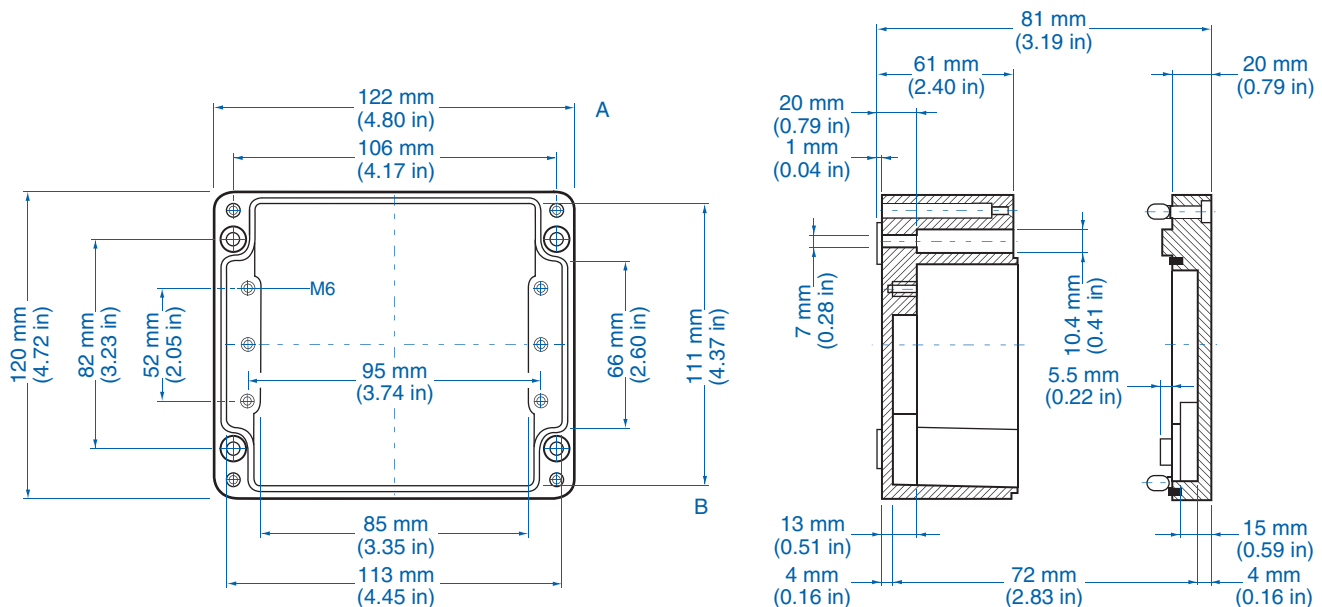

Accessories

Ordering Information	Cat. No.	Type	Std. Pk.
Mounting Plate	155-009	ALMPS-1212	1
Hinge Kit Set	154-210	HK-AL	1
DIN Rail TS 35 - 35 x 110 mm	162-009	TS35/110	1
Mounting Tab Kit - large	154-006	MT-AL2	1

Please refer to pages 136-140 for additional accessories and detailed information.