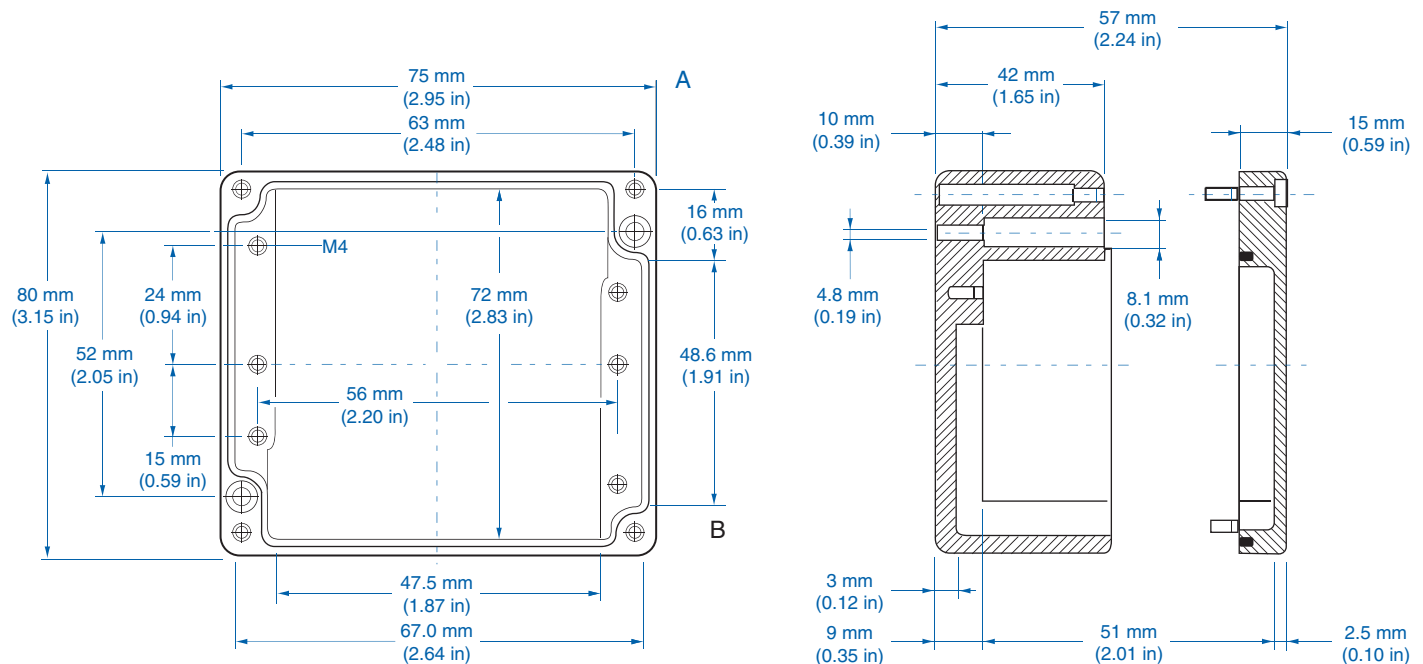

Accessories

Ordering Information	Cat. No.	Type	Std. Pk.
Mounting Plate	155-005	ALMPS-88	1
Mounting Tab Kit - small	154-004	MT-AL1	1

Please refer to pages 136-140 for additional accessories and detailed information.