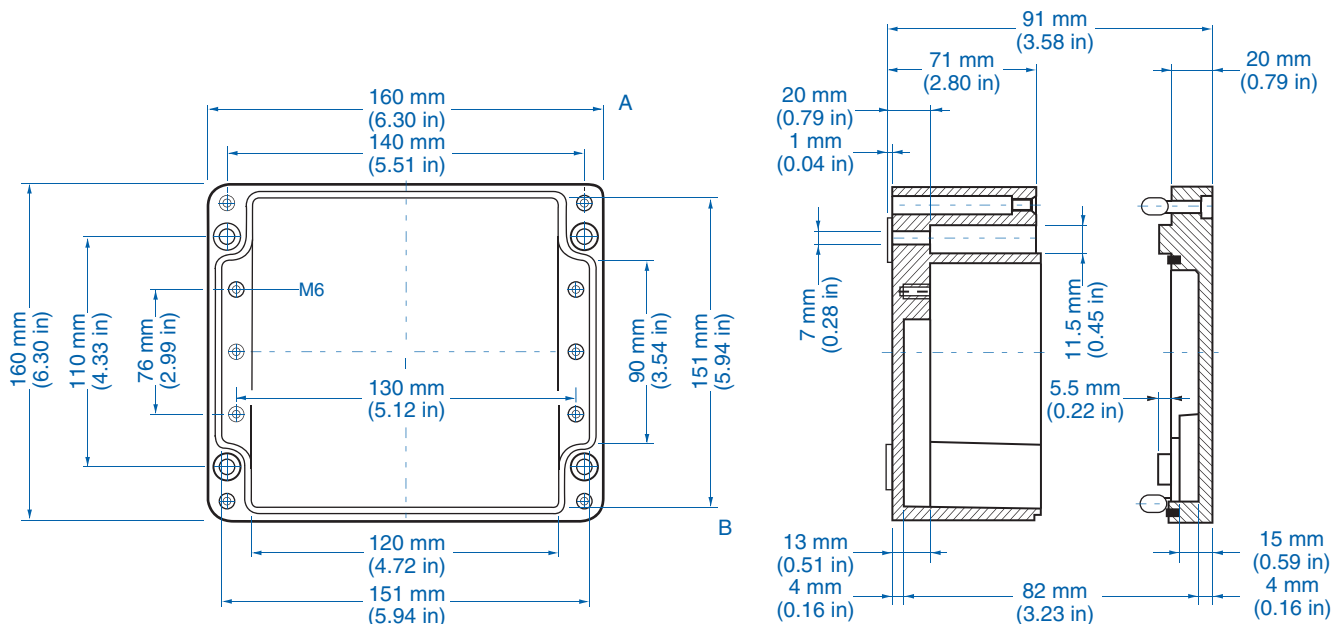

Accessories

Ordering Information	Cat. No.	Type	Std. Pk.
Mounting Plate	155-011	ALMPS-1616	1
Hinge Kit Set	154-210	HK-AL	1
DIN Rail TS 35 - 35 x 145mm	162-011	TS35/145	1
Mounting Tab Kit - large	154-006	MT-AL2	1

Please refer to pages 136-140 for additional accessories and detailed information.