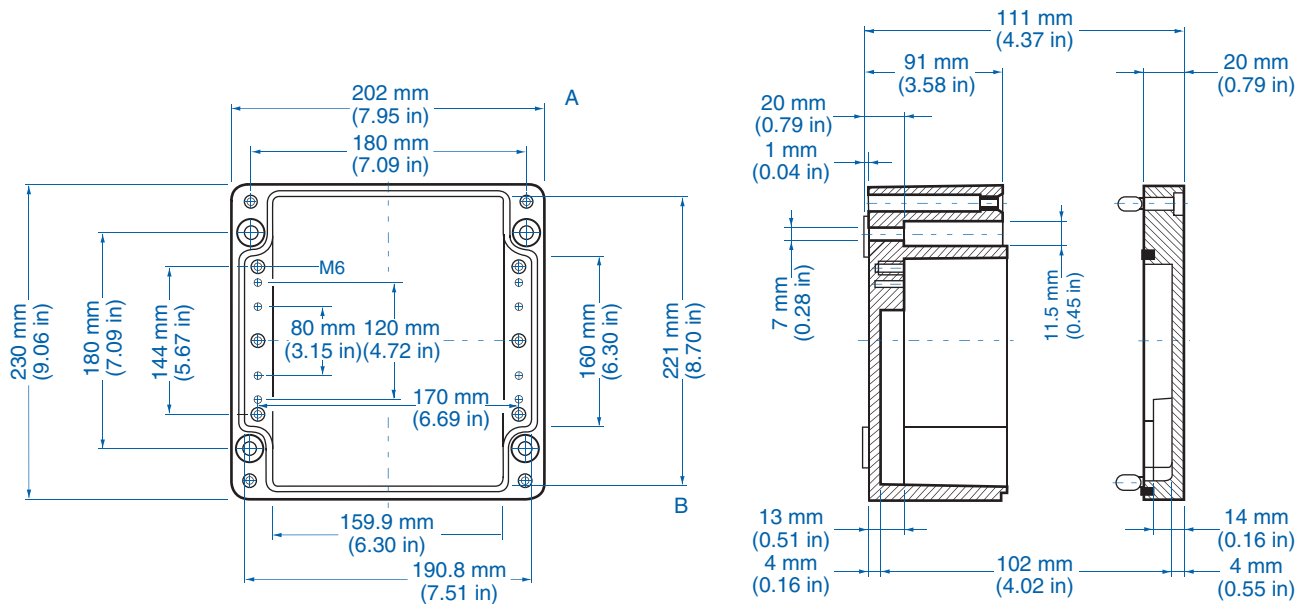

Aluminum

Ordering Information	Cat. No.	Type	Length	Dimensions mm (in)		Std. Pk.
				Width	Height	
Enclosure	150-013	AL 3616-9	360 mm (14.17 in)	160 mm (6.30 in)	90 mm (3.54 in)	1

Accessories

Ordering Information	Cat. No.	Type	Std. Pk.
Mounting Plate	155-013	ALMPS-3616	1
Hinge Kit Set	154-210	HK-AL	1
DIN Rail TS 35 - 35 x 345mm	162-013	TS35/345	1
Mounting Tab Kit - large	154-006	MT-AL2	1

Please refer to pages 136-140 for additional accessories and detailed information.

Standard Features

- **Protection Level:** IP65
- **Technical:** Smooth Sidewalls
- **Enclosure Material:** Cast Aluminum, Al Si 12
- **Temperature Range:** -40°C to 100°C (-40°F to 212°F)
- **Gasket Material:** Polyurethane
-35°C to 80°C (-31°F to 176°F)
- **Color:** Silver Gray, RAL 7001
- **Accessories:** See section below

Aluminum

Ordering Information	Cat. No.	Type	Length	Dimensions mm (in)		Std. Pk.
				Width	Height	
Enclosure	150-014	AL 2023-11	202 mm (7.95 in)	230 mm (9.06 in)	111 mm (4.37 in)	1

Accessories

Ordering Information	Cat. No.	Type	Std. Pk.
Mounting Plate	155-014	ALMPS-2023	1
Hinge Kit Set	154-210	HK-AL	1
DIN Rail TS 35 - 35 x 186mm	162-014	TS35/186	1
Mounting Tab Kit - large	154-006	MT-AL2	1

Please refer to pages 136-140 for additional accessories and detailed information.

AL 2823-11 – Aluminum – 280 x 230 mm (11.02 x 9.06 in.)

Standard Features

- **Protection Level:** IP65
- **Technical:** Smooth Sidewalls
- **Enclosure Material:** Cast Aluminum, Al Si 12
- **Temperature Range:** -40°C to 100°C (-40°F to 212°F)
- **Gasket Material:** Polyurethane
-35°C to 80°C (-31°F to 176°F)
- **Color:** Silver Gray, RAL 7001
- **Accessories:** See section below