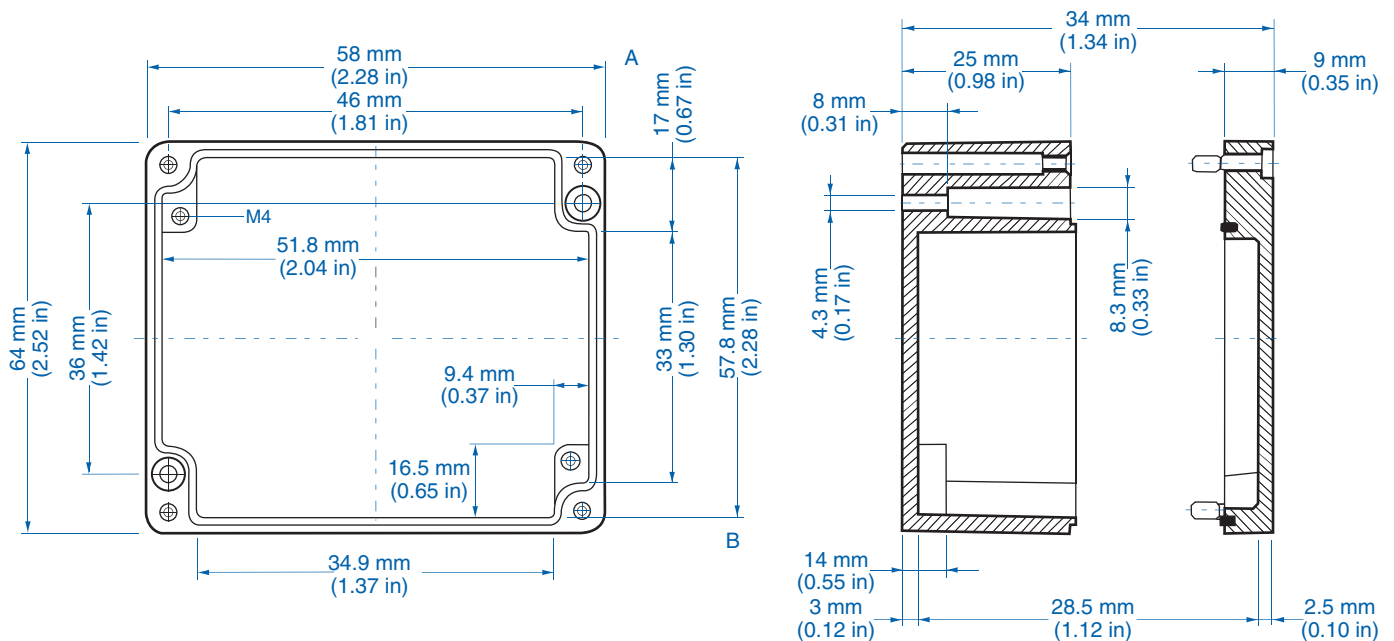

External Mounting Tabs*

Sample Application

* sold separately

AL 55-3 – Aluminum – 50 x 45 mm (1.97 x 1.77 in.)

Standard Features

- **Protection Level:** IP65
- **Technical:** Smooth Sidewalls
- **Enclosure Material:** Cast Aluminum, Al Si 12
- **Temperature Range:** -40°C to 100°C (-40°F to 212°F)
- **Gasket Material:** Polyurethane
-35°C to 80°C (-31°F to 176°F)
- **Color:** Silver Gray, RAL 7001
- **Accessories:** See section below

Aluminum

Ordering Information	Cat. No.	Type	Length	Dimensions mm (in)		Std. Pk.
				Width	Height	
Enclosure	150-001	AL 55-3	50 mm (1.97 in)	45 mm (1.77 in)	30 mm (1.18 in)	1

Standard Features

- **Protection Level:** IP65
- **Technical:** Smooth Sidewalls
- **Enclosure Material:** Cast Aluminum, Al Si 12
- **Temperature Range:** -40°C to 100°C (-40°F to 212°F)
- **Gasket Material:** Polyurethane
-35°C to 80°C (-31°F to 176°F)
- **Color:** Silver Gray, RAL 7001
- **Accessories:** See section below

Please refer to pages 136-140 for additional accessories and detailed information.

AL 1006-3 – Aluminum – 98 x 64 mm (3.86 x 2.52 in.)

Standard Features

- **Protection Level:** IP65
- **Technical:** Smooth Sidewalls
- **Enclosure Material:** Cast Aluminum, Al Si 12
- **Temperature Range:** -40°C to 100°C (-40°F to 212°F)
- **Gasket Material:** Polyurethane
-35°C to 80°C (-31°F to 176°F)
- **Color:** Silver Gray, RAL 7001
- **Accessories:** See section below