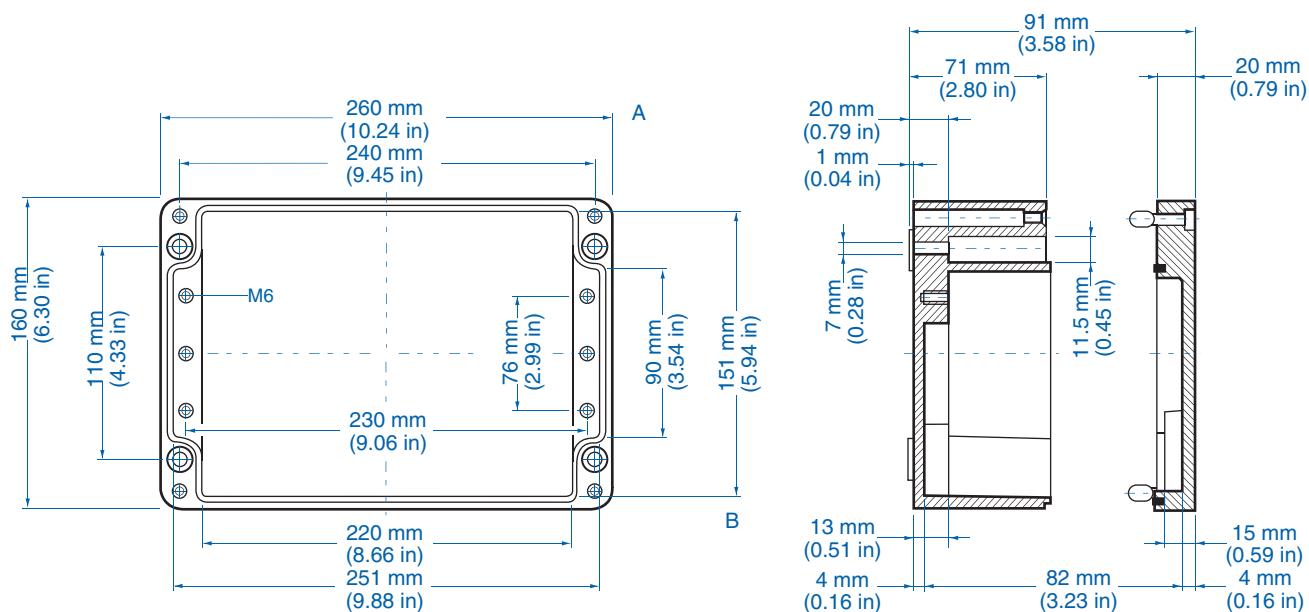

Accessories

Ordering Information	Cat. No.	Type	Std. Pk.
Mounting Plate	155-012	ALMPS-2616	1
Hinge Kit Set	154-210	HK-AL	1
DIN Rail TS 35 - 35 x 245mm	162-012	TS35/245	1
Mounting Tab Kit - large	154-006	MT-AL2	1

Please refer to pages 136-140 for additional accessories and detailed information.