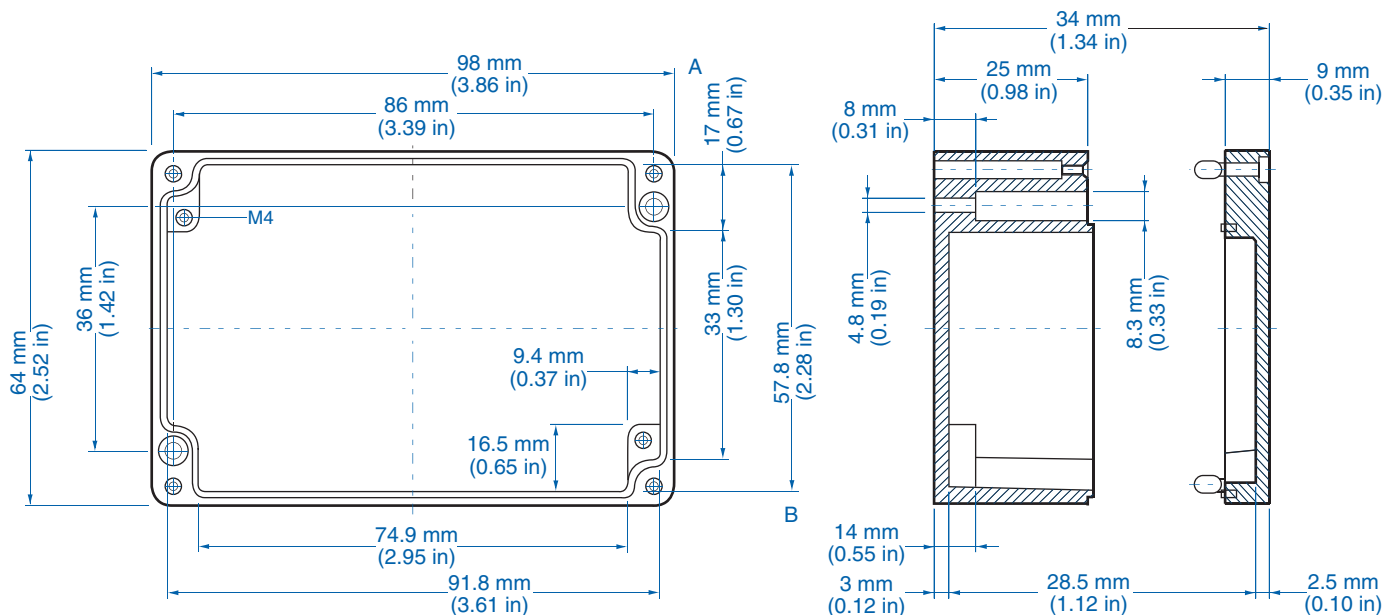

Accessories

Ordering Information	Cat. No.	Type	Std. Pk.
Mounting Tab Kit - small	154-004	MT-AL1	1

Please refer to pages 136-140 for additional accessories and detailed information.