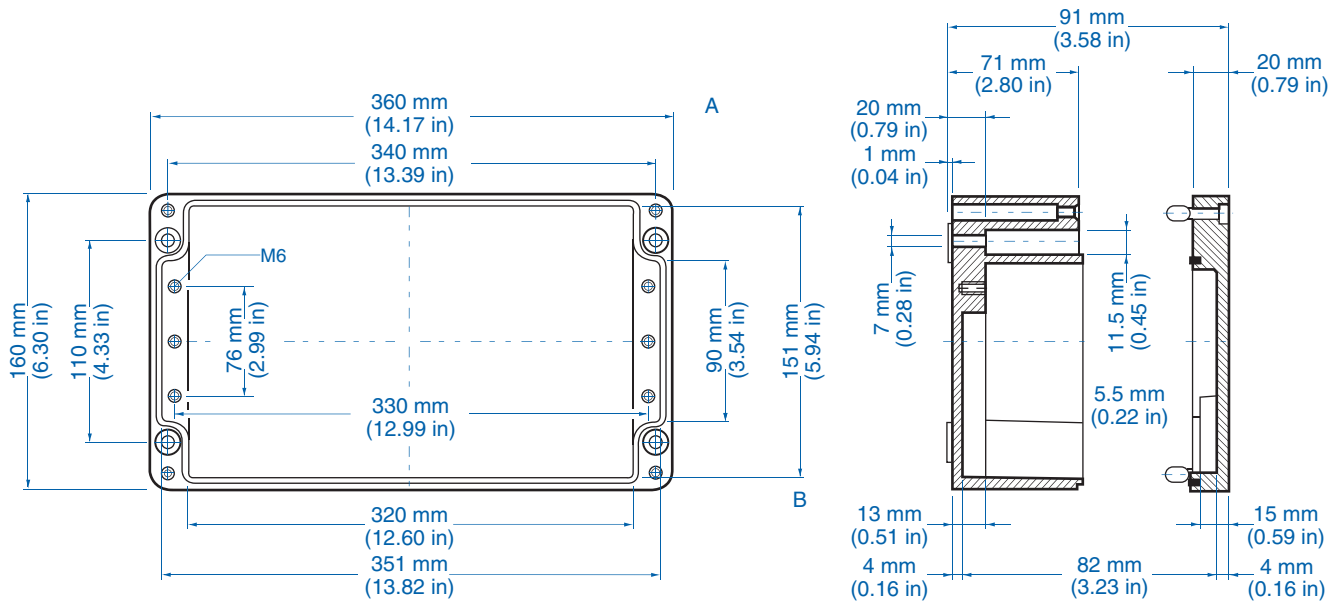

Accessories

Ordering Information	Cat. No.	Type	Std. Pk.
Mounting Plate	155-013	ALMPS-3616	1
Hinge Kit Set	154-210	HK-AL	1
DIN Rail TS 35 - 35 x 345mm	162-013	TS35/345	1
Mounting Tab Kit - large	154-006	MT-AL2	1

Please refer to pages 136-140 for additional accessories and detailed information.