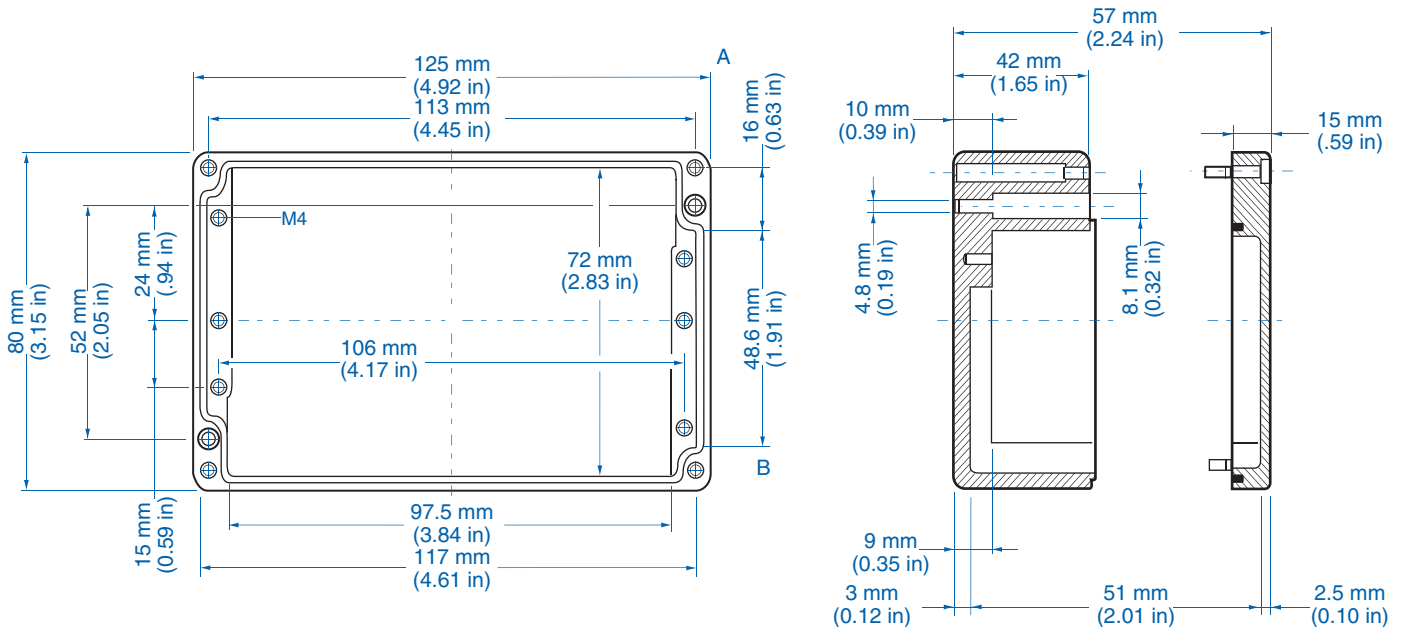

Please refer to pages 136-140 for additional accessories and detailed information.

AL 88-6 – Aluminum – 80 x 75 mm (3.15 x 2.95 in.)

Standard Features

- **Protection Level:** IP65
- **Technical:** Smooth Sidewalls
- **Enclosure Material:** Cast Aluminum, Al Si 12
- **Temperature Range:** -40°C to 100°C (-40°F to 212°F)
- **Gasket Material:** Polyurethane
-35°C to 80°C (-31°F to 176°F)
- **Color:** Silver Gray, RAL 7001
- **Accessories:** See section below

Please refer to pages 136-140 for additional accessories and detailed information.

Standard Features

- **Protection Level:** IP65
- **Technical:** Smooth Sidewalls
- **Enclosure Material:** Cast Aluminum, Al Si 12
- **Temperature Range:** -40°C to 100°C (-40°F to 212°F)
- **Gasket Material:** Polyurethane
-35°C to 80°C (-31°F to 176°F)
- **Color:** Silver Gray, RAL 7001
- **Accessories:** See section below

Aluminum

Ordering Information	Cat. No.	Type	Length	Dimensions mm (in)		Std. Pk.
				Width	Height	
Enclosure	150-006	AL 1308-6	125 mm (4.92 in)	80 mm (3.15 in)	57 mm (2.24 in)	1

Accessories

Ordering Information	Cat. No.	Type	Std. Pk.
Mounting Plate	155-006	ALMPS-1308	1
Mounting Tab Kit - small	154-004	MT-AL1	1

Please refer to pages 136-140 for additional accessories and detailed information.

AL 1808-6 – Aluminum – 175 x 80 mm (6.89 x 3.15 in.)

Standard Features

- **Protection Level:** IP65
- **Technical:** Smooth Sidewalls
- **Enclosure Material:** Cast Aluminum, Al Si 12
- **Temperature Range:** -40°C to 100°C (-40°F to 212°F)
- **Gasket Material:** Polyurethane
-35°C to 80°C (-31°F to 176°F)
- **Color:** Silver Gray, RAL 7001
- **Accessories:** See section below