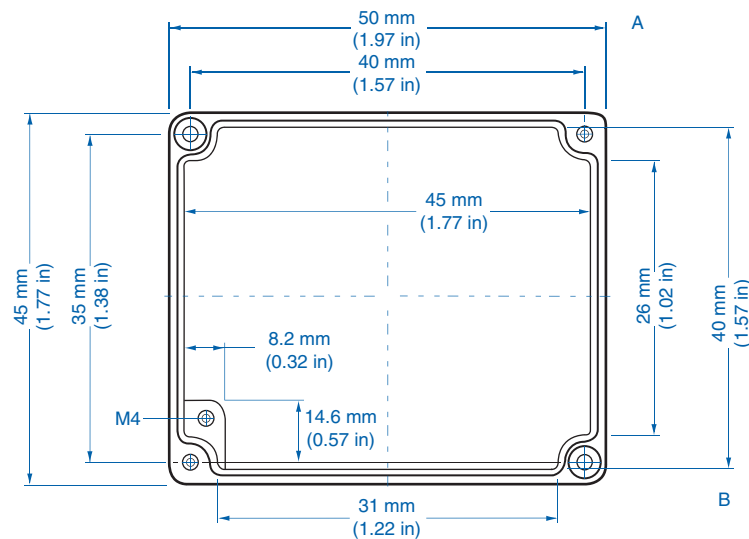

With the help of the steel mounting plates, even large and heavy components can be securely mounted. The mounting plates are available from enclosures AL 88-6 and larger.

External Hinges*

DIN Rail*

Sample Application

External Mounting Tabs*

Sample Application

* sold separately

AL 55-3 – Aluminum – 50 x 45 mm (1.97 x 1.77 in.)

Standard Features

- **Protection Level:** IP65
- **Technical:** Smooth Sidewalls
- **Enclosure Material:** Cast Aluminum, Al Si 12
- **Temperature Range:** -40°C to 100°C (-40°F to 212°F)
- **Gasket Material:** Polyurethane
-35°C to 80°C (-31°F to 176°F)
- **Color:** Silver Gray, RAL 7001
- **Accessories:** See section below

Aluminum

Ordering Information	Cat. No.	Type	Length	Dimensions mm (in)		Std. Pk.
				Width	Height	
Enclosure	150-001	AL 55-3	50 mm (1.97 in)	45 mm (1.77 in)	30 mm (1.18 in)	1

Standard Features

- **Protection Level:** IP65
- **Technical:** Smooth Sidewalls
- **Enclosure Material:** Cast Aluminum, Al Si 12
- **Temperature Range:** -40°C to 100°C (-40°F to 212°F)
- **Gasket Material:** Polyurethane
-35°C to 80°C (-31°F to 176°F)
- **Color:** Silver Gray, RAL 7001
- **Accessories:** See section below

Please refer to pages 136-140 for additional accessories and detailed information.

AL 1006-3 – Aluminum – 98 x 64 mm (3.86 x 2.52 in.)

Standard Features

- **Protection Level:** IP65
- **Technical:** Smooth Sidewalls
- **Enclosure Material:** Cast Aluminum, Al Si 12
- **Temperature Range:** -40°C to 100°C (-40°F to 212°F)
- **Gasket Material:** Polyurethane
-35°C to 80°C (-31°F to 176°F)
- **Color:** Silver Gray, RAL 7001
- **Accessories:** See section below