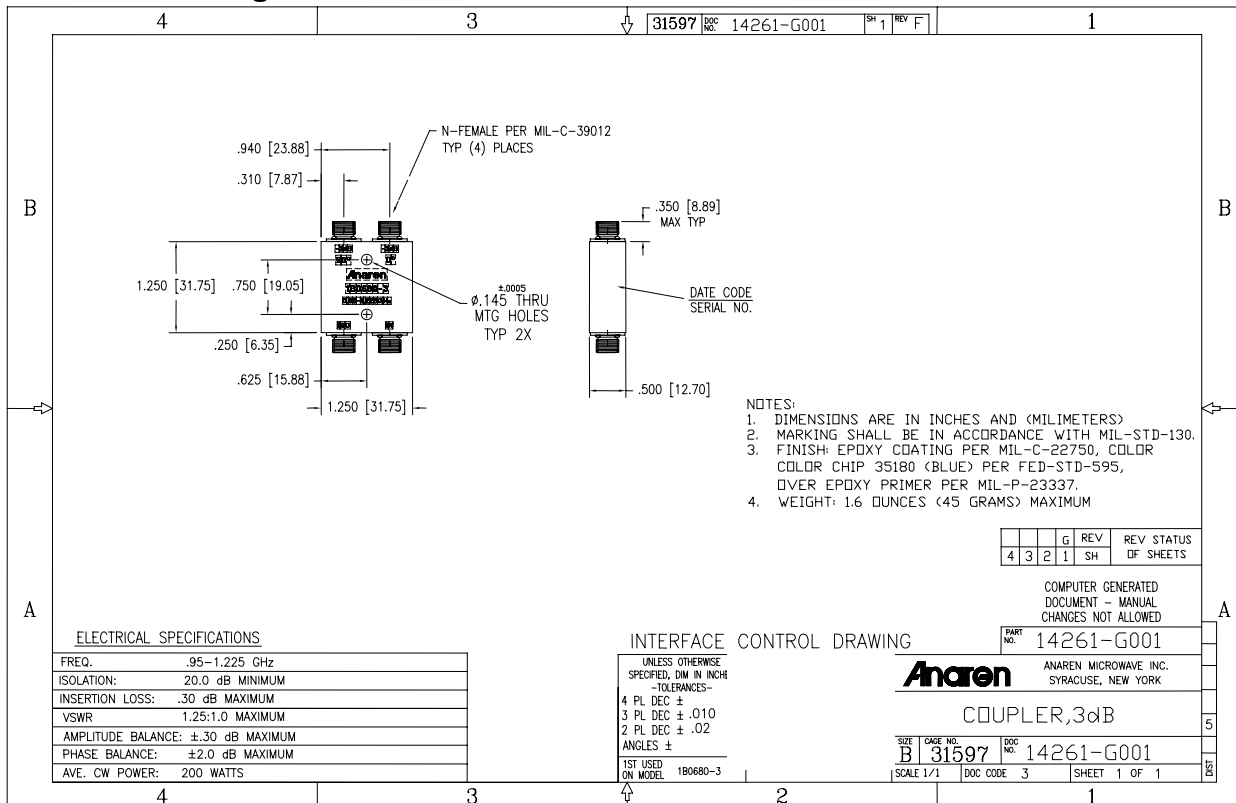

Hybrid Couplers 3 dB, 90°

Applications

- Balanced Mixers
- Antenna Feed Networks
- Phasing Networks
- Dividers/Combiners

Features

- Military Grade
- 0.95 – 1.225 GHz
- 2-Way power Split
- Quadrature
- Connectors Per MIL-C-39012
- Rugged Aluminum Housing
- Low VSWR
- Meets MIL-E-5400 Class 3 Requirements

Outline Drawing

Electrical and Mechanical Specifications subject to change without notice.

Typical Test Data Plots

USA/Canada: (315) 432-8909
 Toll Free: (800) 411-6596
 Europe: +44 2392-232392

Typical Test Data Plots