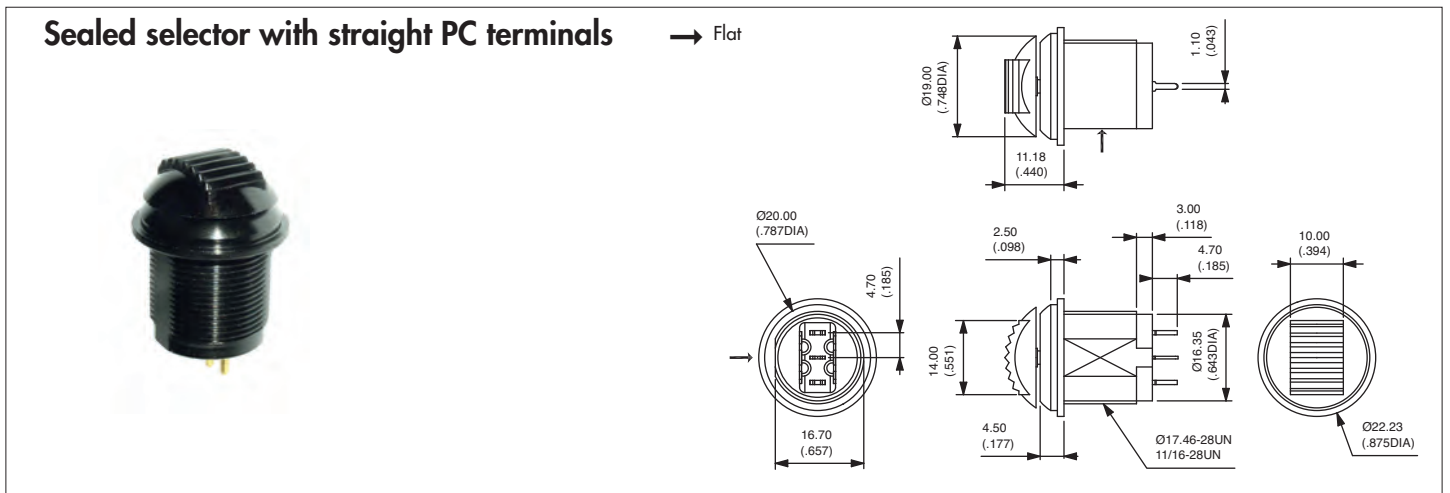

MT series

Sealed selector switches

MT					
SERIES	Bushing finish		Terminals		Actuator colour
	Blank Bright chrome G Matt black (std)		1 Straight PC 2 Solder lug		2 Black Other : on request.
	Electrical functions			Contact materials	
	<table border="1"> <tr><td>6</td><td>ON</td><td>-</td><td>ON</td></tr> <tr><td>9</td><td>ON</td><td>OFF</td><td>ON</td></tr> <tr><td>7</td><td>MOM</td><td>OFF</td><td>MOM</td></tr> <tr><td>8</td><td>ON</td><td>OFF</td><td>MOM</td></tr> <tr><td>2</td><td>ON</td><td>-</td><td>MOM</td></tr> </table>			A Silver AD Gold plated silver CD Gold plated brass	

To order a product, select the desired codes in the above overview.