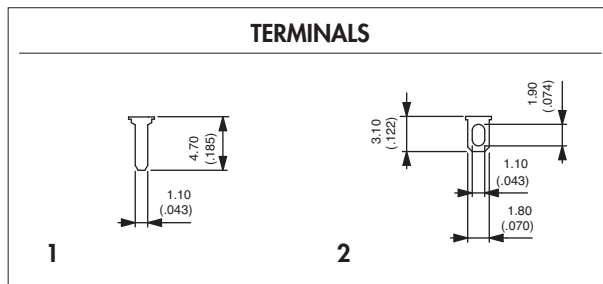

MT series

Sealed selector switches

MT					
SERIES	Bushing finish		Terminals		Actuator colour
	Blank Bright chrome G Matt black (std)		1 Straight PC 2 Solder lug		2 Black Other : on request.
	Electrical functions			Contact materials	
	<table border="1"> <tr><td>6</td><td>ON</td><td>-</td><td>ON</td></tr> <tr><td>9</td><td>ON</td><td>OFF</td><td>ON</td></tr> <tr><td>7</td><td>MOM</td><td>OFF</td><td>MOM</td></tr> <tr><td>8</td><td>ON</td><td>OFF</td><td>MOM</td></tr> <tr><td>2</td><td>ON</td><td>-</td><td>MOM</td></tr> </table>			A Silver AD Gold plated silver CD Gold plated brass	

To order a product, select the desired codes in the above overview.