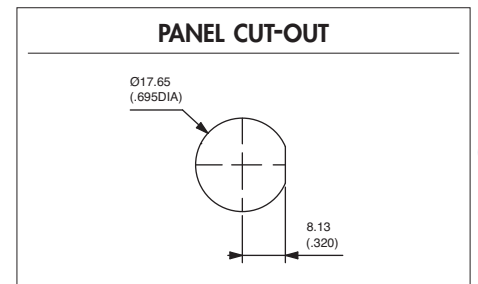

MT series

Sealed selector switches

MT					
SERIES	Bushing finish		Terminals		Actuator colour
	Blank Bright chrome G Matt black (std)		1 Straight PC 2 Solder lug		2 Black Other : on request.
	Electrical functions			Contact materials	
	<table border="1"> <tr><td>6</td><td>ON</td><td>-</td><td>ON</td></tr> <tr><td>9</td><td>ON</td><td>OFF</td><td>ON</td></tr> <tr><td>7</td><td>MOM</td><td>OFF</td><td>MOM</td></tr> <tr><td>8</td><td>ON</td><td>OFF</td><td>MOM</td></tr> <tr><td>2</td><td>ON</td><td>-</td><td>MOM</td></tr> </table>			A Silver AD Gold plated silver CD Gold plated brass	

To order a product, select the desired codes in the above overview.