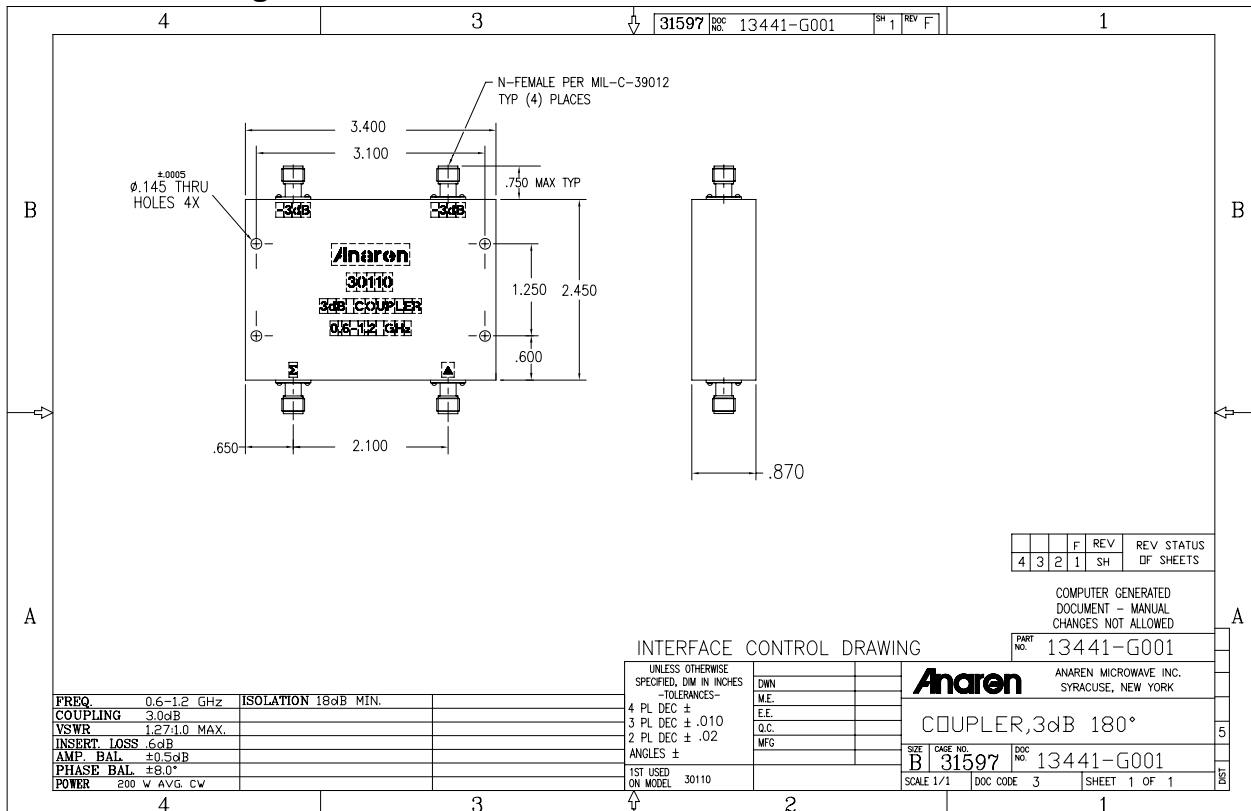

Hybrid Couplers 3 dB, 180°

Applications

- Balanced Mixers
- Antenna Feed Networks
- Image Reject Mixers
- Dividers/Combiners
- Single Sideband Modulators

Features

- Military Grade
- 0.6 – 1.2 GHz
- 2-Way power Split
- 180 Degree
- Stainless Steel Connectors
- Rugged Aluminum Housing
- Low VSWR
- Meets MIL-E-5400 Class 3 Requirements

Outline Drawing

Electrical and Mechanical Specifications subject to change without notice.

Typical Test Data Plots

USA/Canada: (315) 432-8909
 Toll Free: (800) 411-6596
 Europe: +44 2392-232392

Typical Test Data Plots