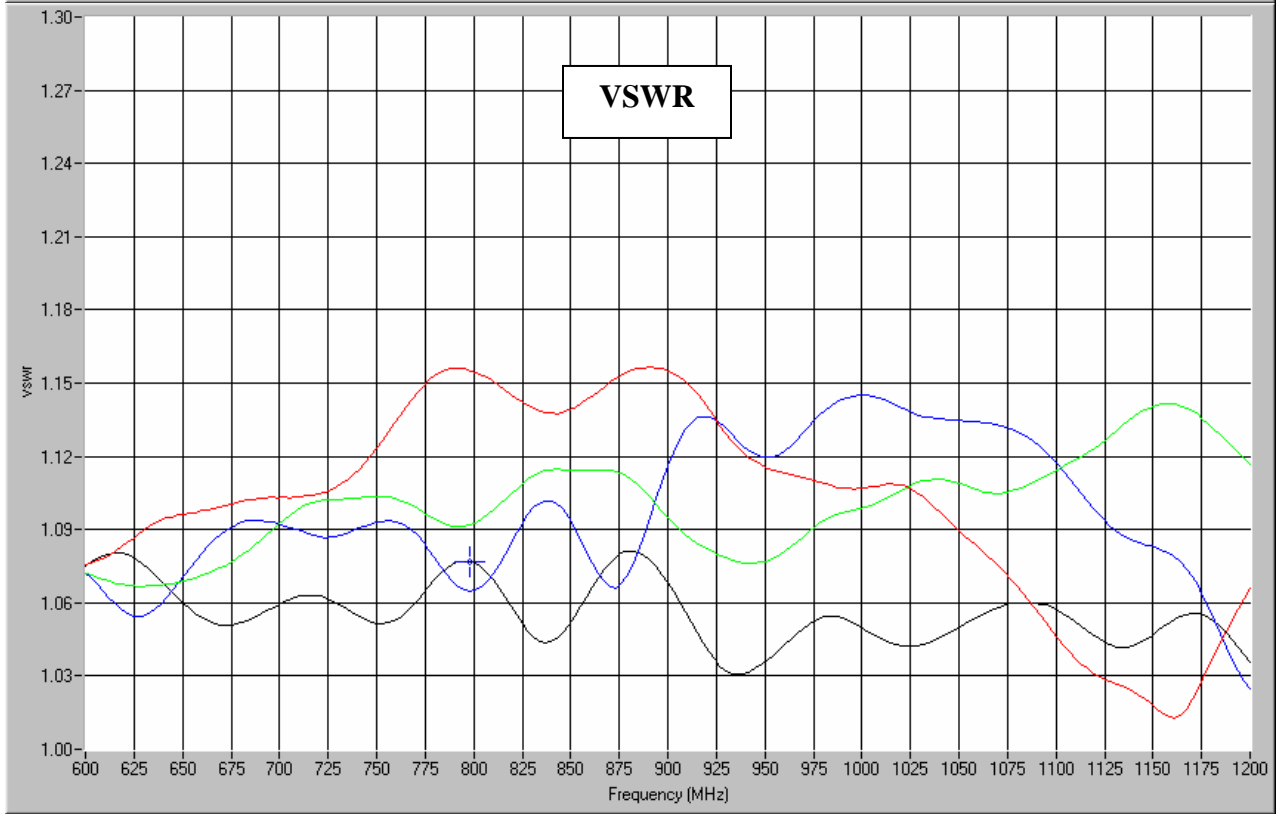

Hybrid Couplers 3 dB, 180°

Applications

- Balanced Mixers
- Antenna Feed Networks
- Image Reject Mixers
- Dividers/Combiners
- Single Sideband Modulators

Features

- Military Grade
- 0.6 – 1.2 GHz
- 2-Way power Split
- 180 Degree
- Stainless Steel Connectors
- Rugged Aluminum Housing
- Low VSWR
- Meets MIL-E-5400 Class 3 Requirements

Outline Drawing

Electrical and Mechanical Specifications subject to change without notice.

Typical Test Data Plots

USA/Canada: (315) 432-8909
 Toll Free: (800) 411-6596
 Europe: +44 2392-232392

Typical Test Data Plots