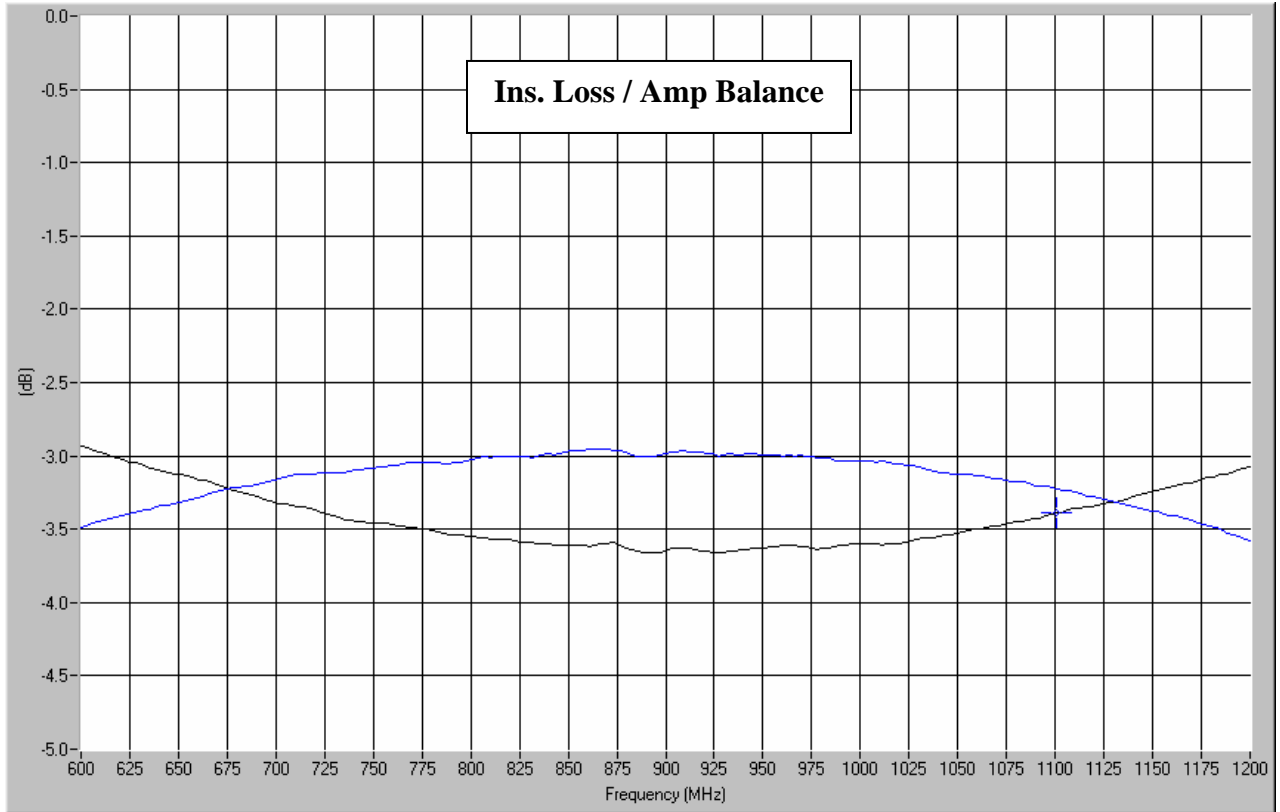

Hybrid Couplers 3 dB, 180°

Applications

- Balanced Mixers
- Antenna Feed Networks
- Image Reject Mixers
- Dividers/Combiners
- Single Sideband Modulators

Features

- Military Grade
- 0.6 – 1.2 GHz
- 2-Way power Split
- 180 Degree
- Stainless Steel Connectors
- Rugged Aluminum Housing
- Low VSWR
- Meets MIL-E-5400 Class 3 Requirements

Outline Drawing

Electrical and Mechanical Specifications subject to change without notice.

Typical Test Data Plots

USA/Canada: (315) 432-8909
 Toll Free: (800) 411-6596
 Europe: +44 2392-232392

Typical Test Data Plots