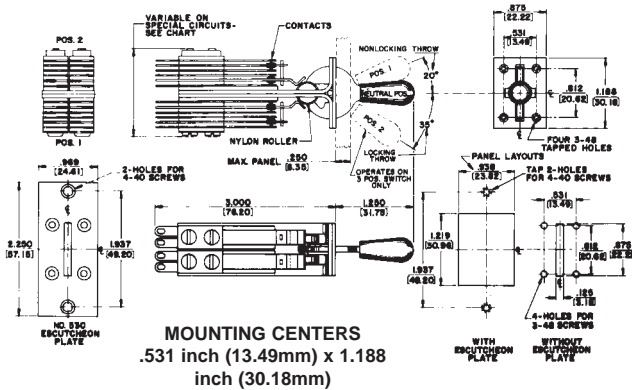

SWITCHCRAFT, INC. 5555 N. Elston Ave.
Chicago, IL 60630 • 773 792-2700 • FAX: 773 792-2129
www.switchcraft.com

LEVER SWITCHES

TELEVER® SWITCH SERIES 6000

TELEVER® SWITCH SERIES 16000 (SINGLE HOLE MOUNTING)