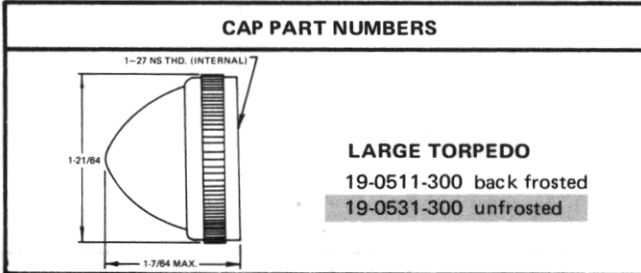

WITH SCREW-ON LENS CAPS

19 SERIES

19-0410-0531-301
Large Torpedo lens

BASE PART NUMBERS

19-0410-05-301

19-1310-05-301

CAP PART NUMBERS

COMPLETE ASSEMBLY PART NUMBERS