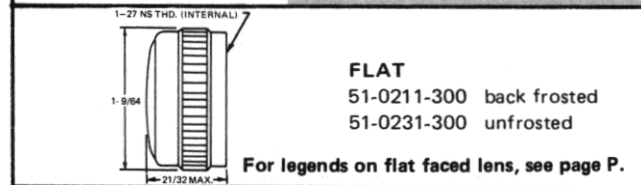

WITH SCREW-ON LENS CAPS

51-0410-01-301

51-1310-01-301

CAP PART NUMBERS

COMPLETE ASSEMBLY PART NUMBERS

51-0410-0111-301 51-0410-0131-301	51-1310-0111-301 51-1310-0131-301
--------------------------------------	--------------------------------------