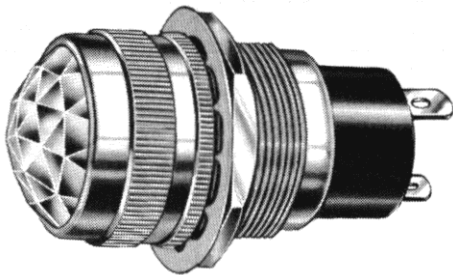

Important notes about Classic Panel Mount Indicator Catalog Pages

SCROLL DOWN TO VIEW CATALOG PAGE

This catalog page is out-of-print and is used with the understanding that the information shown could be out-of-date. In many cases, part numbers shown on this page are discontinued. Most notably, many "Complete Assembly" parts, which consist of a cap and a base, can no longer be ordered by the 14-digit ordering code. To obtain these parts, please order the cap and base part numbers separately. This process provides the components contained with the original "Complete Assembly" part number.

SCROLL DOWN TO VIEW CATALOG PAGE

T-3 1/4
WITH MINIATURE
BAYONET BASE

See lamp ratings
on page K.

Large Incandescent Indicators

FOR MOUNTING IN 1" CLEARANCE HOLE

FOR 2 TO 120V OPERATION

For materials and finishes of products
in this group, see page 16D.

WITH SCREW-ON LENS CAPS

19 SERIES

19-0410-0531-301
Large Torpedo lens

BASE PART NUMBERS

19-0410-05-301

19-1310-05-301

CAP PART NUMBERS

COMPLETE ASSEMBLY PART NUMBERS

19-0410-0511-301 19-0410-0531-301	19-1310-0511-301 19-1310-0531-301
--------------------------------------	--------------------------------------

51-0410-0431-301
Faceted lens

51 SERIES

BASE PART NUMBERS