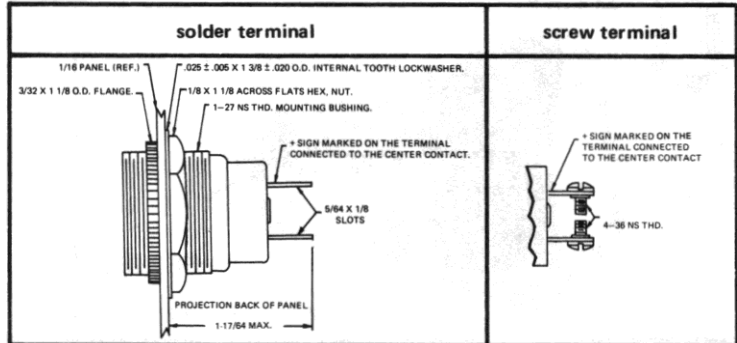

19-0410-05-301

19-1310-05-301

CAP PART NUMBERS

COMPLETE ASSEMBLY PART NUMBERS