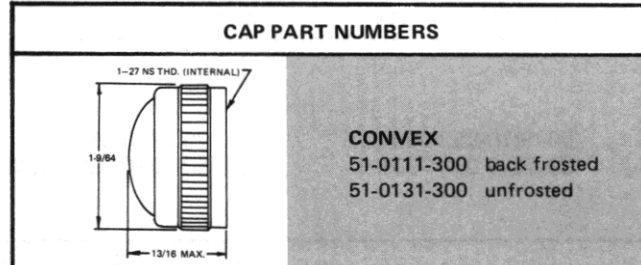

WITH SCREW-ON LENS CAPS

51-0410-01-301

51-1310-01-301

CAP PART NUMBERS

COMPLETE ASSEMBLY PART NUMBERS

51-0410-0111-301 51-0410-0131-301	51-1310-0111-301 51-1310-0131-301
--------------------------------------	--------------------------------------