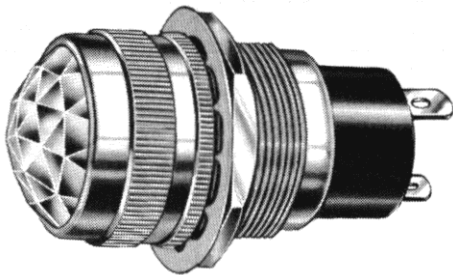

**Important notes about Classic Panel Mount Indicator Catalog Pages**

**SCROLL DOWN TO VIEW CATALOG PAGE**

This catalog page is out-of-print and is used with the understanding that the information shown could be out-of-date. In many cases, part numbers shown on this page are discontinued. Most notably, many “Complete Assembly” parts, which consist of a cap and a base, can no longer be ordered by the 14-digit ordering code. To obtain these parts, please order the cap and base part numbers separately. This process provides the components contained with the original “Complete Assembly” part number.

# Large Incandescent Indicators

FOR MOUNTING IN 1" CLEARANCE HOLE

FOR 2 TO 120V OPERATION

For materials and finishes of products  
in this group, see page 16D.

WITH SCREW-ON LENS CAPS

19 SERIES

19-0410-0531-301  
Large Torpedo lens

BASE PART NUMBERS

19-0410-05-301

19-1310-05-301

CAP PART NUMBERS

COMPLETE ASSEMBLY PART NUMBERS

19-0410-0511-301 19-0410-0531-301	19-1310-0511-301 19-1310-0531-301
--------------------------------------	--------------------------------------

51-0410-0431-301  
Faceted lens

51 SERIES

BASE PART NUMBERS

WITH SCREW-ON LENS CAPS

51-0410-01-301

51-1310-01-301

CAP PART NUMBERS

COMPLETE ASSEMBLY PART NUMBERS