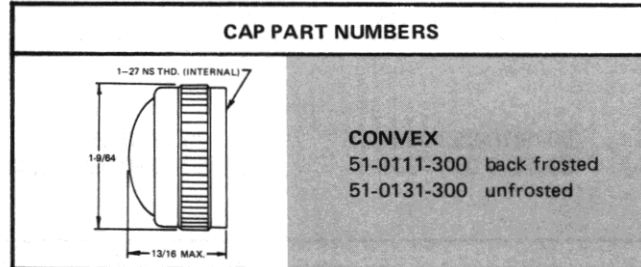

51-0410-0431-301  
Faceted lens

51 SERIES

BASE PART NUMBERS

WITH SCREW-ON LENS CAPS

51-0410-01-301

51-1310-01-301

CAP PART NUMBERS

COMPLETE ASSEMBLY PART NUMBERS