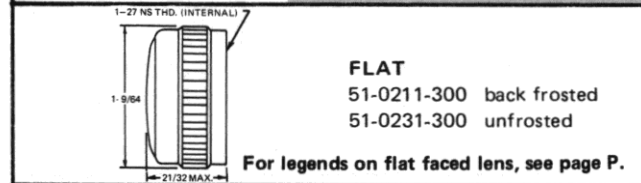

51-0410-0211-301 51-0410-0231-301	51-1310-0211-301 51-1310-0231-301