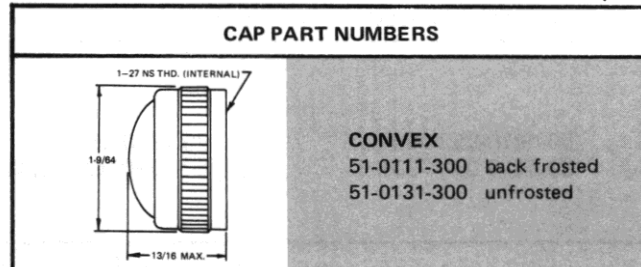

WITH SCREW-ON LENS CAPS

51-0410-01-301

51-1310-01-301

CAP PART NUMBERS

COMPLETE ASSEMBLY PART NUMBERS

51-0410-0111-301 51-0410-0131-301	51-1310-0111-301 51-1310-0131-301
--------------------------------------	--------------------------------------