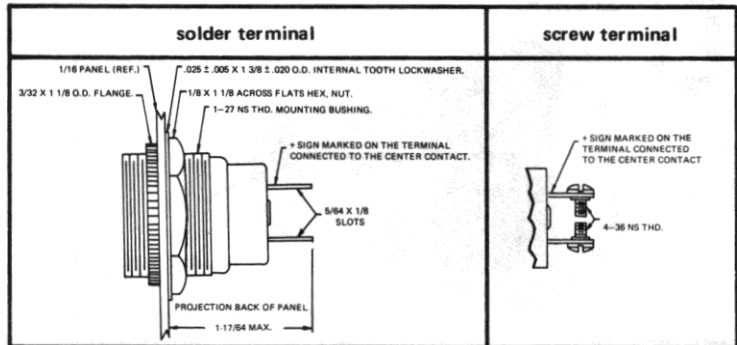

19-0410-05-301

19-1310-05-301

CAP PART NUMBERS

COMPLETE ASSEMBLY PART NUMBERS