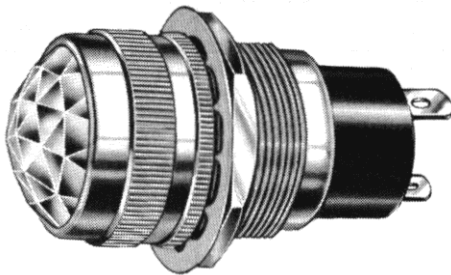

Important notes about Classic Panel Mount Indicator Catalog Pages

SCROLL DOWN TO VIEW CATALOG PAGE

This catalog page is out-of-print and is used with the understanding that the information shown could be out-of-date. In many cases, part numbers shown on this page are discontinued. Most notably, many “Complete Assembly” parts, which consist of a cap and a base, can no longer be ordered by the 14-digit ordering code. To obtain these parts, please order the cap and base part numbers separately. This process provides the components contained with the original “Complete Assembly” part number.

SCROLL DOWN TO VIEW CATALOG PAGE

T-3 1/4
WITH MINIATURE
BAYONET BASE

See lamp ratings
on page K.

Large Incandescent Indicators

FOR MOUNTING IN 1" CLEARANCE HOLE

FOR 2 TO 120V OPERATION

For materials and finishes of products
in this group, see page 16D.

WITH SCREW-ON LENS CAPS

19 SERIES

19-0410-0531-301
Large Torpedo lens

BASE PART NUMBERS

19-0410-05-301

19-1310-05-301

CAP PART NUMBERS

COMPLETE ASSEMBLY PART NUMBERS

<p>19-0410-0511-301 19-0410-0531-301</p>	<p>19-1310-0511-301 19-1310-0531-301</p>
--	--

WITH SCREW-ON LENS CAPS

51 SERIES

51-0410-0431-301
Faceted lens

BASE PART NUMBERS

51-0410-01-301

51-1310-01-301

CAP PART NUMBERS