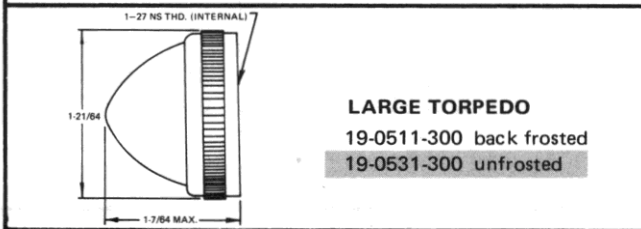

WITH SCREW-ON LENS CAPS

19 SERIES

19-0410-0531-301
Large Torpedo lens

BASE PART NUMBERS

19-0410-05-301

19-1310-05-301

CAP PART NUMBERS

COMPLETE ASSEMBLY PART NUMBERS