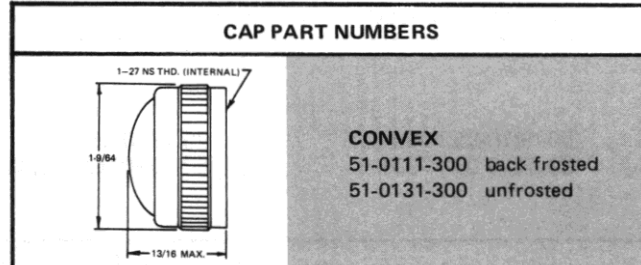

51-0410-0431-301
Faceted lens

51 SERIES

BASE PART NUMBERS

51-0410-01-301

51-1310-01-301

CAP PART NUMBERS

COMPLETE ASSEMBLY PART NUMBERS

51-0410-0111-301 51-0410-0131-301	51-1310-0111-301 51-1310-0131-301
--------------------------------------	--------------------------------------