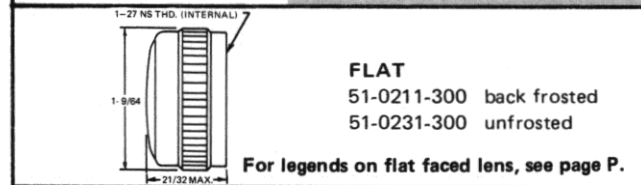

51-0410-0211-301 51-0410-0231-301	51-1310-0211-301 51-1310-0231-301

51-1310-0211-301 51-1310-0231-301