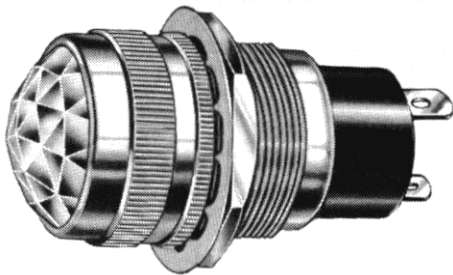

Important notes about Classic Panel Mount Indicator Catalog Pages

SCROLL DOWN TO VIEW CATALOG PAGE

This catalog page is out-of-print and is used with the understanding that the information shown could be out-of-date. In many cases, part numbers shown on this page are discontinued. Most notably, many “Complete Assembly” parts, which consist of a cap and a base, can no longer be ordered by the 14-digit ordering code. To obtain these parts, please order the cap and base part numbers separately. This process provides the components contained with the original “Complete Assembly” part number.

SCROLL DOWN TO VIEW CATALOG PAGE

T-3 1/4
WITH MINIATURE
BAYONET BASE

See lamp ratings
on page K.

Large Incandescent Indicators

FOR MOUNTING IN 1" CLEARANCE HOLE

FOR 2 TO 120V OPERATION

For materials and finishes of products
in this group, see page 16D.

WITH SCREW-ON LENS CAPS

19 SERIES

19-0410-0531-301
Large Torpedo lens

BASE PART NUMBERS

19-0410-05-301

19-1310-05-301

CAP PART NUMBERS

COMPLETE ASSEMBLY PART NUMBERS

19-0410-0511-301 19-0410-0531-301	19-1310-0511-301 19-1310-0531-301
--------------------------------------	--------------------------------------

19-1310-0511-301 19-1310-0531-301

WITH SCREW-ON LENS CAPS