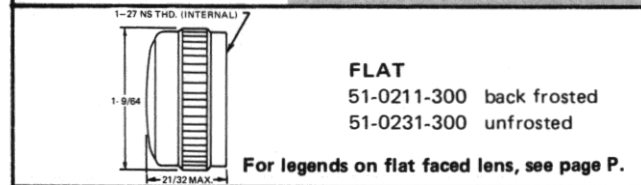

51-0410-0431-301  
Faceted lens

51 SERIES

BASE PART NUMBERS

51-0410-01-301

51-1310-01-301

CAP PART NUMBERS

COMPLETE ASSEMBLY PART NUMBERS

<p>51-0410-0111-301 51-0410-0131-301</p>	<p>51-1310-0111-301 51-1310-0131-301</p>
--	--