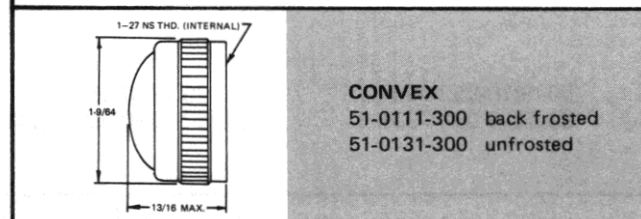

BASE PART NUMBERS

19-0410-05-301

19-1310-05-301

CAP PART NUMBERS

COMPLETE ASSEMBLY PART NUMBERS

<p>19-0410-0511-301 19-0410-0531-301</p>	<p>19-1310-0511-301 19-1310-0531-301</p>
--	--

WITH SCREW-ON LENS CAPS

51-0410-0431-301  
Faceted lens

51 SERIES

BASE PART NUMBERS

51-0410-01-301

51-1310-01-301

CAP PART NUMBERS

COMPLETE ASSEMBLY PART NUMBERS

<p>51-0410-0111-301 51-0410-0131-301</p>	<p>51-1310-0111-301 51-1310-0131-301</p>
--	--