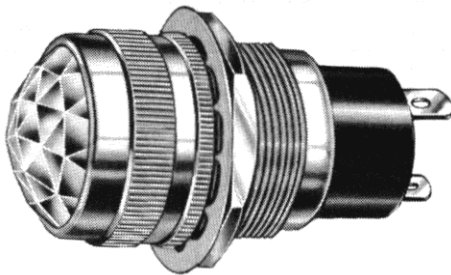

# Large Incandescent Indicators

FOR MOUNTING IN 1" CLEARANCE HOLE

FOR 2 TO 120V OPERATION

For materials and finishes of products  
in this group, see page 16D.

WITH SCREW-ON LENS CAPS

19 SERIES

19-0410-0531-301  
Large Torpedo lens

BASE PART NUMBERS

19-0410-05-301

19-1310-05-301

CAP PART NUMBERS

COMPLETE ASSEMBLY PART NUMBERS

<p>19-0410-0511-301 19-0410-0531-301</p>	<p>19-1310-0511-301 19-1310-0531-301</p>
--	--

WITH SCREW-ON LENS CAPS

51-0410-0431-301  
Faceted lens

51 SERIES

BASE PART NUMBERS

51-0410-01-301

51-1310-01-301

CAP PART NUMBERS

COMPLETE ASSEMBLY PART NUMBERS

<p>51-0410-0111-301 51-0410-0131-301</p>	<p>51-1310-0111-301 51-1310-0131-301</p>
--	--