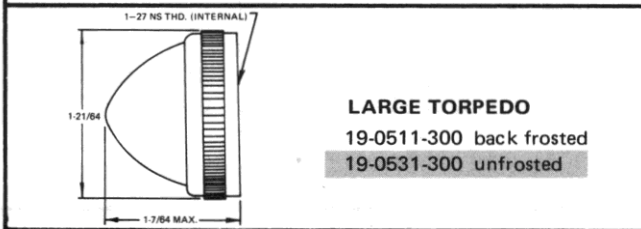

BASE PART NUMBERS

19-0410-05-301

19-1310-05-301

CAP PART NUMBERS

COMPLETE ASSEMBLY PART NUMBERS

<p>19-0410-0511-301 19-0410-0531-301</p>	<p>19-1310-0511-301 19-1310-0531-301</p>
--	--

WITH SCREW-ON LENS CAPS