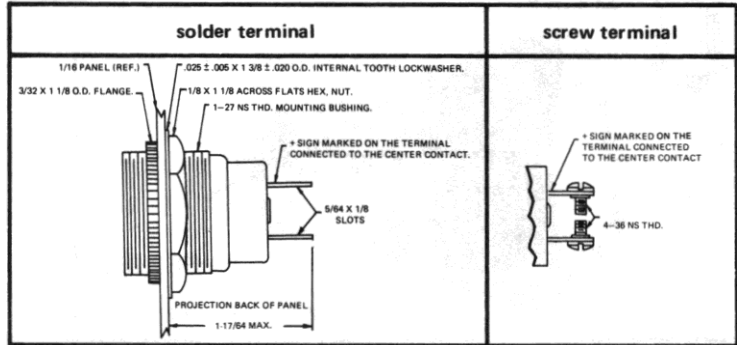

19-0410-05-301

19-1310-05-301

CAP PART NUMBERS

COMPLETE ASSEMBLY PART NUMBERS