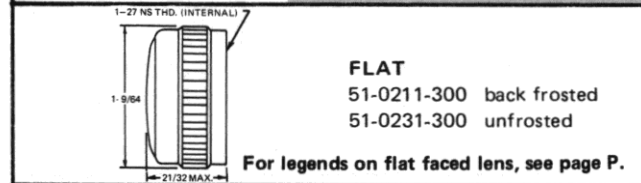

WITH SCREW-ON LENS CAPS

51-0410-01-301

51-1310-01-301

CAP PART NUMBERS

COMPLETE ASSEMBLY PART NUMBERS

51-0410-0111-301 51-0410-0131-301	51-1310-0111-301 51-1310-0131-301
--------------------------------------	--------------------------------------