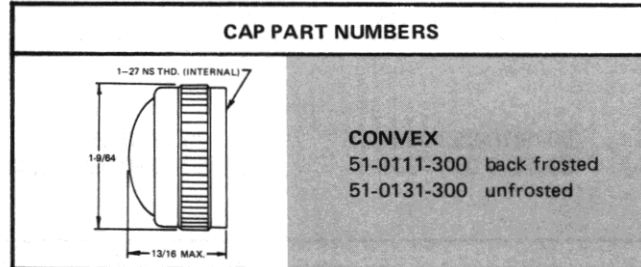

WITH SCREW-ON LENS CAPS

51-0410-01-301

51-1310-01-301

CAP PART NUMBERS

COMPLETE ASSEMBLY PART NUMBERS

51-0410-0111-301 51-0410-0131-301	51-1310-0111-301 51-1310-0131-301
--------------------------------------	--------------------------------------