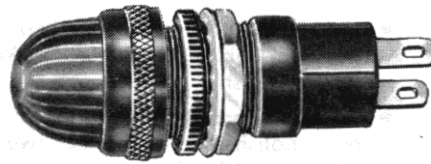

SCROLL DOWN TO VIEW CATALOG PAGE

Miniature Incandescent Indicators

FOR REAR MOUNTING IN 9/16" CLEARANCE HOLE
FOR 2 TO 120V OPERATION

T-3 1/4
MINIATURE
BAYONET BASE

See lamp ratings
on page K.

Recognized under the component
program of Underwriters'
Laboratories Inc.

75W., 125V.

For materials and finishes of products in this group, see page 2D.

70-0410-1191-206
Stovepipe lens

17-1310-0931-205
Stovepipe lens

17 SERIES
70 SERIES

WITH SCREW-ON LENS CAPS

solder terminal	screw terminal
70-0410-11-205	70-1310-11-205