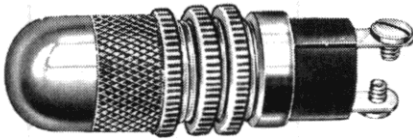

SCROLL DOWN TO VIEW CATALOG PAGE

Miniature Incandescent Indicators

FOR REAR MOUNTING IN 9/16" CLEARANCE HOLE
FOR 2 TO 120V OPERATION

T-3 1/4
MINIATURE
BAYONET BASE

See lamp ratings
on page K.

Recognized under the component
program of Underwriters'
Laboratories Inc.

75W., 125V.

For materials and finishes of products in this group, see page 2D.

70-0410-1191-206
Stovepipe lens

17-1310-0931-205
Stovepipe lens

17 SERIES
70 SERIES

WITH SCREW-ON LENS CAPS

solder terminal	screw terminal
70-0410-11-205	70-1310-11-205

BASE PART NUMBERS

CAP PART NUMBERS		COMPLETE ASSEMBLY PART NUMBERS	
	<p>STOVEPIPE 17-0931-200 transparent ■ 17-0951-200 translucent</p>	<p>17-0410-0931-205 ■ 17-0410-0951-205</p>	<p>17-1310-0931-205 ■ 17-1310-0951-205</p>
	<p>STOVEPIPE 17-0991-200 internal fluting</p>	<p>17-0410-0991-205</p>	<p>17-1310-0991-205</p>
	<p>STOVEPIPE 70-1111-200 back frosted 70-1131-200 transparent</p>	<p>70-0410-1111-205 70-0410-1131-205</p>	<p>70-1310-1111-205 70-1310-1131-205</p>
	<p>STOVEPIPE 70-1191-200 internal fluting</p>	<p>70-0410-1191-205</p>	<p>70-1310-1191-205</p>